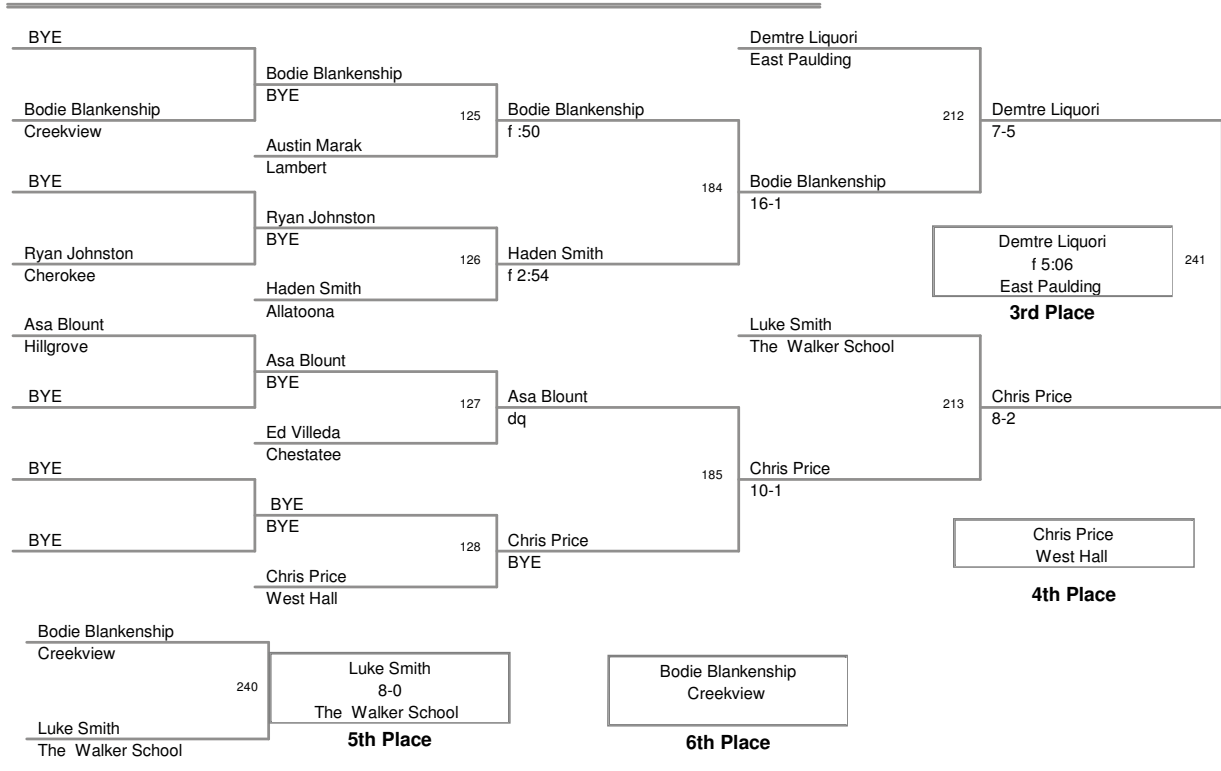

140 Lbs

Creekview Invitational 2009
Creekview Invit Division

152 Lbs

Creekview Invitational 2009
Creekview Invit Division

171 Lbs

Creekview Invitational 2009
Creekview Invit Division

189 Lbs

Creekview Invitational 2009
Creekview Invit Division