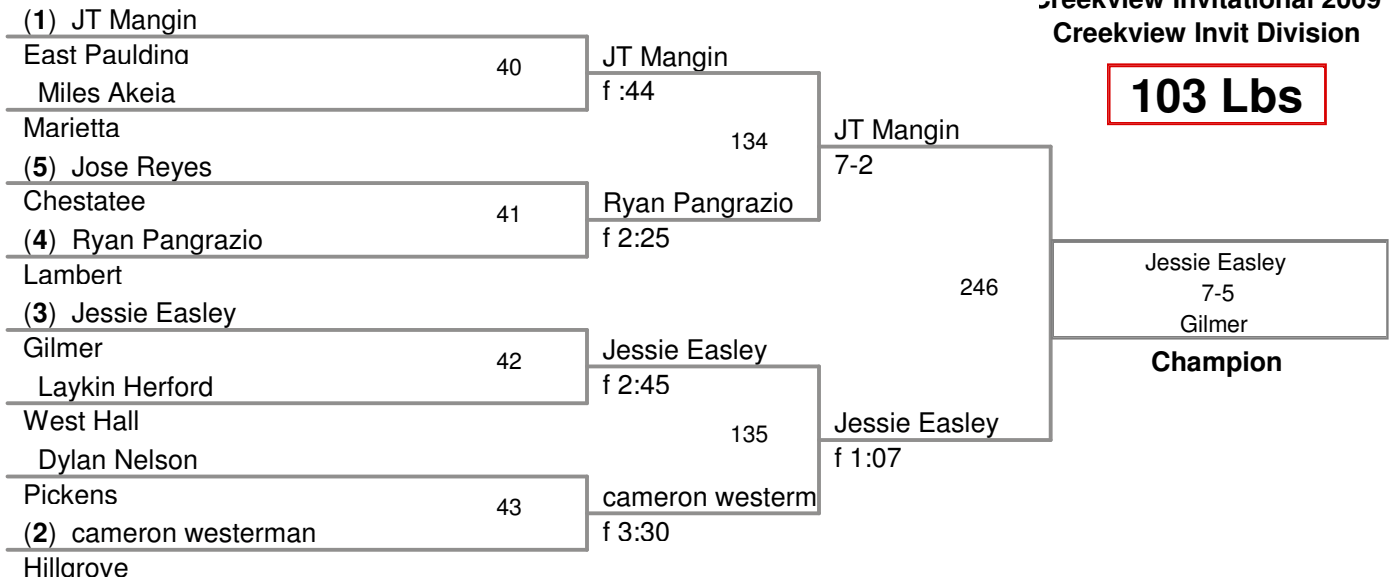

Creekview Invitational 2009
Creekview Invt Division

103 Lbs

Creekview Invitational 2009
Creekview Invite Division

112 Lbs

Creekview Invitational 2009
Creekview Invit Division

119 Lbs

Creekview Invitational 2009
Creekview Invit Division