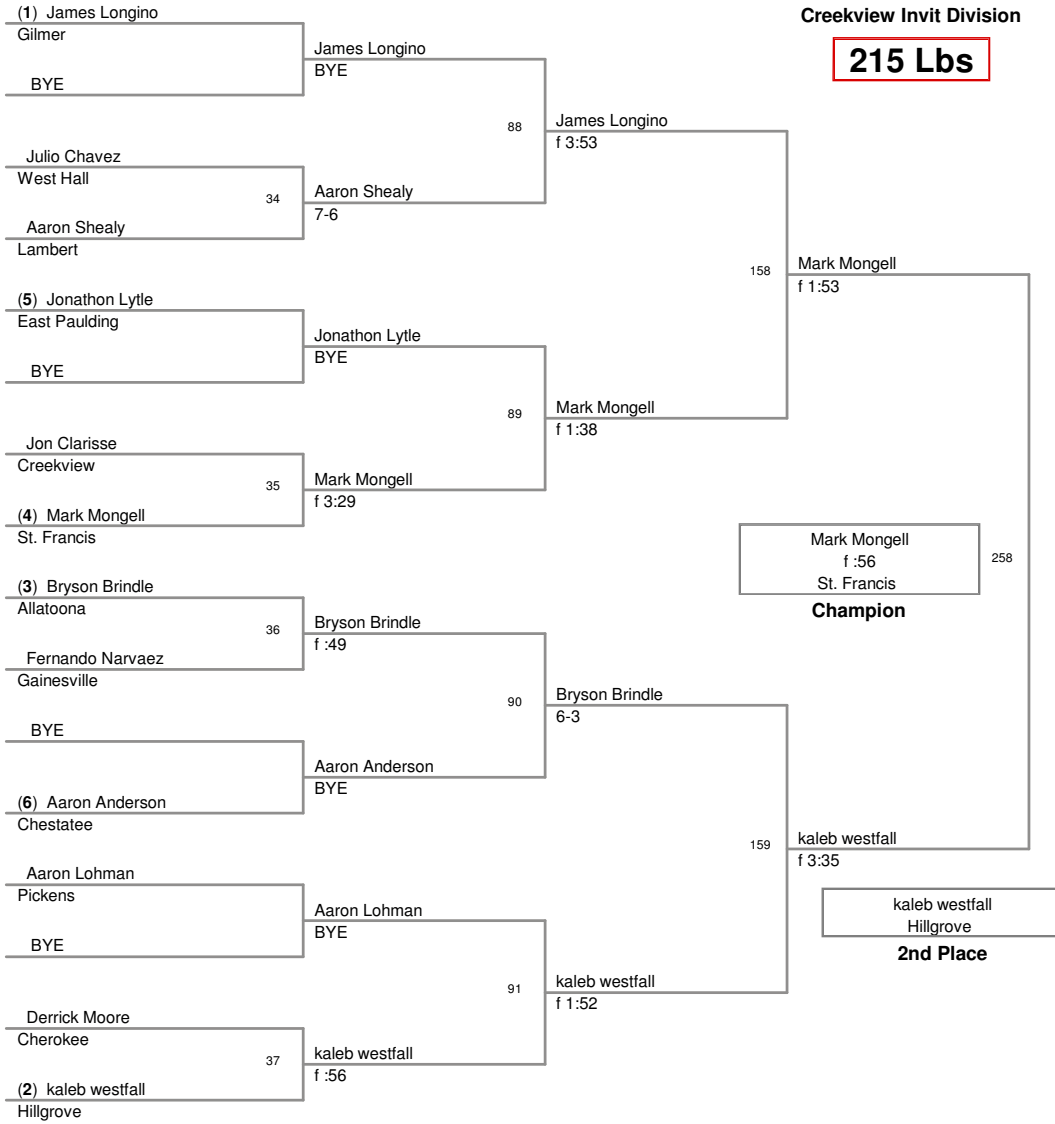

Creekview Invitational 2009
Creekview Invit Division

215 Lbs