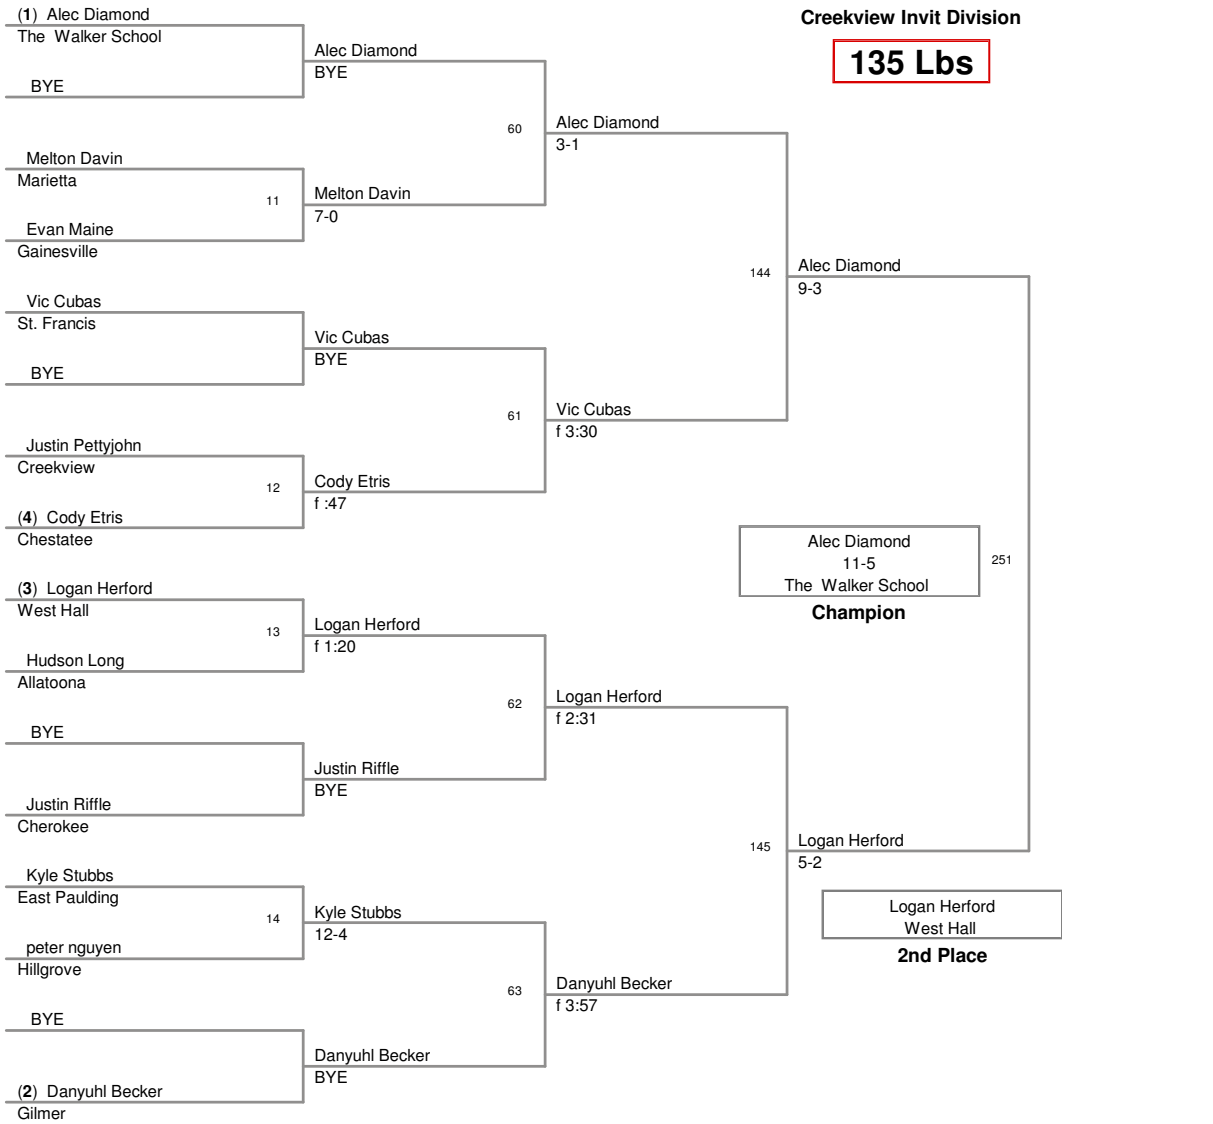

119 Lbs

Creekview Invitational 2009
Creekview Invit Division

125 Lbs

Creekview Invitational 2009
Creekview Invit Division

130 Lbs

Creekview Invitational 2009
Creekview Invt Division

135 Lbs

Creekview Invitational 2009
Creekview Invit Division