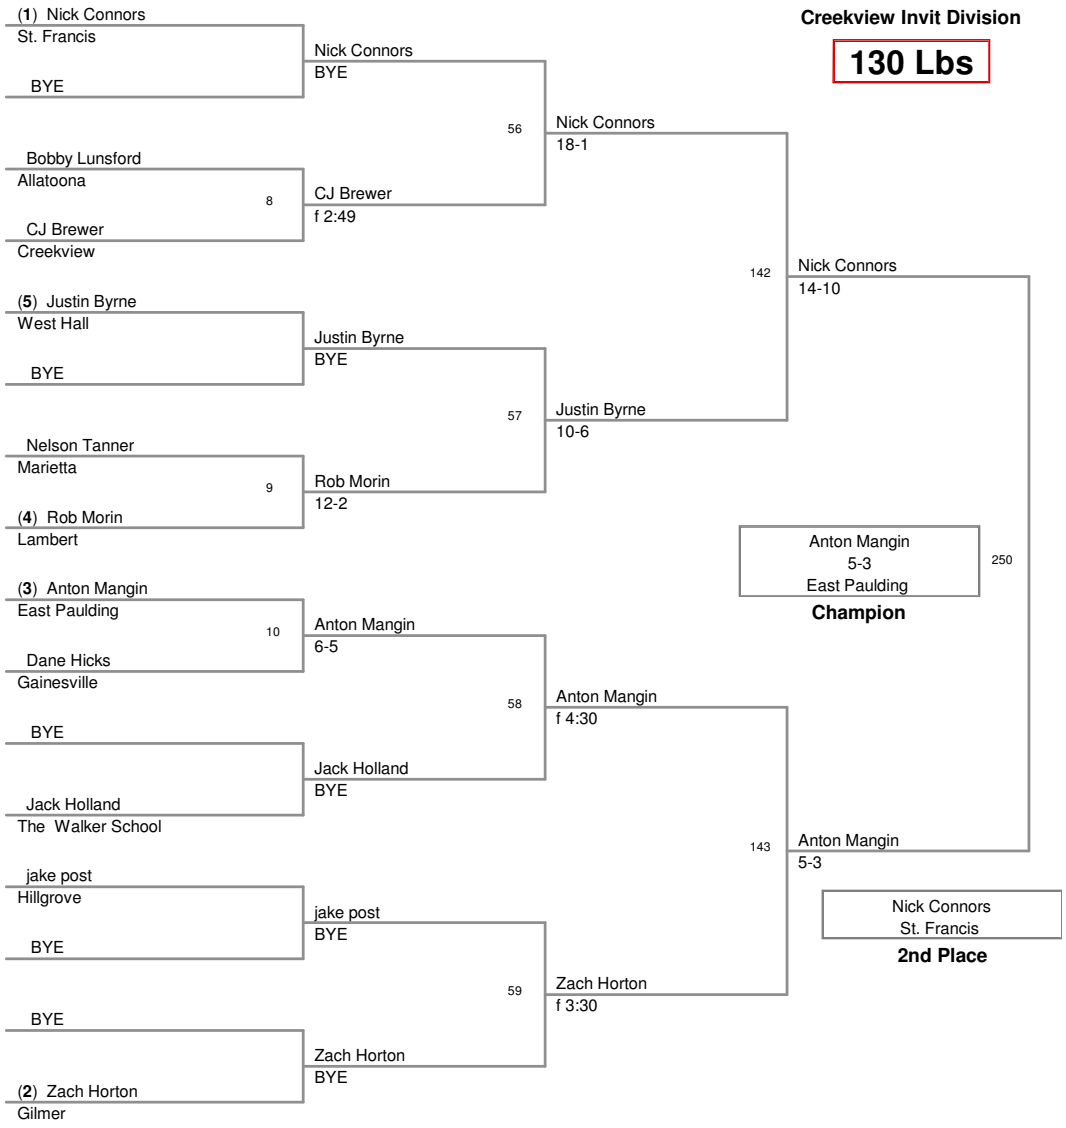

103 Lbs

Creekview Invitational 2009
Creekview Invit Division

119 Lbs

Creekview Invitational 2009
Creekview Invit Division

130 Lbs

Creekview Invitational 2009
Creekview Invit Division

135 Lbs

Creekview Invitational 2009
Creekview Invt Division