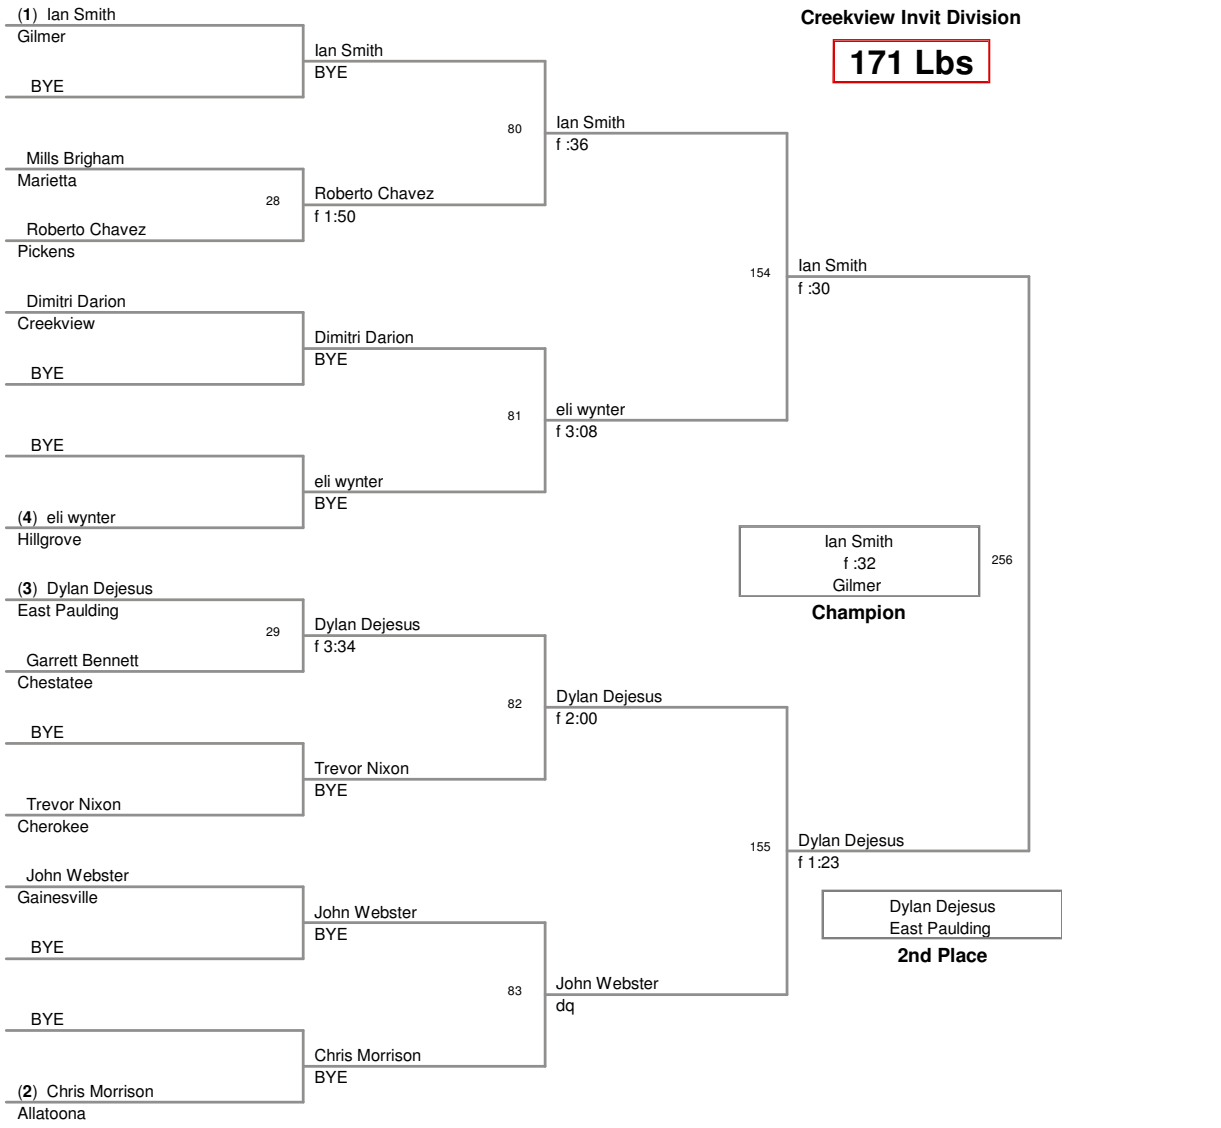

145 Lbs

Creekview Invitational 2009
Creekview Invit Division

152 Lbs

Creekview Invitational 2009
Creekview Invit Division

171 Lbs

Creekview Invitational 2009
Creekview Invit Division

189 Lbs

Creekview Invitational 2009
Creekview Invit Division