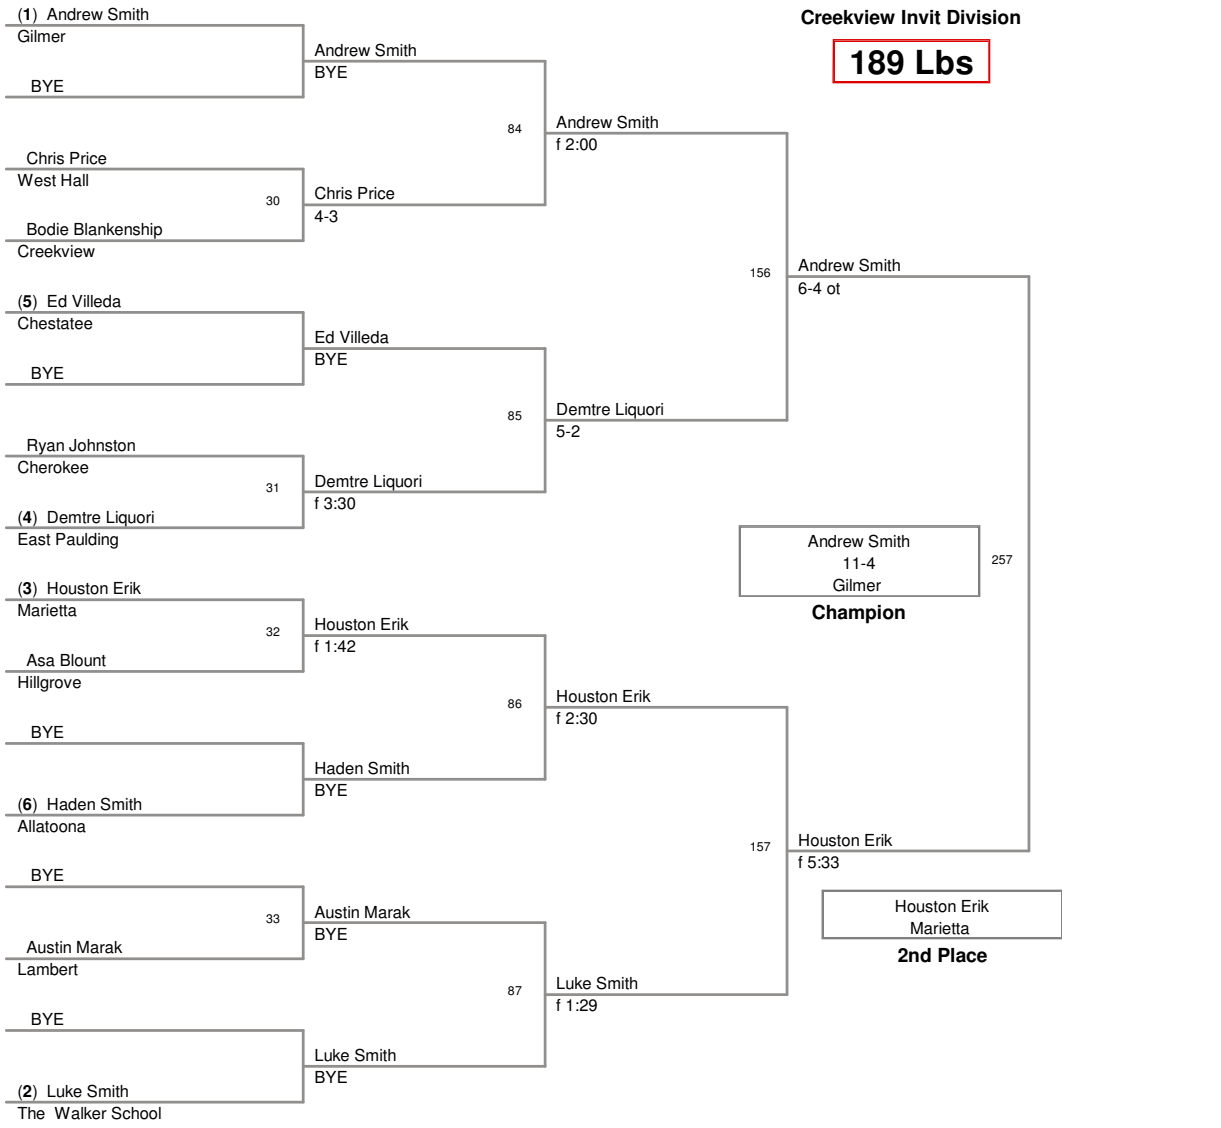

145 Lbs

Creekview Invitational 2009
Creekview Invit Division

152 Lbs

Creekview Invitational 2009
Creekview Invit Division

171 Lbs

Creekview Invitational 2009
Creekview Invit Division

189 Lbs

Creekview Invitational 2009
Creekview Invit Division