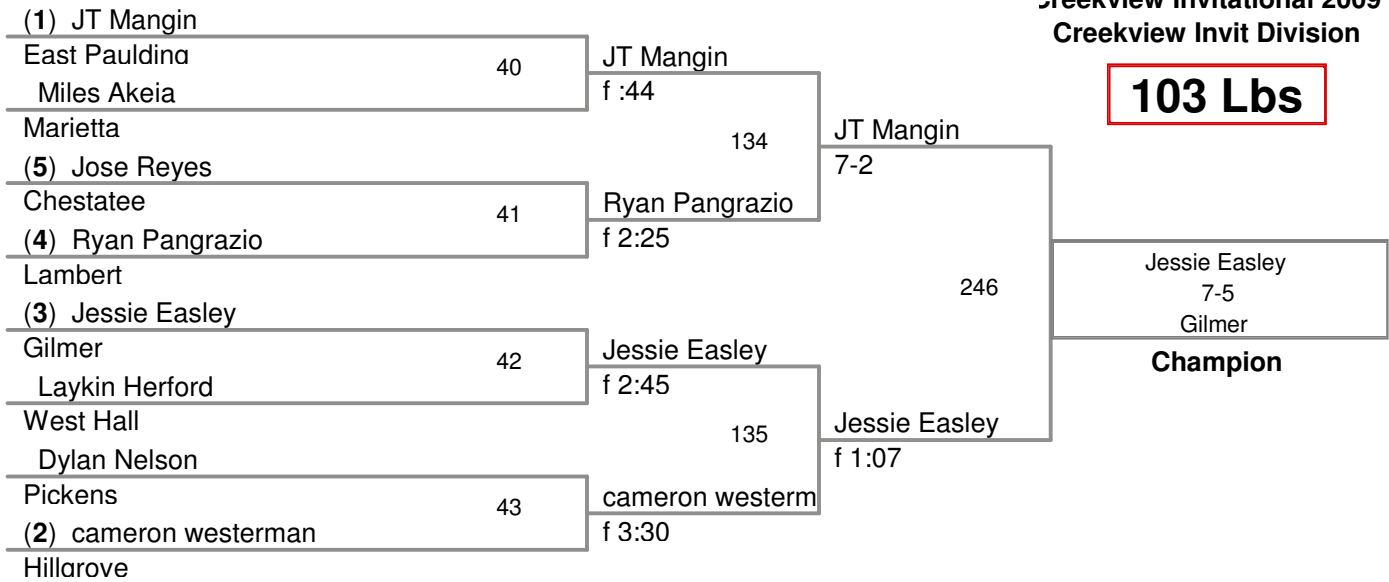

215 Lbs

Creekview Invitational 2009
Creekview Invit Division

285 Lbs

Creekview Invitational 2009
Creekview Invt Division

103 Lbs

Creekview Invitational 2009
Creekview Invit Division

112 Lbs

Creekview Invitational 2009
Creekview Invit Division

119 Lbs

Creekview Invitational 2009
Creekview Invit Division

130 Lbs

Creekview Invitational 2009
Creekview Invit Division

135 Lbs

Creekview Invitational 2009
Creekview Invt Division

140 Lbs

Creekview Invitational 2009
Creekview Invit Division