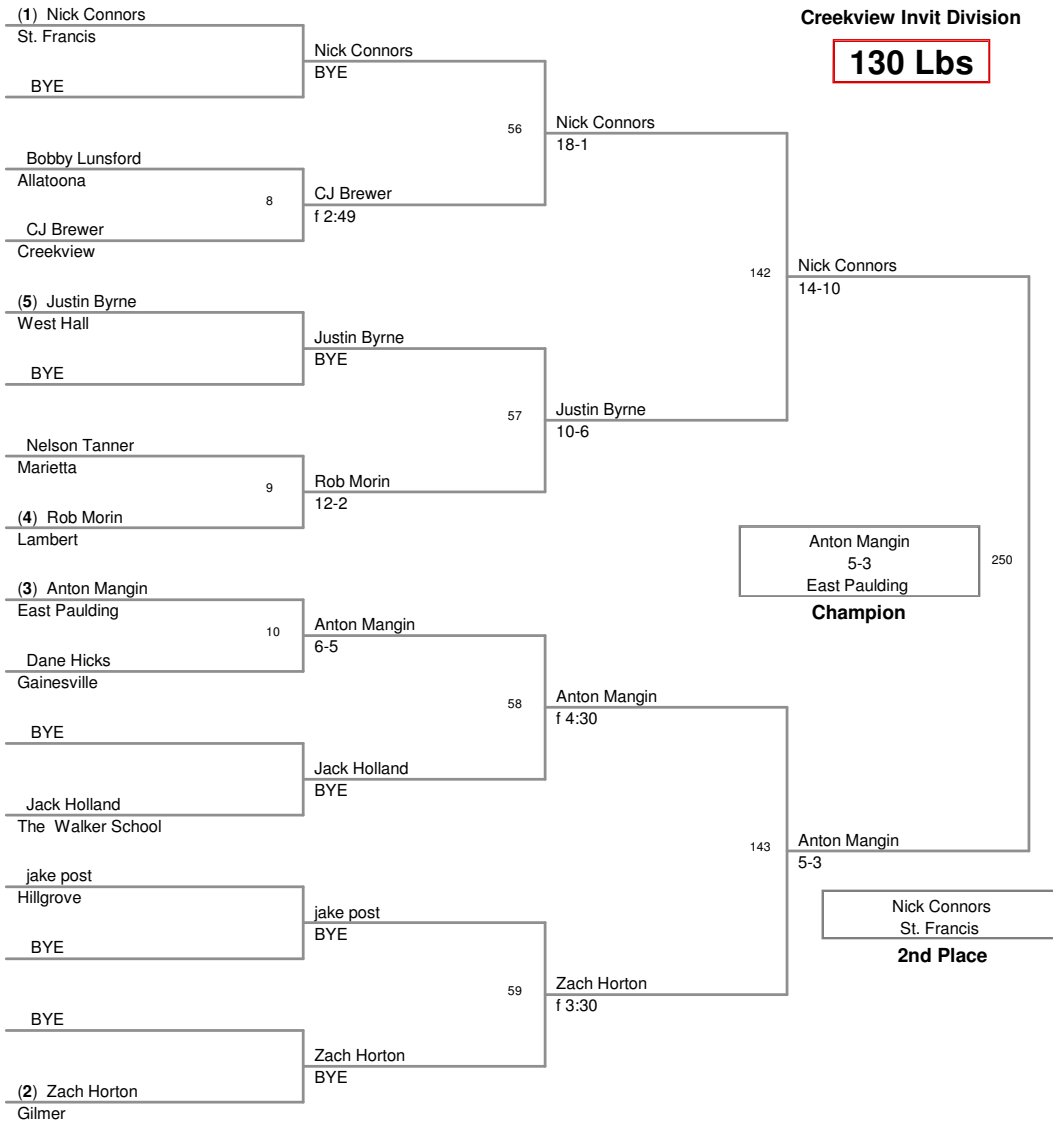

Creekview Invitational 2009
Creekview Invit Division

130 Lbs