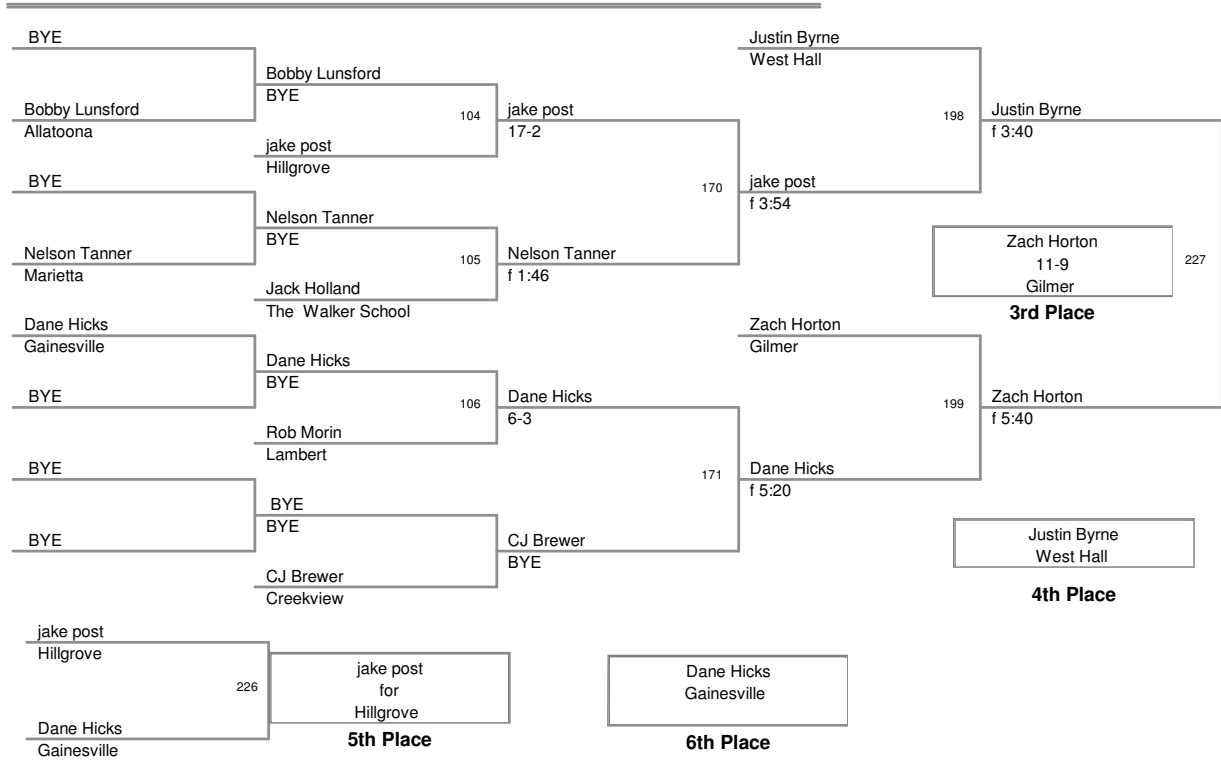

215 Lbs

Creekview Invitational 2009
Creekview Invit Division

285 Lbs

Creekview Invitational 2009
Creekview Invt Division

103 Lbs

Creekview Invitational 2009
Creekview Invit Division

112 Lbs

Creekview Invitational 2009
Creekview Invit Division

119 Lbs

Creekview Invitational 2009
Creekview Invit Division

130 Lbs

Creekview Invitational 2009
Creekview Invit Division

135 Lbs

Creekview Invitational 2009
Creekview Invt Division

140 Lbs

Creekview Invitational 2009
Creekview Invit Division