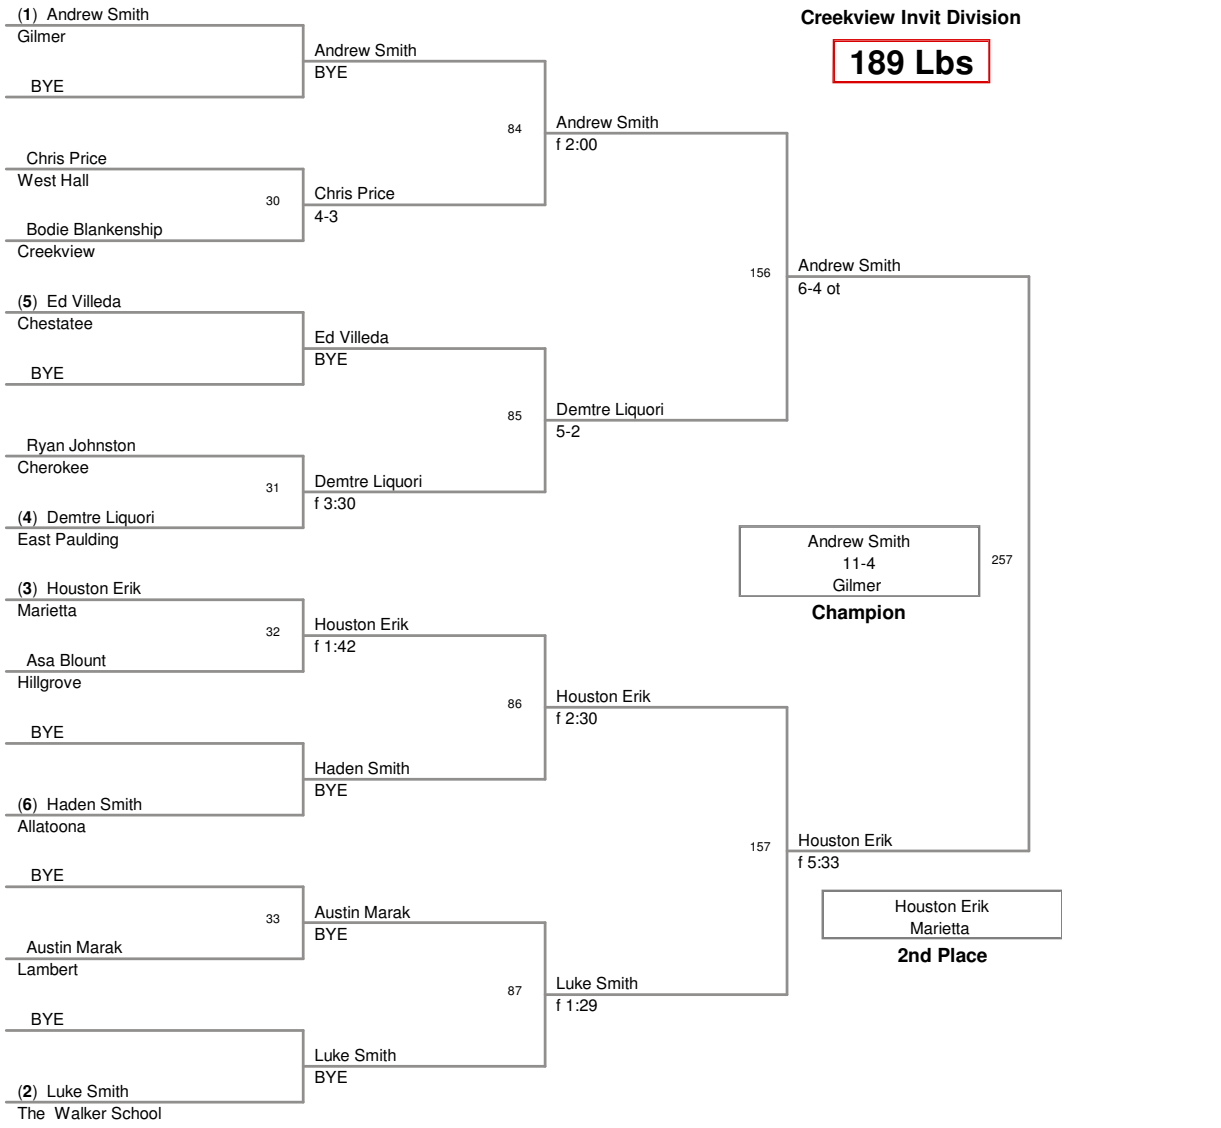

Creekview Invitational 2009
Creekview Invit Division

189 Lbs