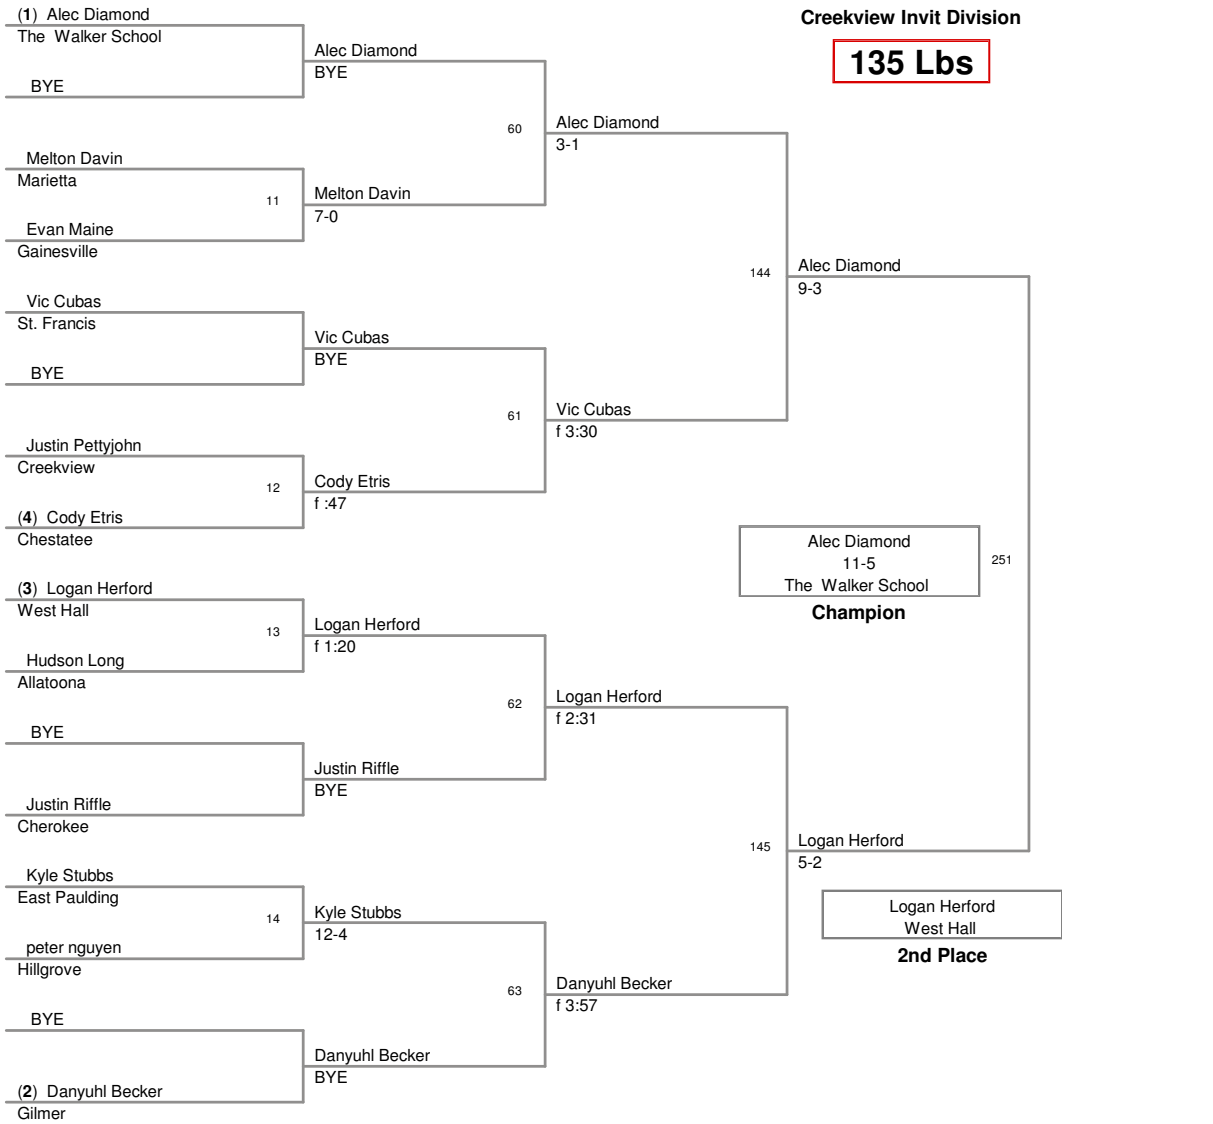

103 Lbs

Creekview Invitational 2009
Creekview Invit Division

119 Lbs

Creekview Invitational 2009
Creekview Invit Division

130 Lbs

Creekview Invitational 2009
Creekview Invit Division

135 Lbs

Creekview Invitational 2009
Creekview Invt Division