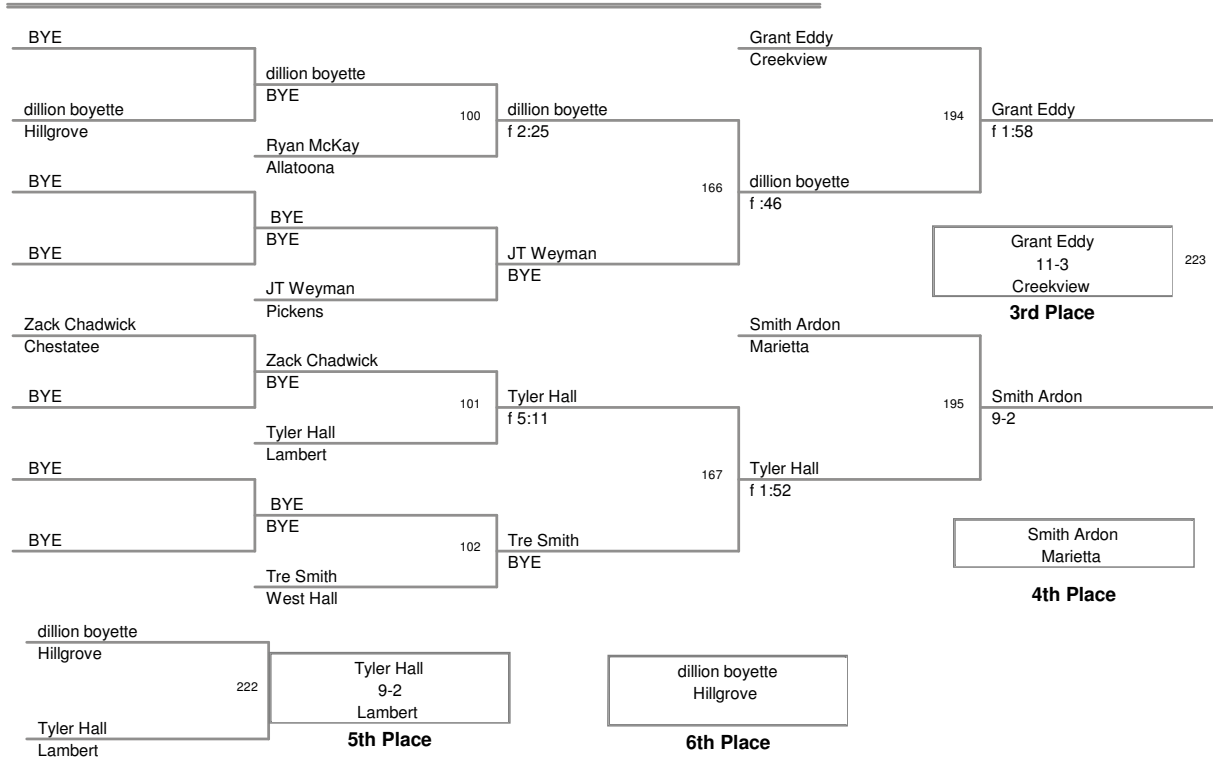

Creekview Invitational 2009
Creekview Invit Division

119 Lbs