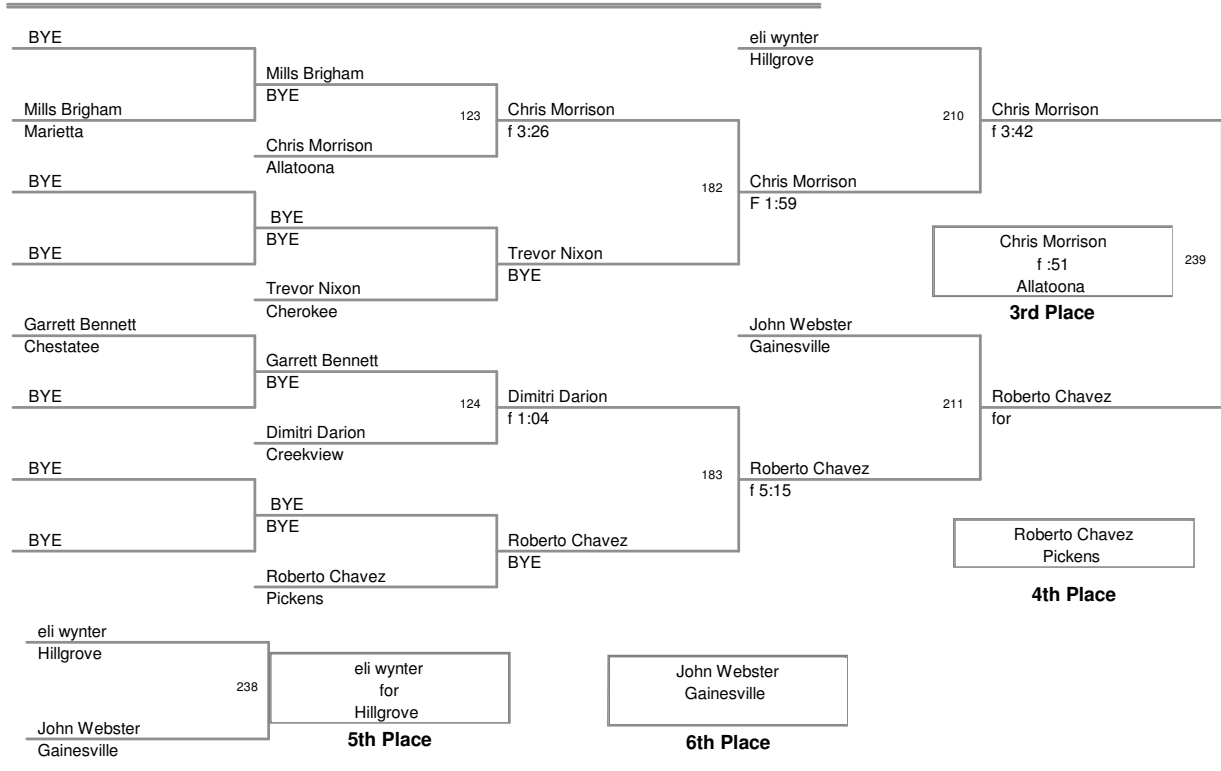

145 Lbs

Creekview Invitational 2009
Creekview Invit Division

152 Lbs

Creekview Invitational 2009
Creekview Invite Division

160 Lbs

Creekview Invitational 2009
Creekview Invit Division

171 Lbs

Creekview Invitational 2009
Creekview Invit Division