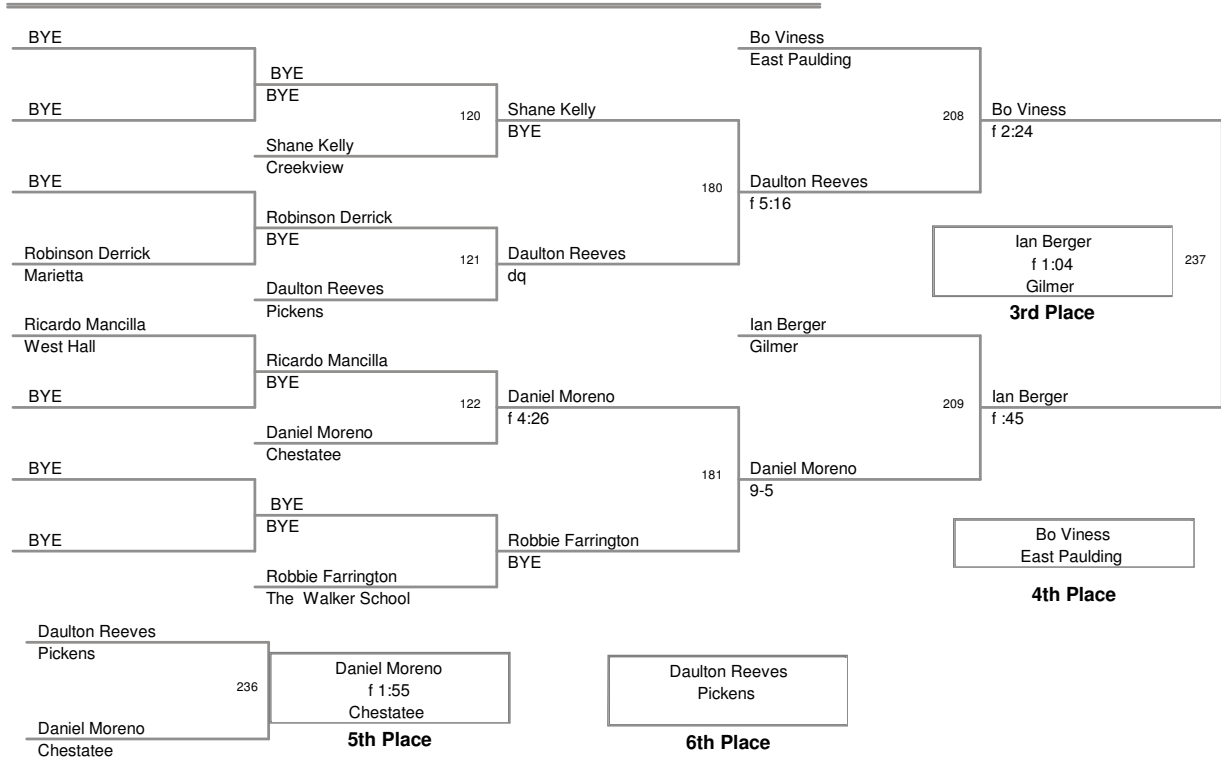

145 Lbs

Creekview Invitational 2009
Creekview Invit Division

152 Lbs

Creekview Invitational 2009
Creekview Invite Division

160 Lbs

Creekview Invitational 2009
Creekview Invit Division

171 Lbs

Creekview Invitational 2009
Creekview Invit Division