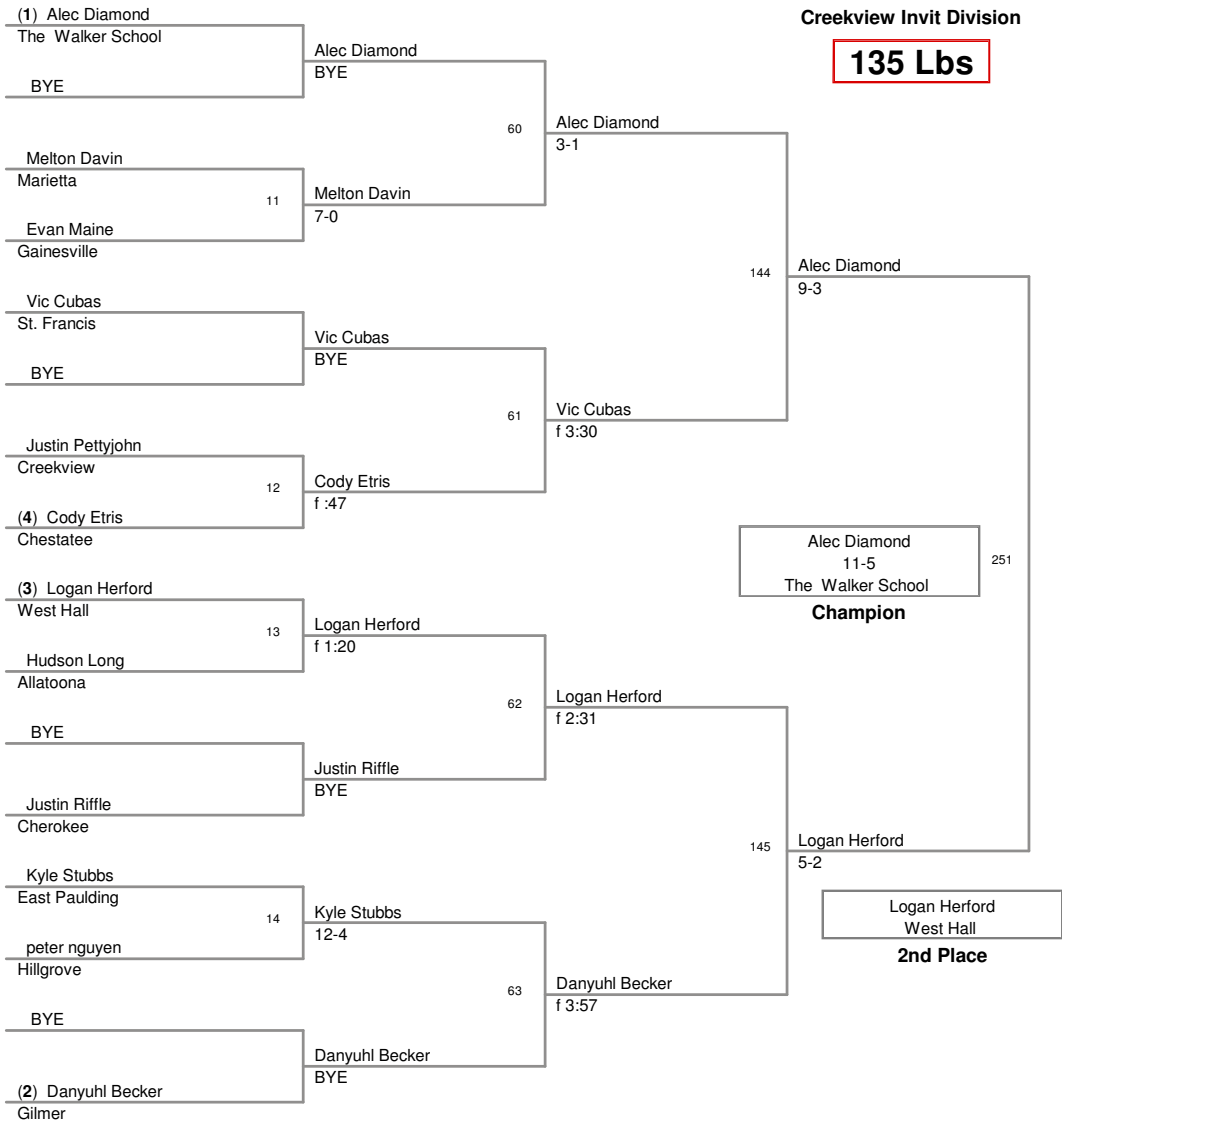

125 Lbs

Creekview Invitational 2009
Creekview Invit Division

130 Lbs

Creekview Invitational 2009
Creekview Invit Division

135 Lbs

Creekview Invitational 2009
Creekview Invit Division

140 Lbs

Creekview Invitational 2009
Creekview Invit Division