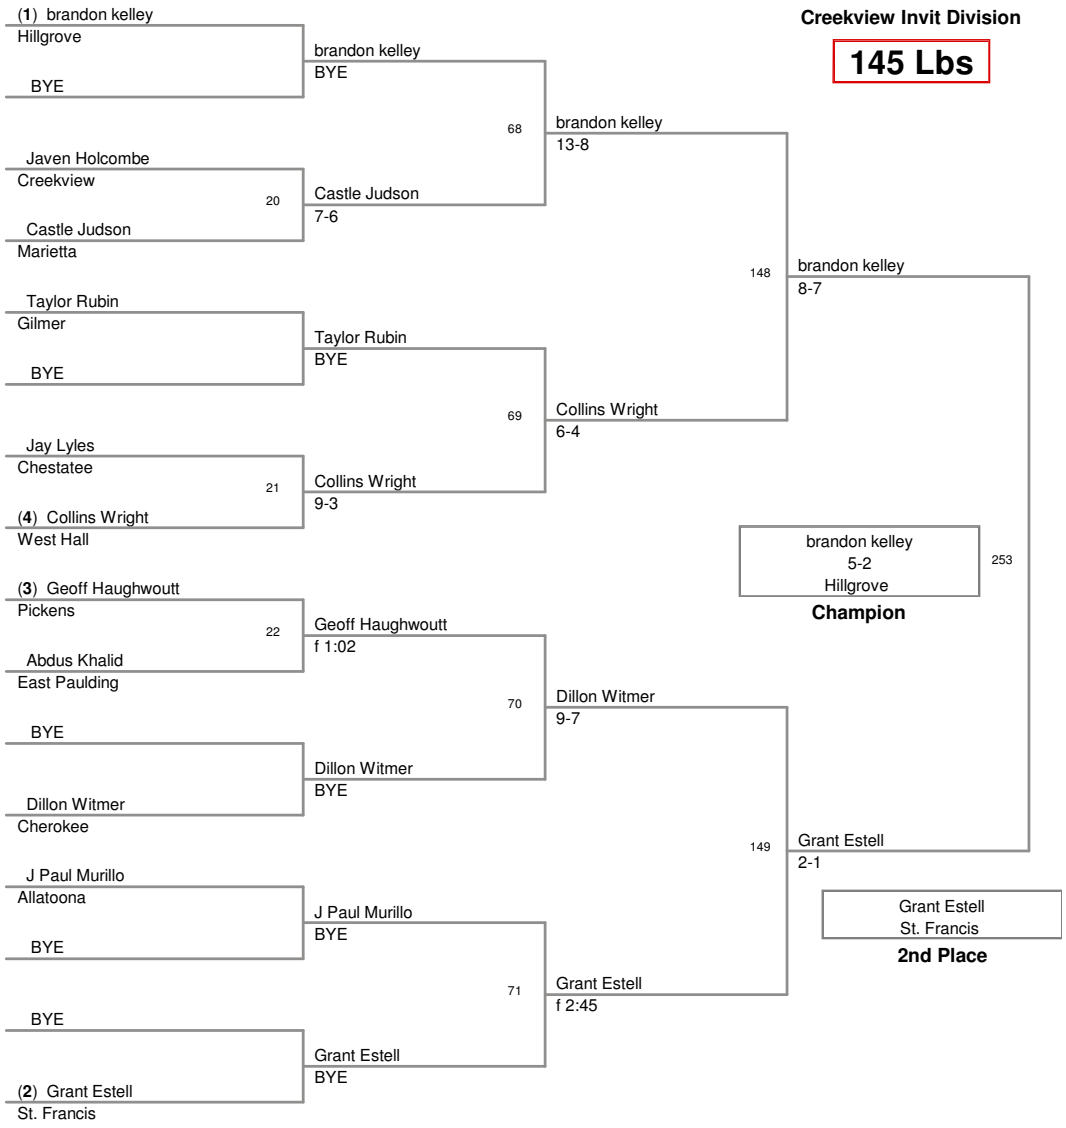

Creekview Invitational 2009
Creekview Invit Division

145 Lbs