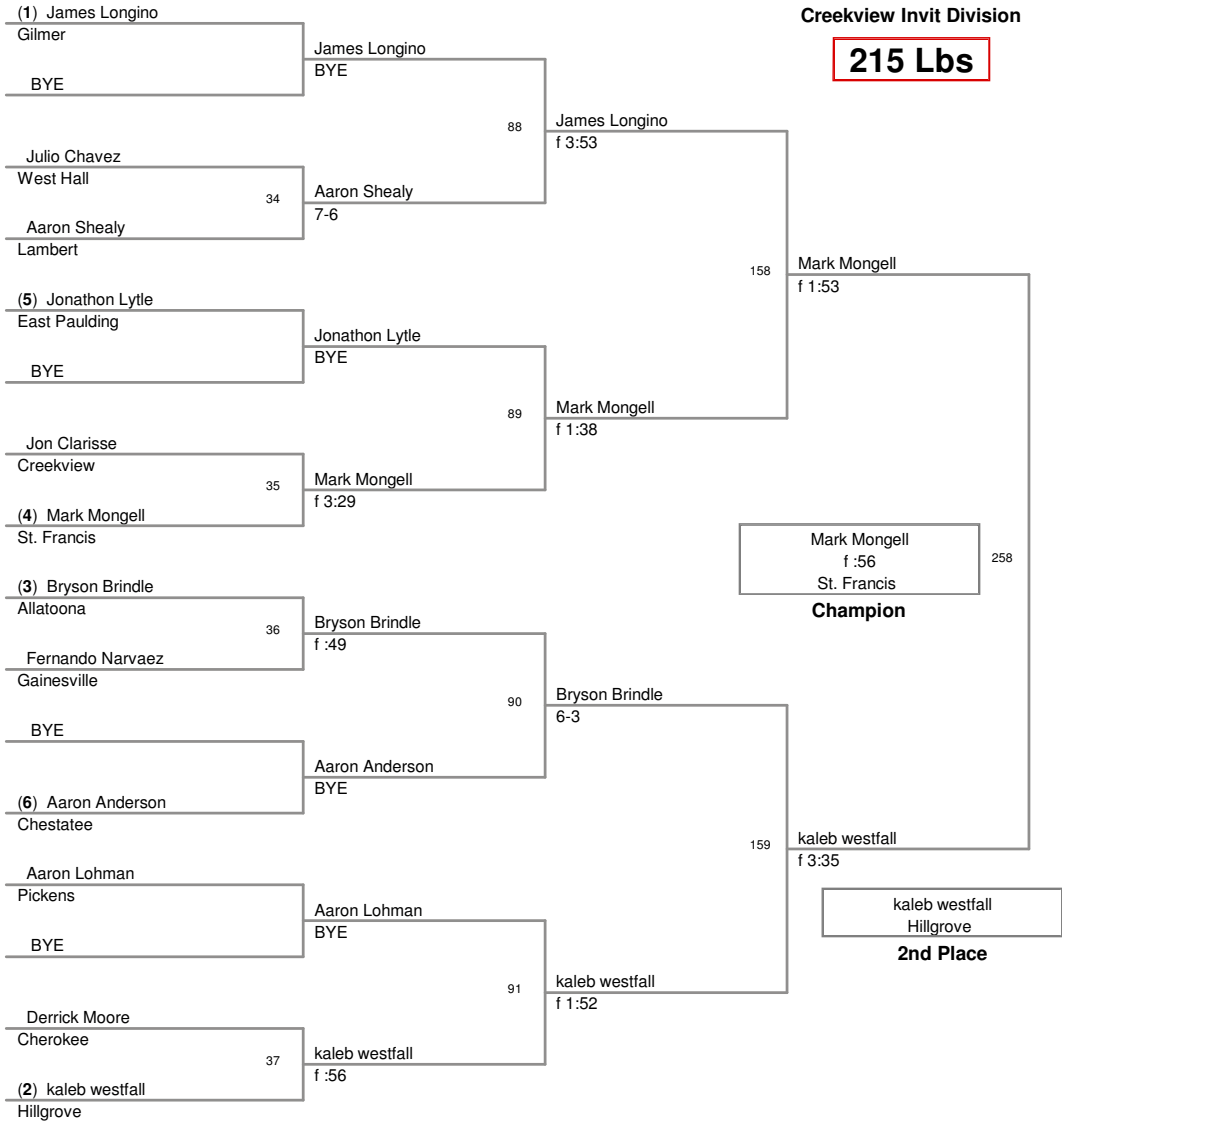

Creekview Invitational 2009
Creekview Invit Division

215 Lbs