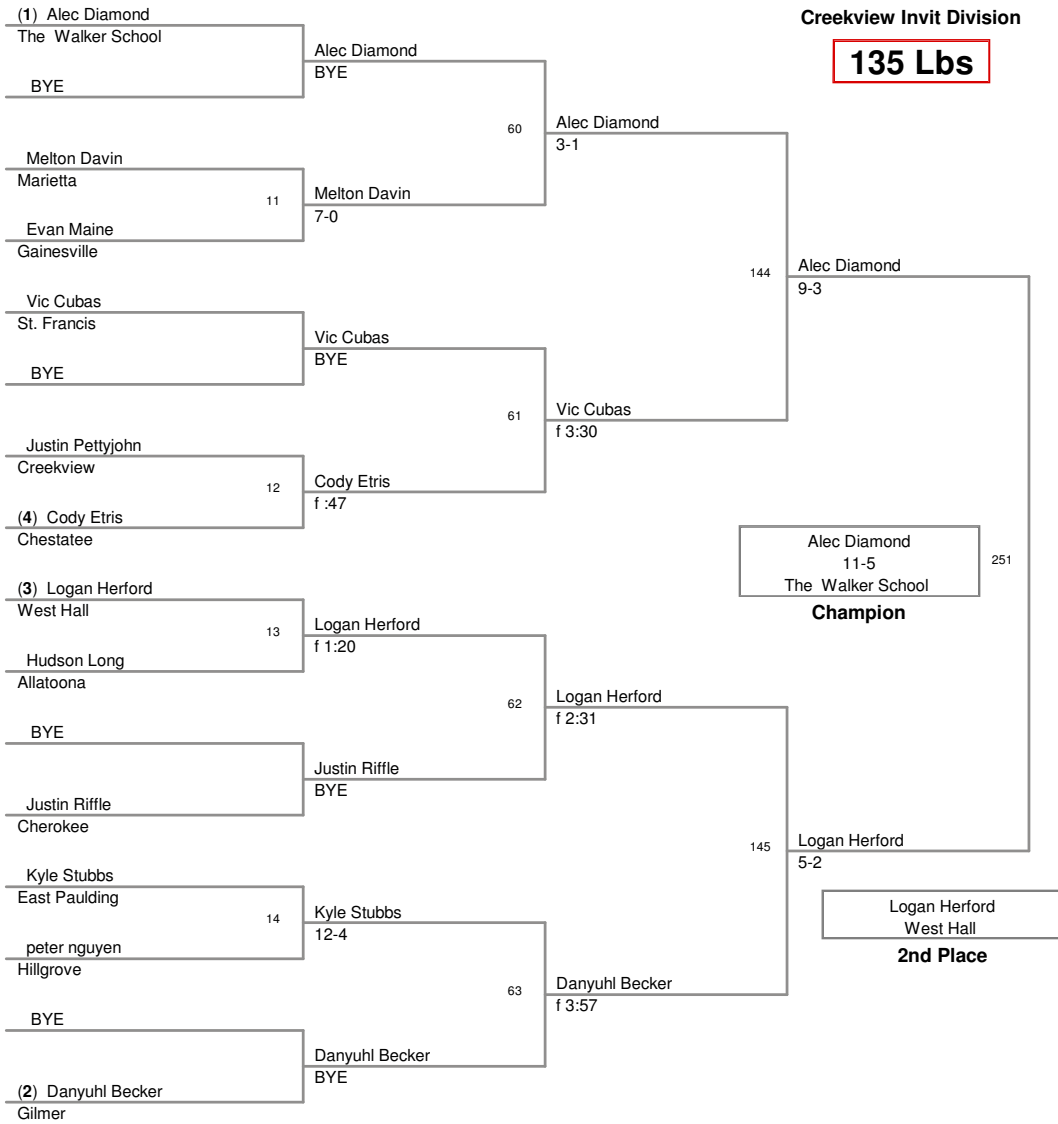

119 Lbs

Creekview Invitational 2009
Creekview Invit Division

130 Lbs

Creekview Invitational 2009
Creekview Invit Division

135 Lbs

Creekview Invitational 2009
Creekview Invt Division

140 Lbs

Creekview Invitational 2009
Creekview Invit Division

145 Lbs

Creekview Invitational 2009
Creekview Invit Division

152 Lbs

Creekview Invitational 2009
Creekview Invite Division

160 Lbs

Creekview Invitational 2009
Creekview Invit Division

171 Lbs

Creekview Invitational 2009
Creekview Invit Division