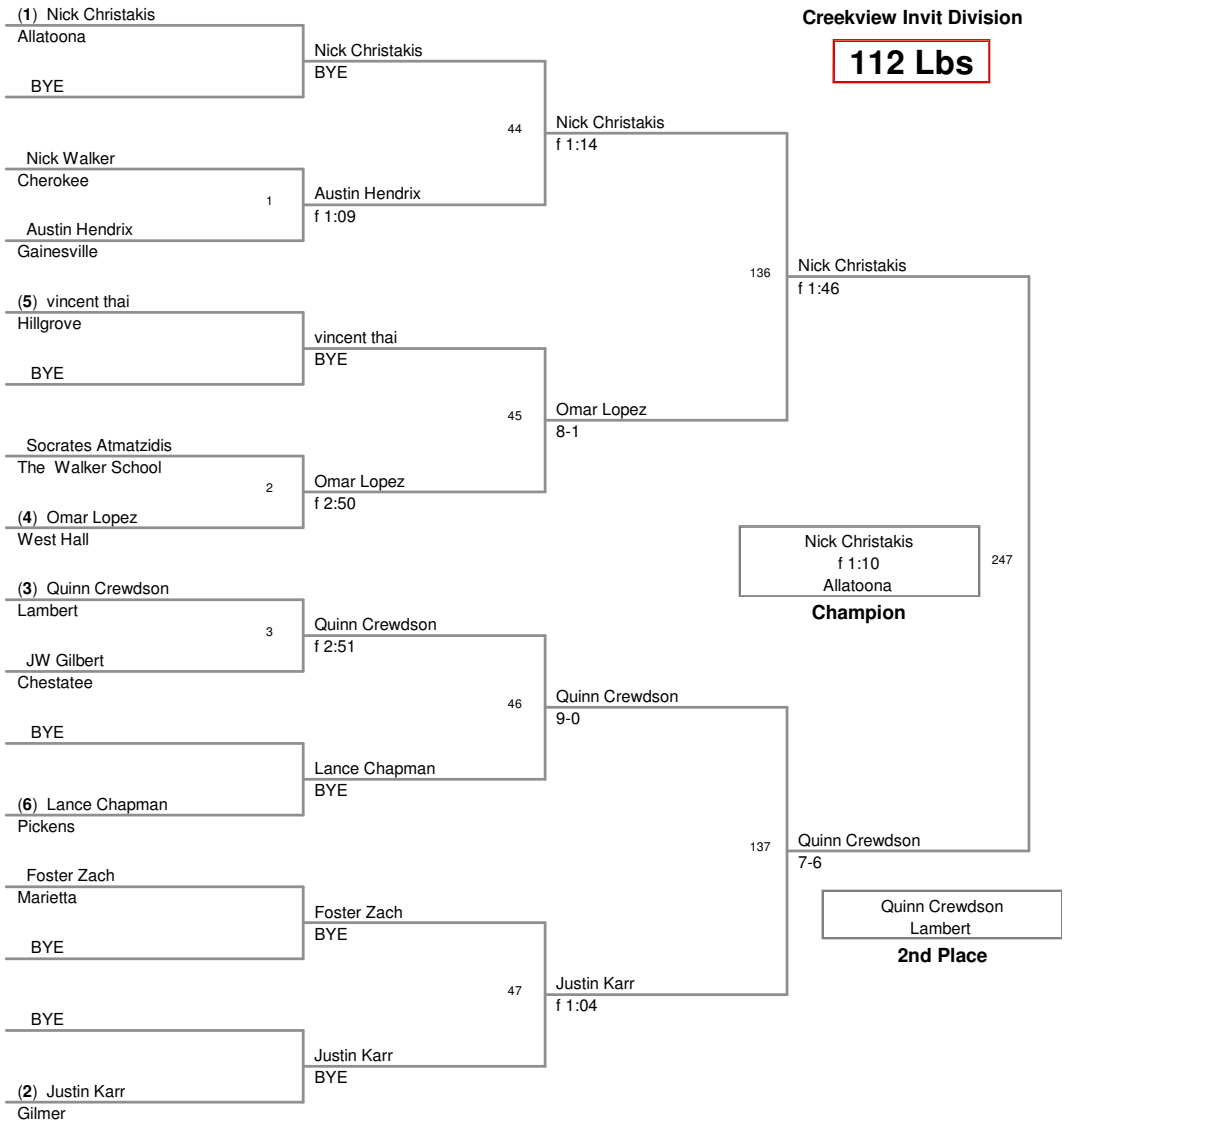

215 Lbs

Creekview Invitational 2009
Creekview Invit Division

285 Lbs

Creekview Invitational 2009
Creekview Invt Division

103 Lbs

Creekview Invitational 2009
Creekview Invit Division

112 Lbs

Creekview Invitational 2009
Creekview Invit Division

119 Lbs

Creekview Invitational 2009
Creekview Invit Division

130 Lbs

Creekview Invitational 2009
Creekview Invit Division

135 Lbs

Creekview Invitational 2009
Creekview Invt Division

140 Lbs

Creekview Invitational 2009
Creekview Invit Division