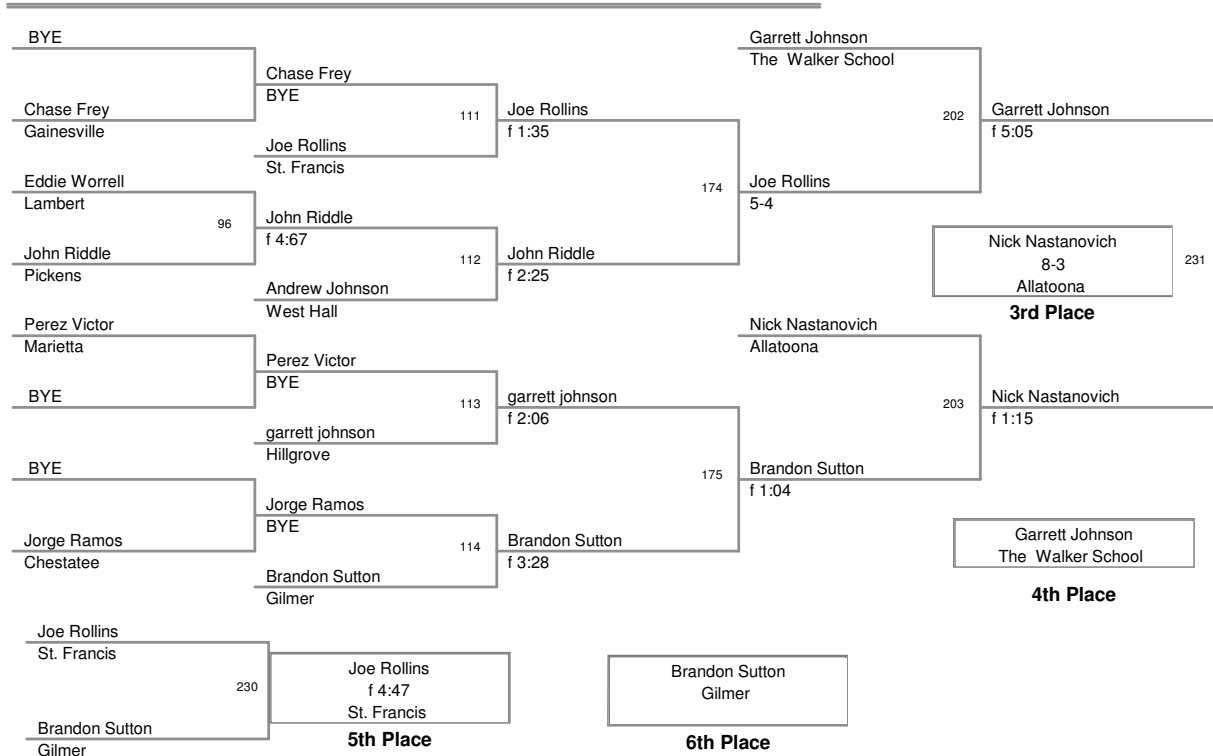

Creekview Invitational 2009
Creekview Invit Division

140 Lbs