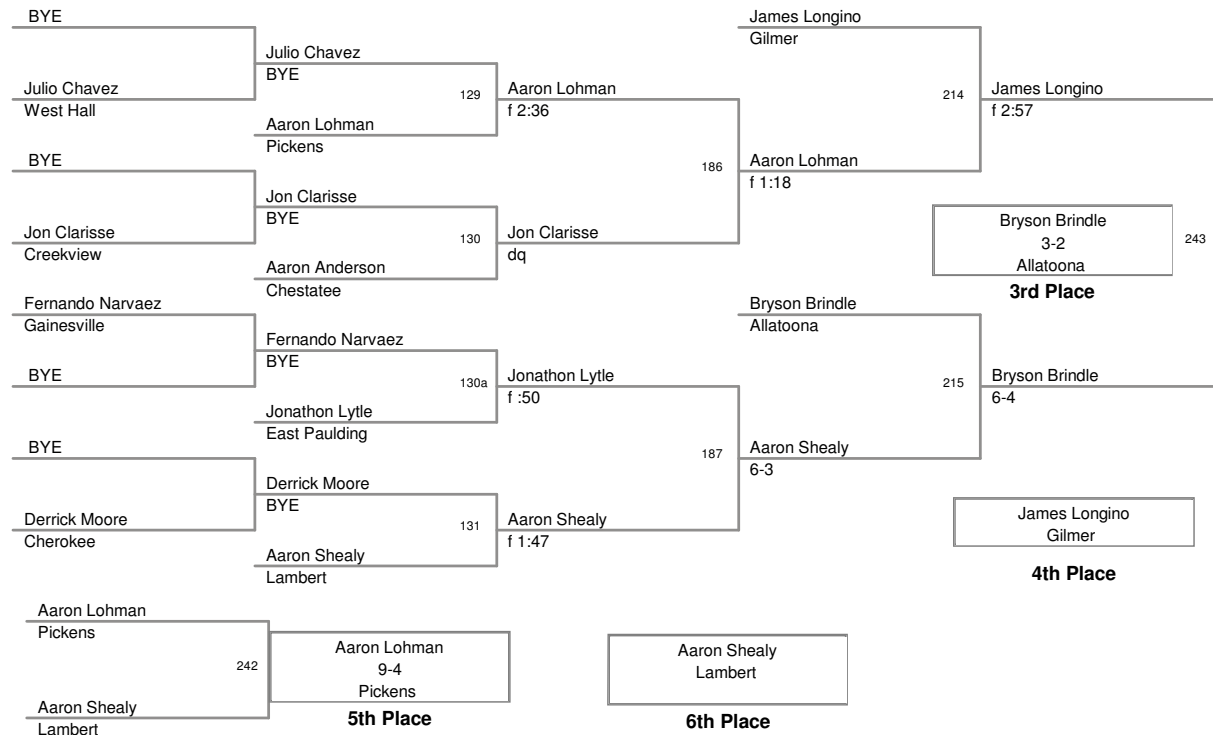

Creekview Invitational 2009
Creekview Invit Division

215 Lbs