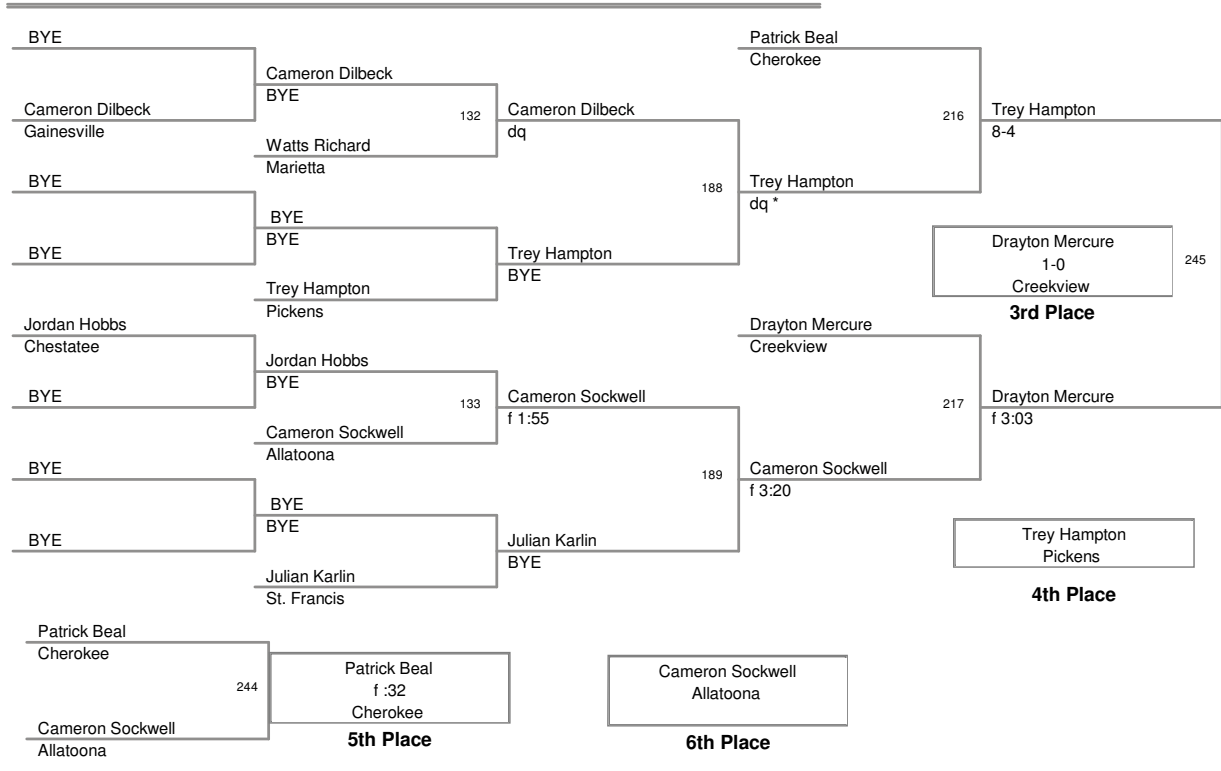

171 Lbs

Creekview Invitational 2009
Creekview Invit Division

189 Lbs

Creekview Invitational 2009
Creekview Invit Division

215 Lbs

Creekview Invitational 2009
Creekview Invit Division

285 Lbs

Creekview Invitational 2009
Creekview Invt Division