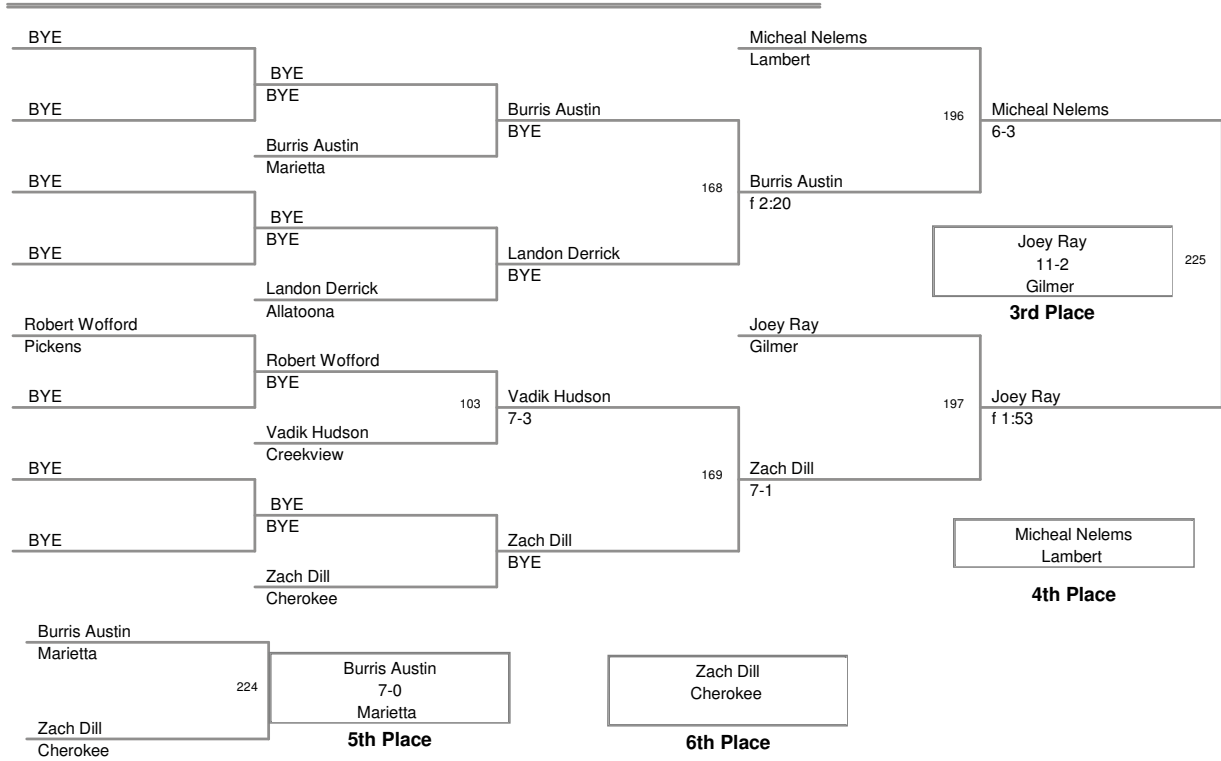

Creekview Invitational 2009
Creekview Invit Division

125 Lbs