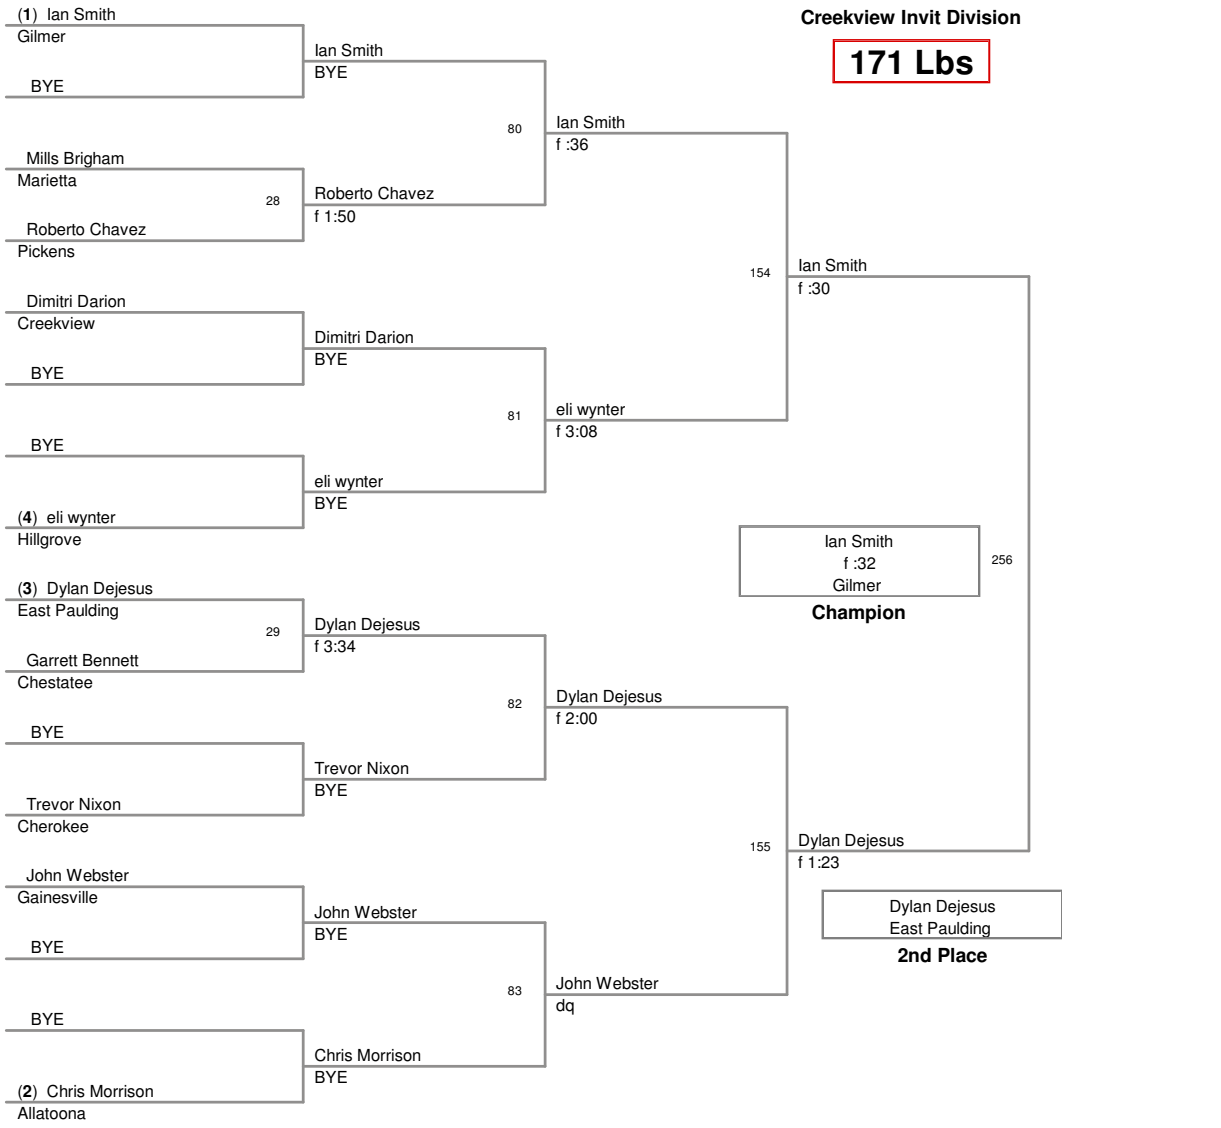

140 Lbs

Creekview Invitational 2009
Creekview Invit Division

152 Lbs

Creekview Invitational 2009
Creekview Invit Division

171 Lbs

Creekview Invitational 2009
Creekview Invit Division

189 Lbs

Creekview Invitational 2009
Creekview Invit Division