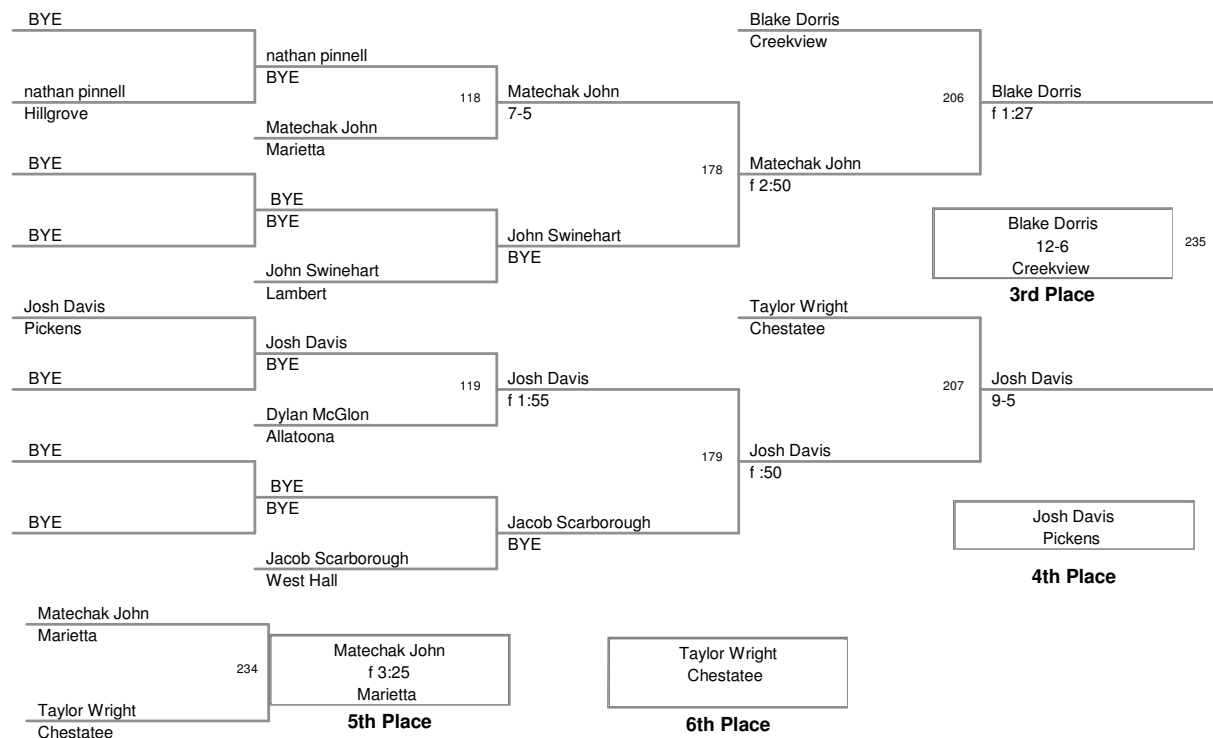

Creekview Invitational 2009
Creekview Invit Division

152 Lbs