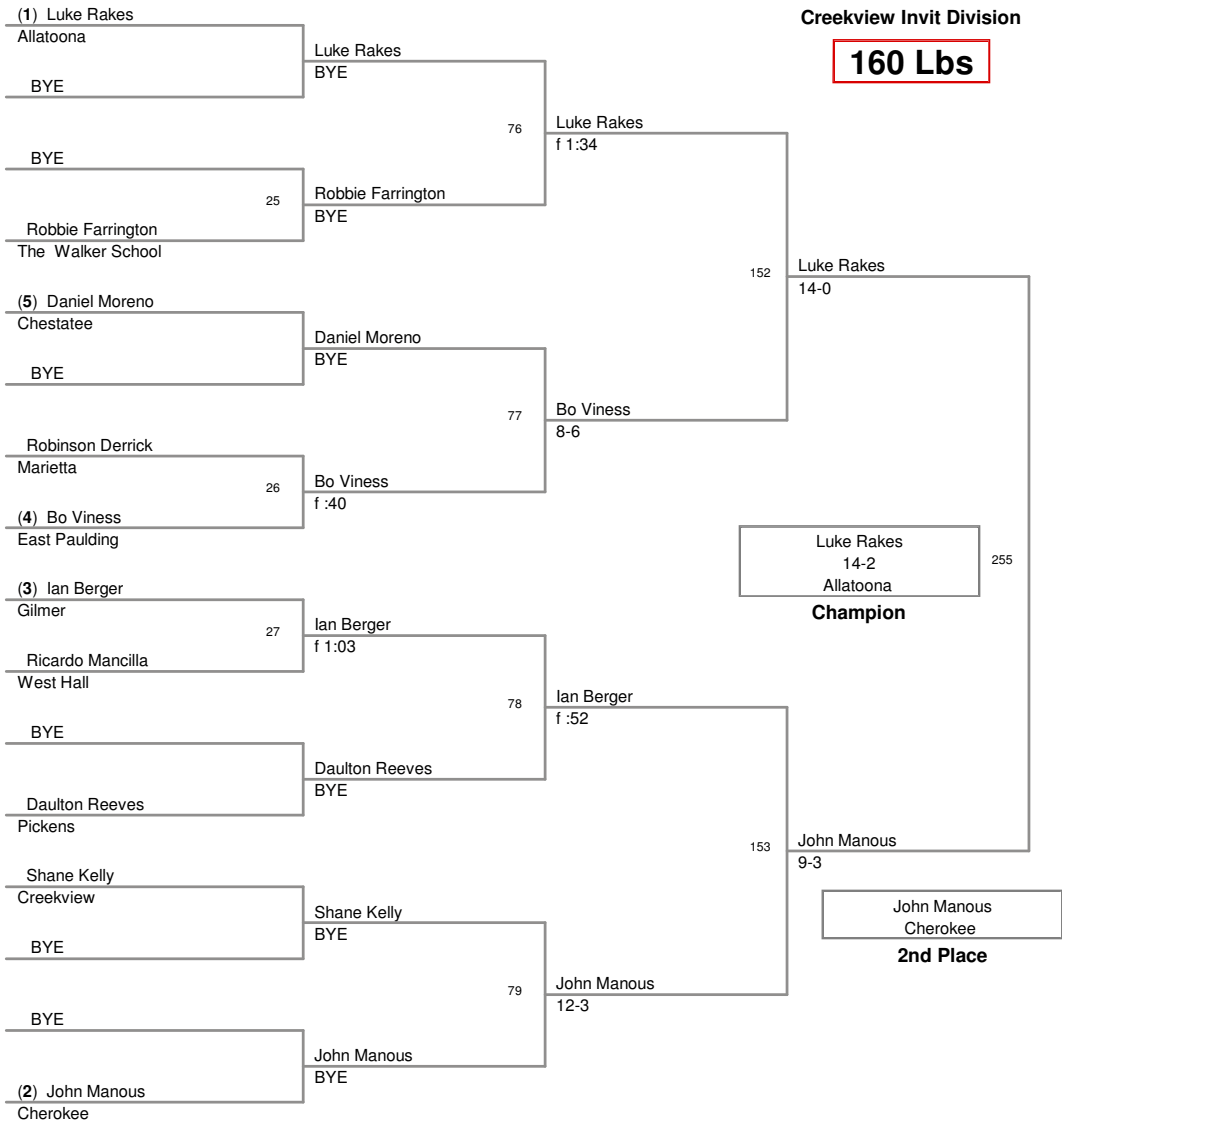

145 Lbs

Creekview Invitational 2009
Creekview Invit Division

152 Lbs

Creekview Invitational 2009
Creekview Invite Division

160 Lbs

Creekview Invitational 2009
Creekview Invit Division

171 Lbs

Creekview Invitational 2009
Creekview Invit Division