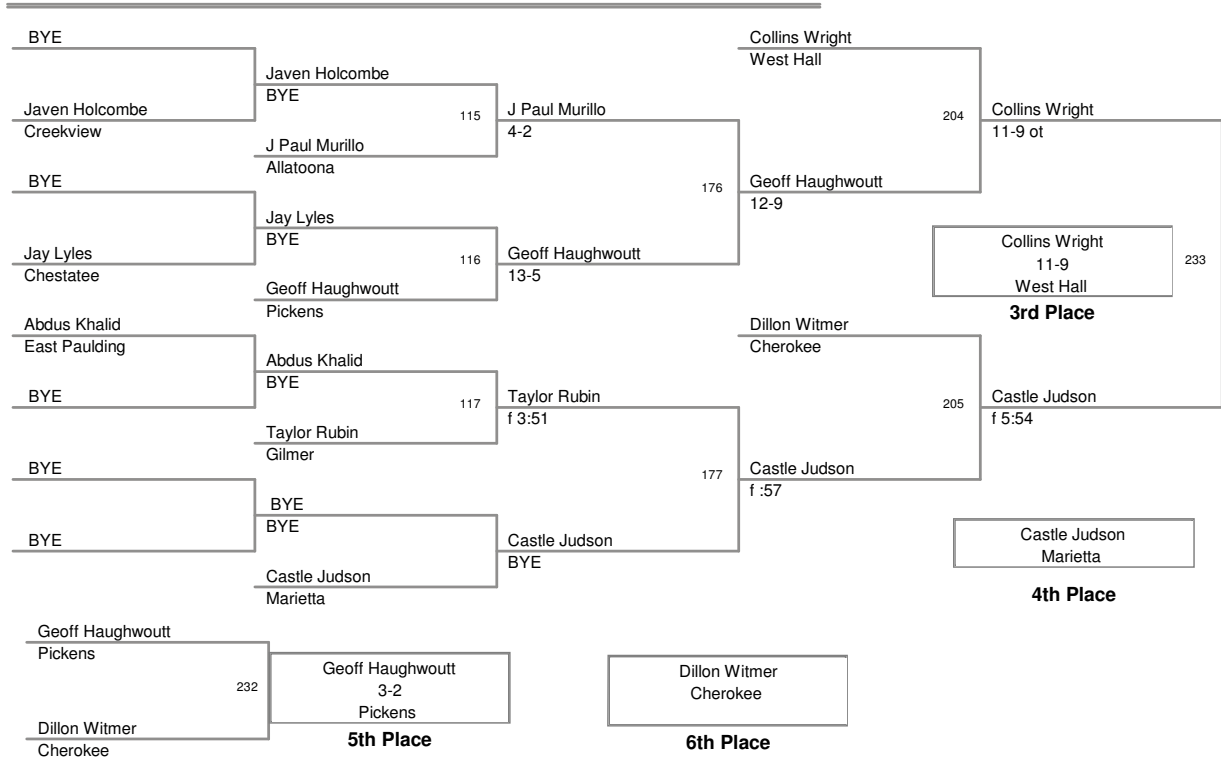

Creekview Invitational 2009
Creekview Invit Division

145 Lbs