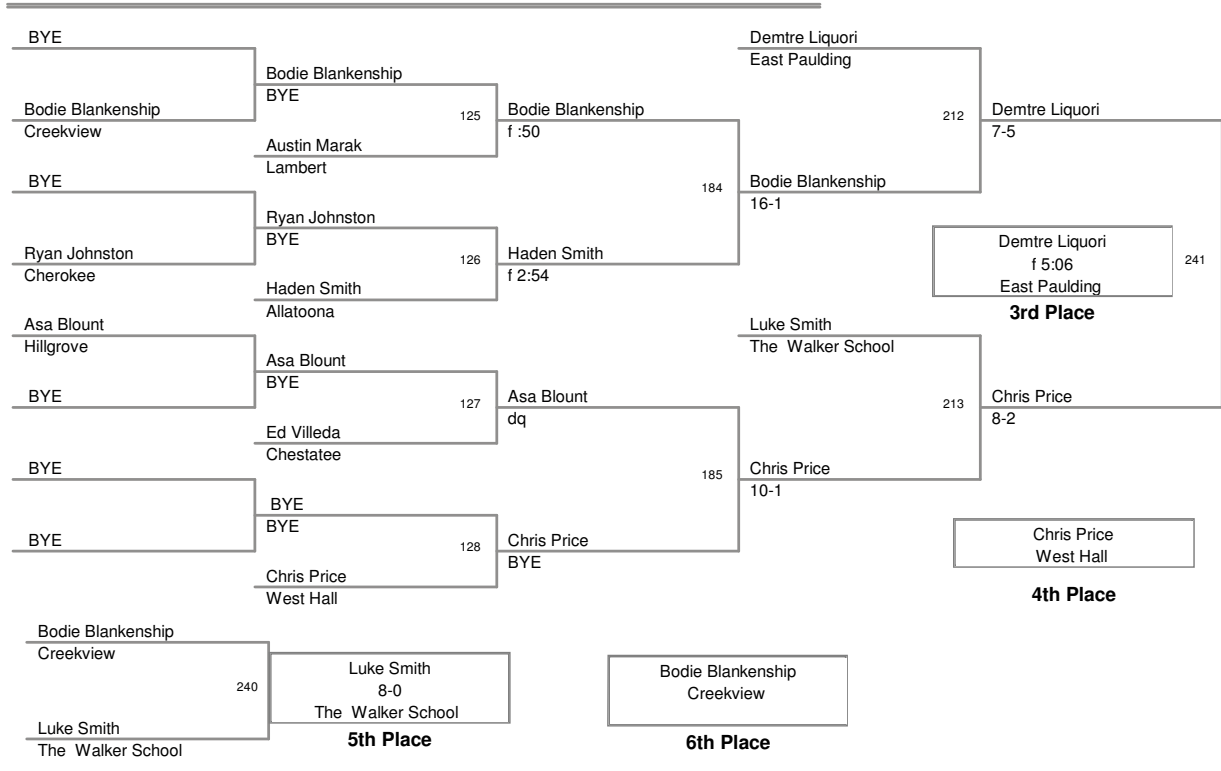

145 Lbs

Creekview Invitational 2009
Creekview Invit Division

152 Lbs

Creekview Invitational 2009
Creekview Invit Division

171 Lbs

Creekview Invitational 2009
Creekview Invit Division

189 Lbs

Creekview Invitational 2009
Creekview Invit Division