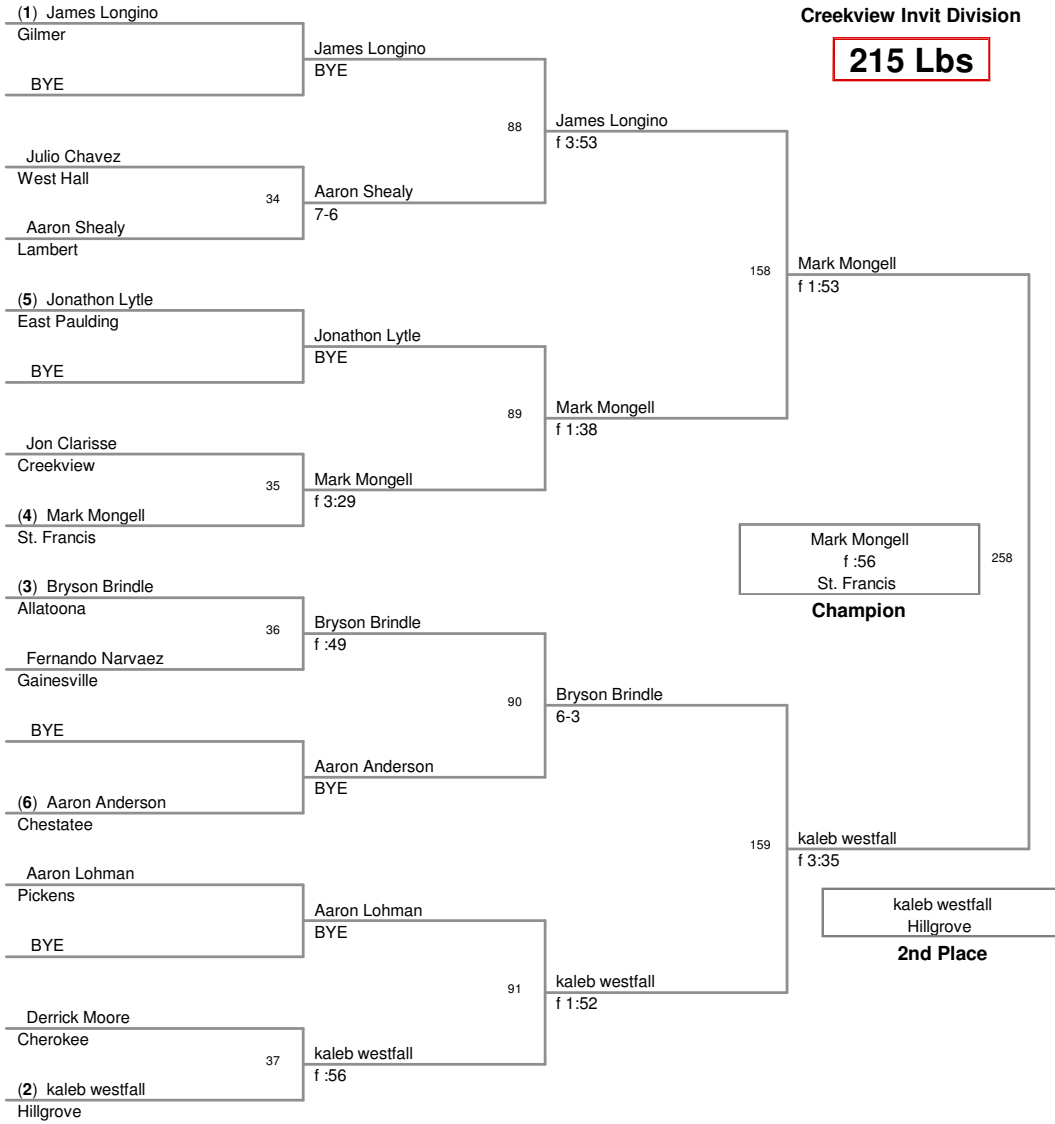

171 Lbs

Creekview Invitational 2009
Creekview Invit Division

189 Lbs

Creekview Invitational 2009
Creekview Invit Division

215 Lbs

Creekview Invitational 2009
Creekview Invit Division

285 Lbs

Creekview Invitational 2009
Creekview Invt Division