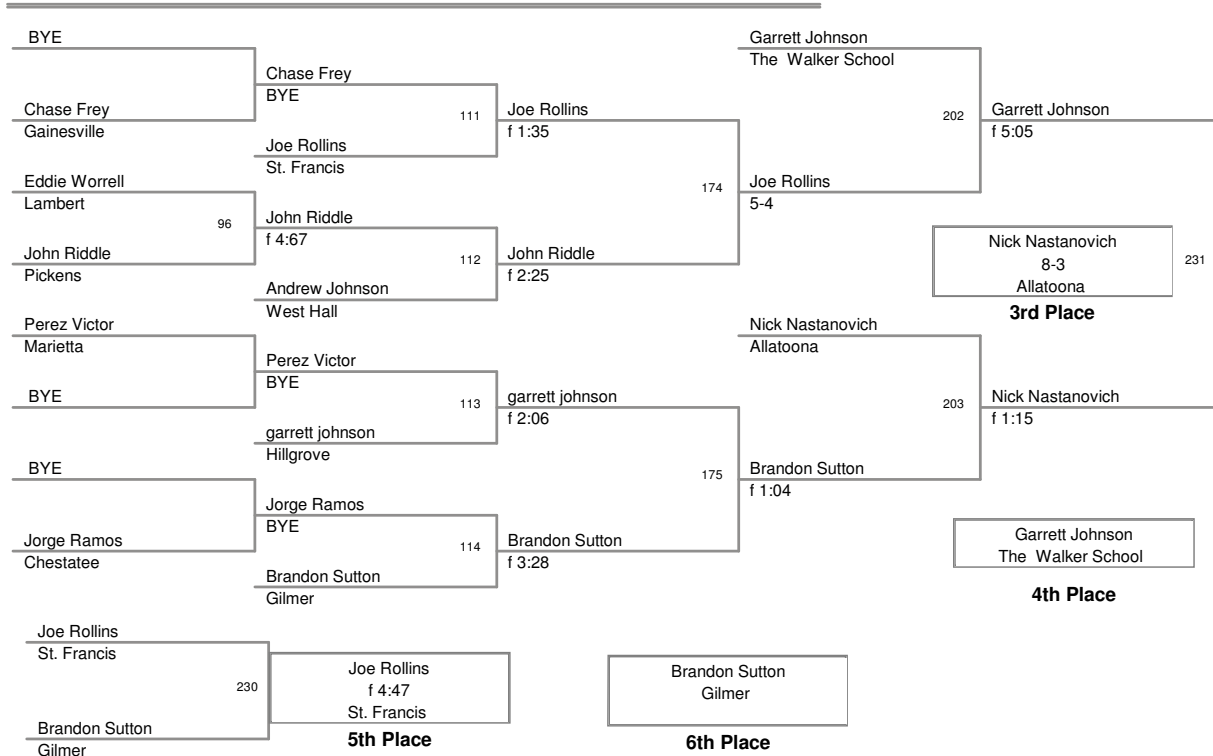

125 Lbs

Creekview Invitational 2009
Creekview Invit Division

130 Lbs

Creekview Invitational 2009
Creekview Invit Division

135 Lbs

Creekview Invitational 2009
Creekview Invit Division

140 Lbs

Creekview Invitational 2009
Creekview Invit Division