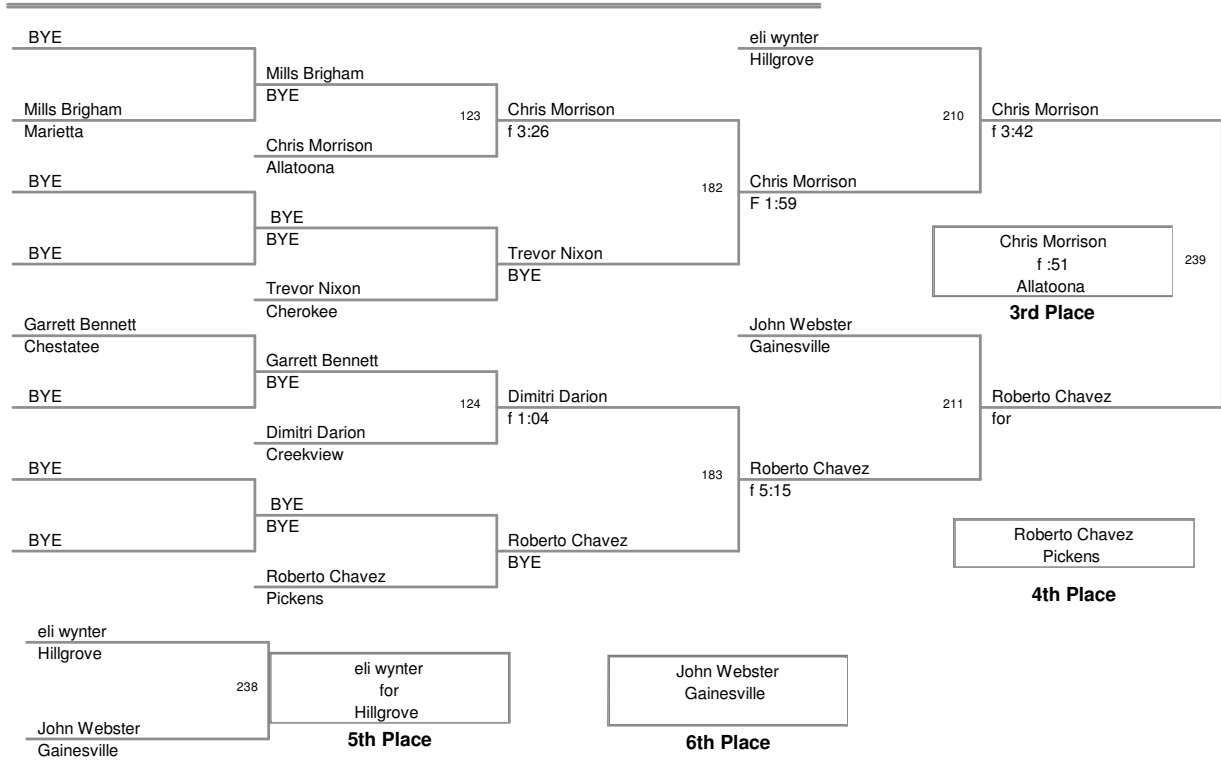

145 Lbs

Creekview Invitational 2009
Creekview Invit Division

152 Lbs

Creekview Invitational 2009
Creekview Invit Division

171 Lbs

Creekview Invitational 2009
Creekview Invit Division

189 Lbs

Creekview Invitational 2009
Creekview Invit Division