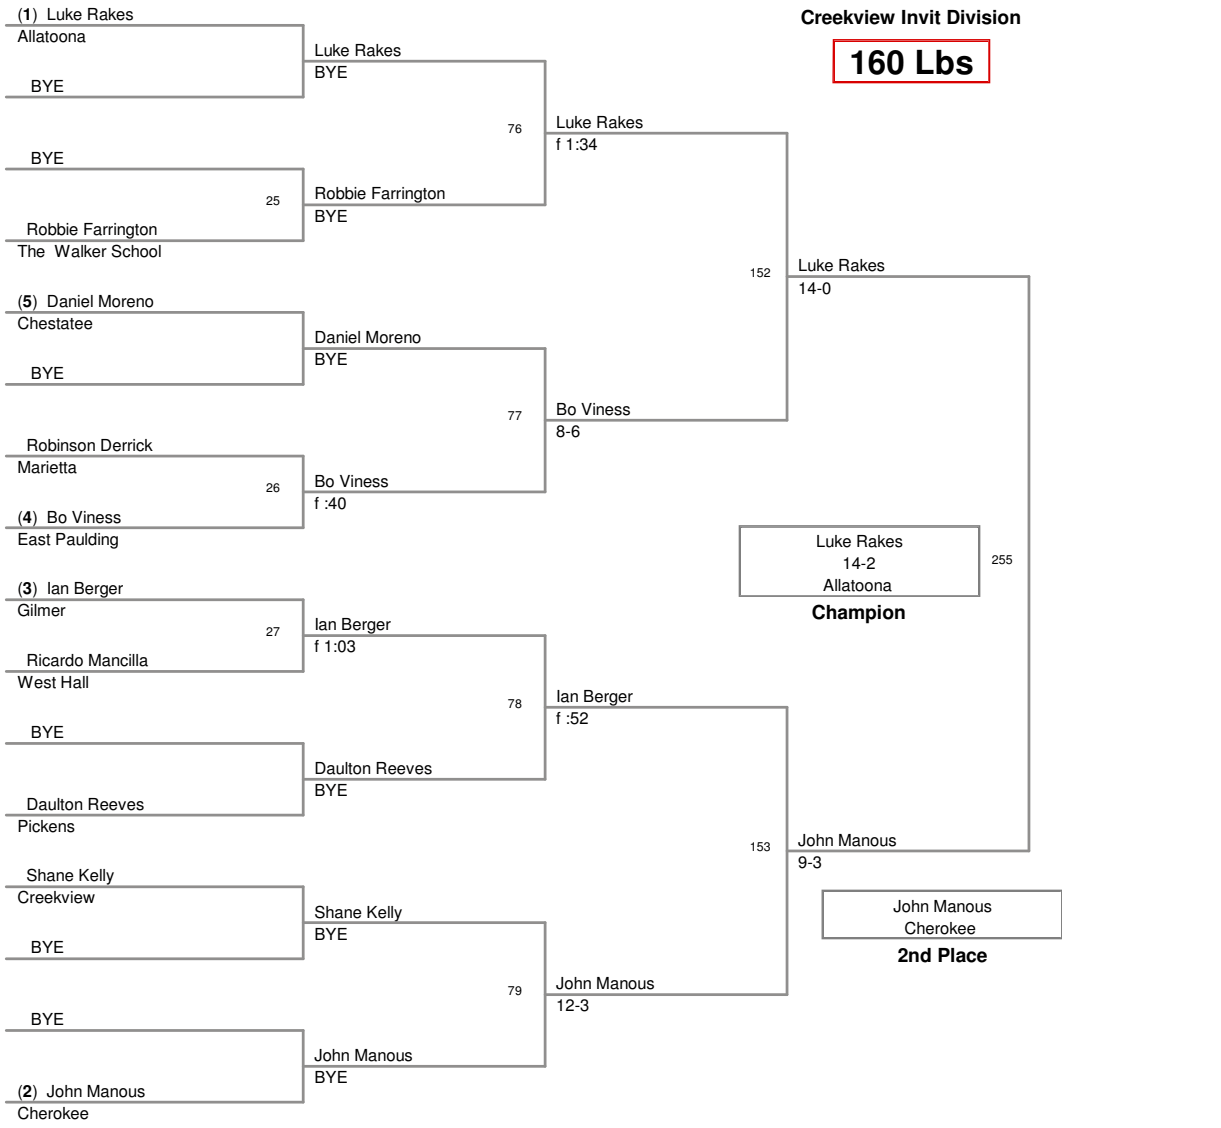

140 Lbs

Creekview Invitational 2009
Creekview Invit Division

145 Lbs

Creekview Invitational 2009
Creekview Invit Division

152 Lbs

Creekview Invitational 2009
Creekview Invite Division

160 Lbs

Creekview Invitational 2009
Creekview Invit Division