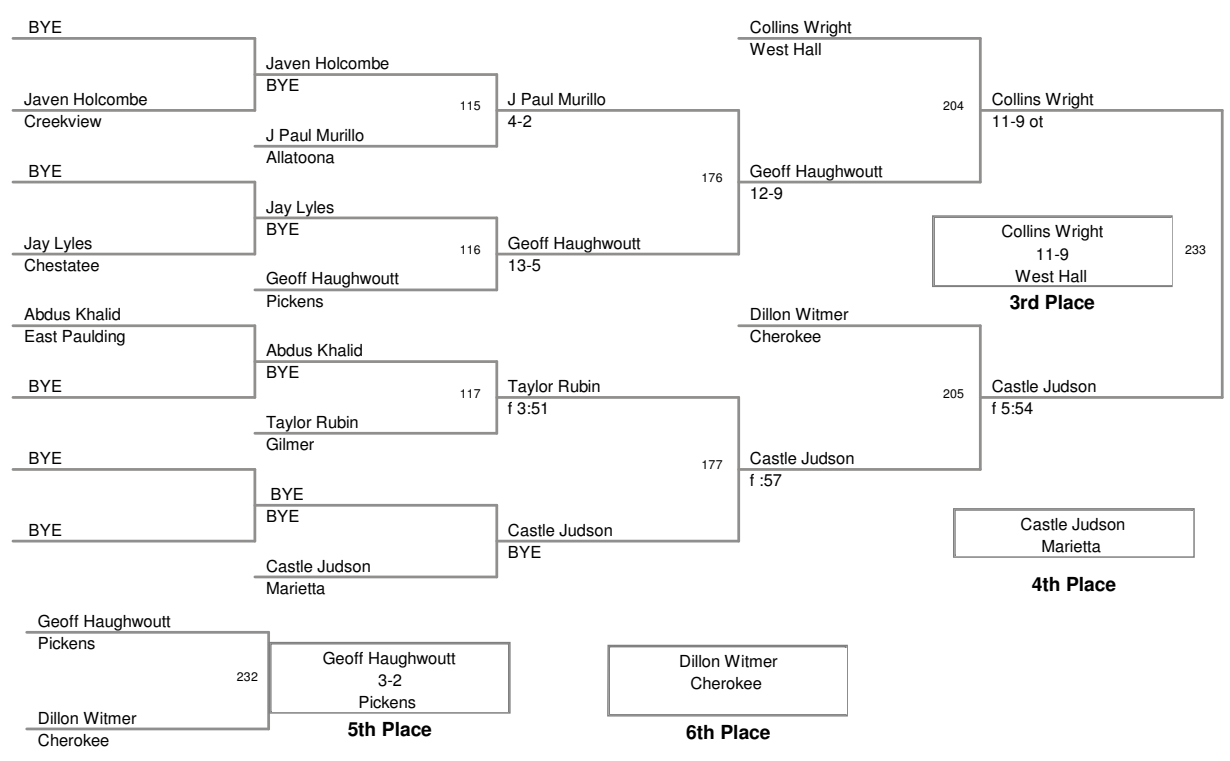

Creekview Invitational 2009
Creekview Invit Division

145 Lbs