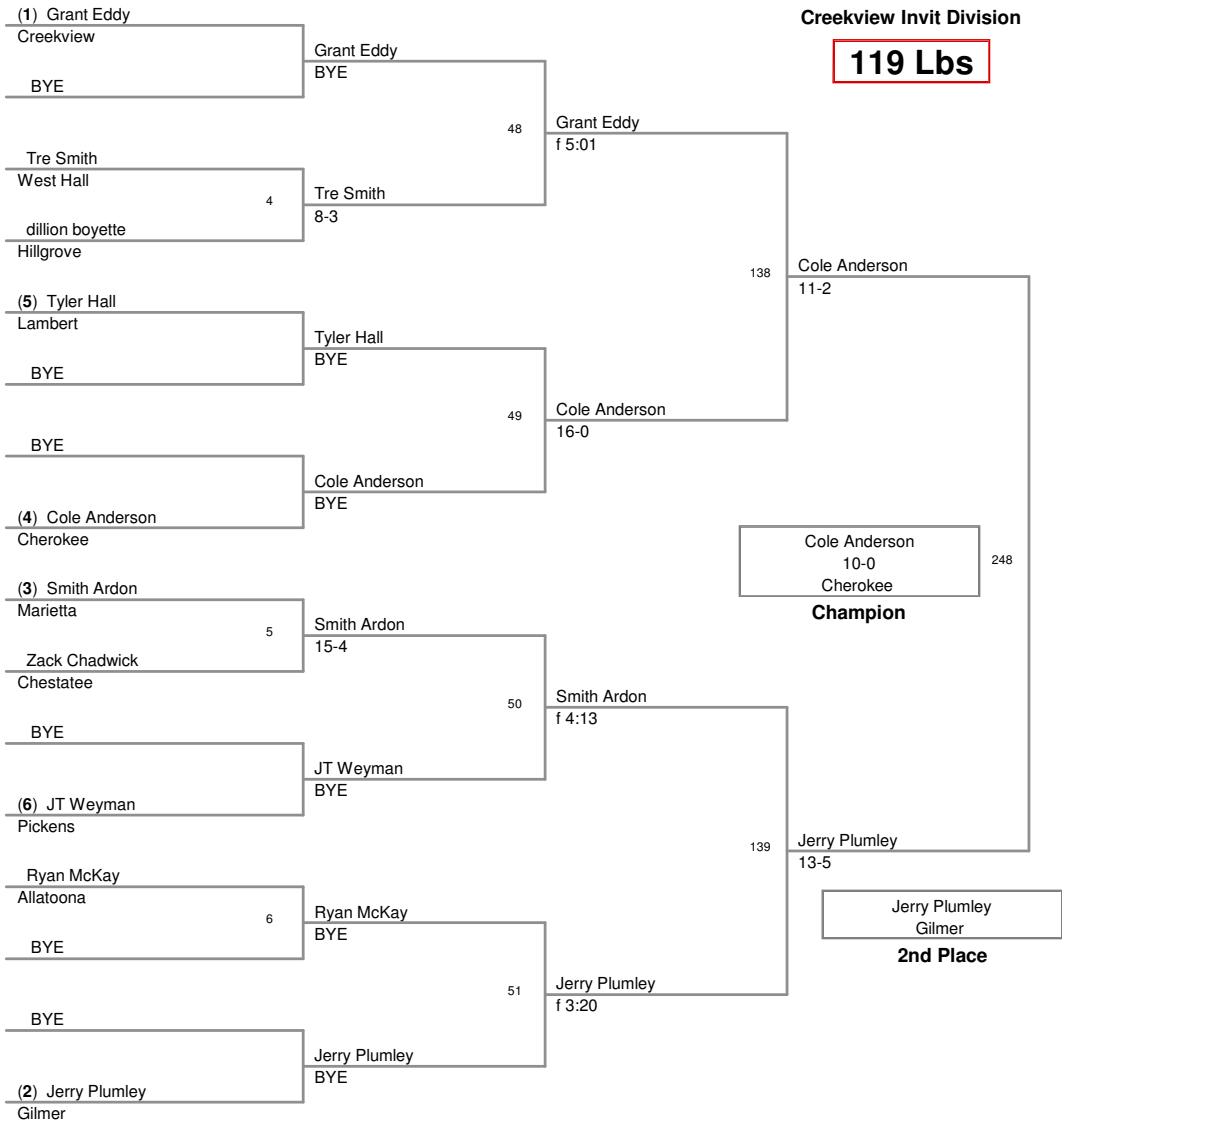

Creekview Invitational 2009
Creekview Invit Division

119 Lbs