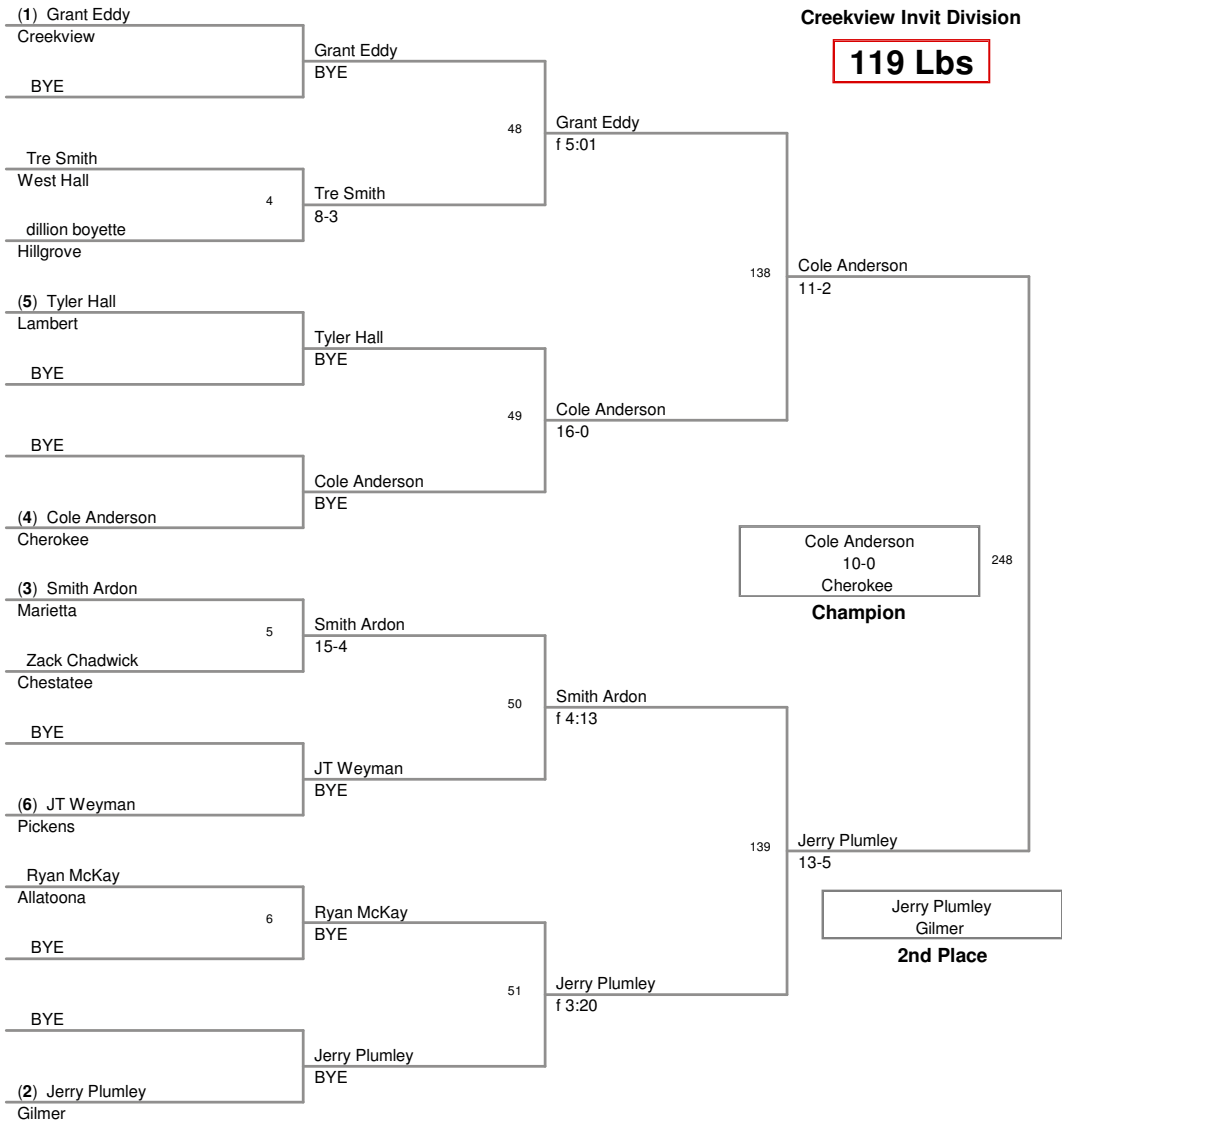

Creekview Invitational 2009
Creekview Invt Division

103 Lbs

Creekview Invitational 2009
Creekview Invite Division

112 Lbs

Creekview Invitational 2009
Creekview Invit Division

119 Lbs

Creekview Invitational 2009
Creekview Invit Division