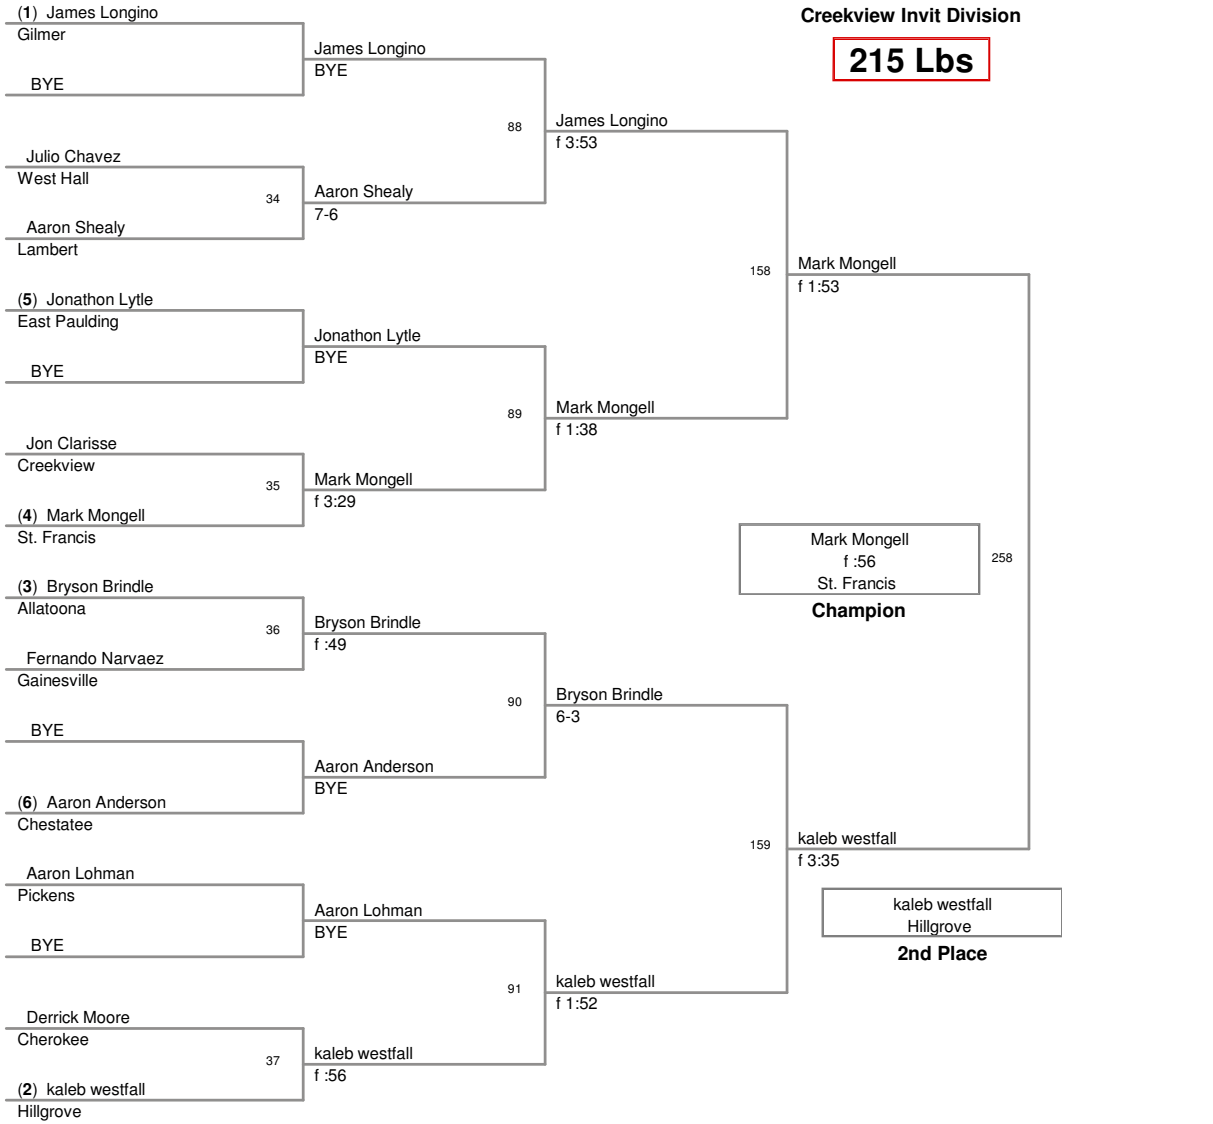

145 Lbs

Creekview Invitational 2009
Creekview Invit Division

152 Lbs

Creekview Invitational 2009
Creekview Invite Division

160 Lbs

Creekview Invitational 2009
Creekview Invit Division

171 Lbs

Creekview Invitational 2009
Creekview Invit Division

189 Lbs

Creekview Invitational 2009
Creekview Invit Division

215 Lbs

Creekview Invitational 2009
Creekview Invit Division

285 Lbs