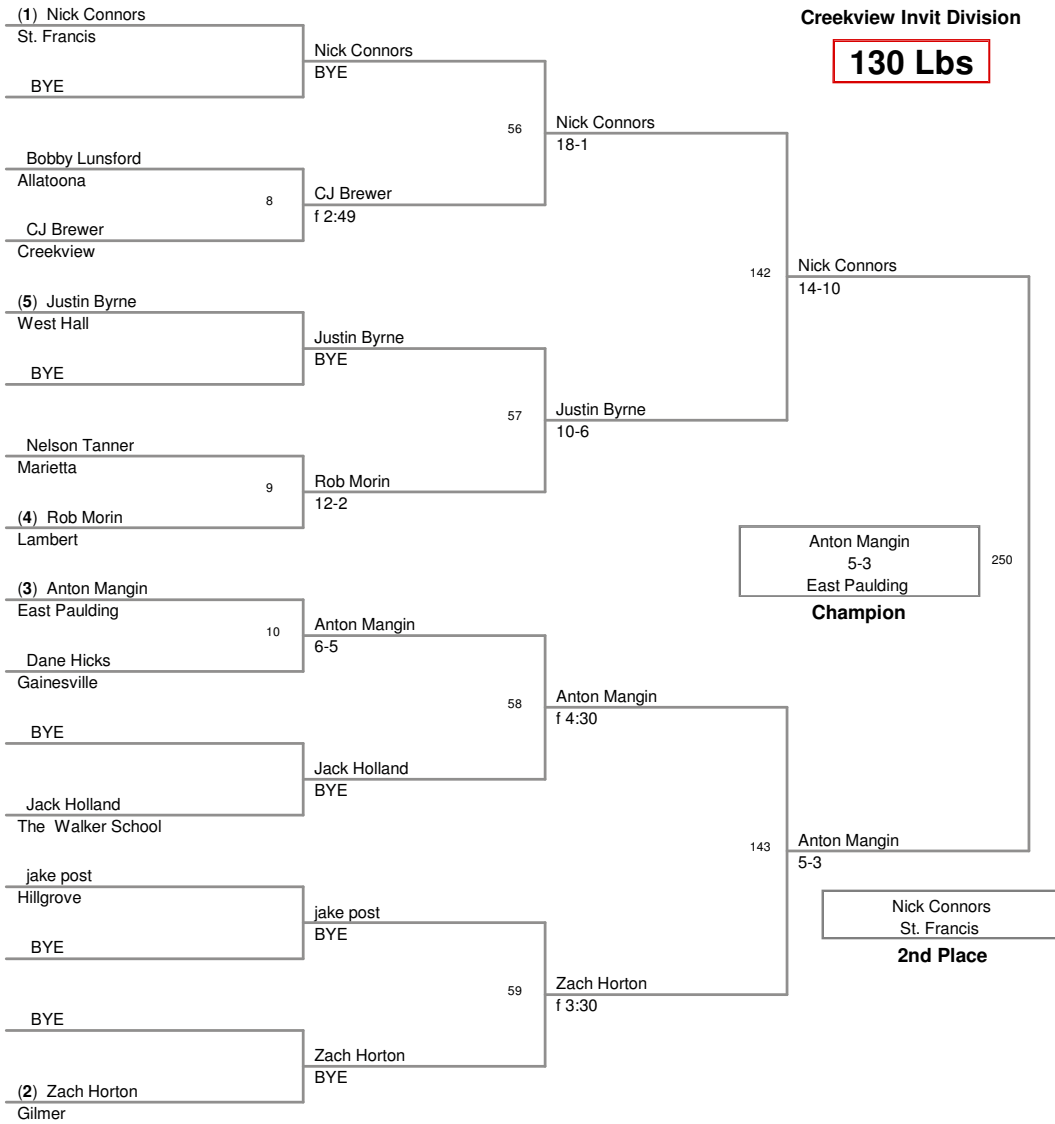

119 Lbs

Creekview Invitational 2009
Creekview Invit Division

125 Lbs

Creekview Invitational 2009
Creekview Invit Division

130 Lbs

Creekview Invitational 2009
Creekview Invt Division

135 Lbs

Creekview Invitational 2009
Creekview Invit Division