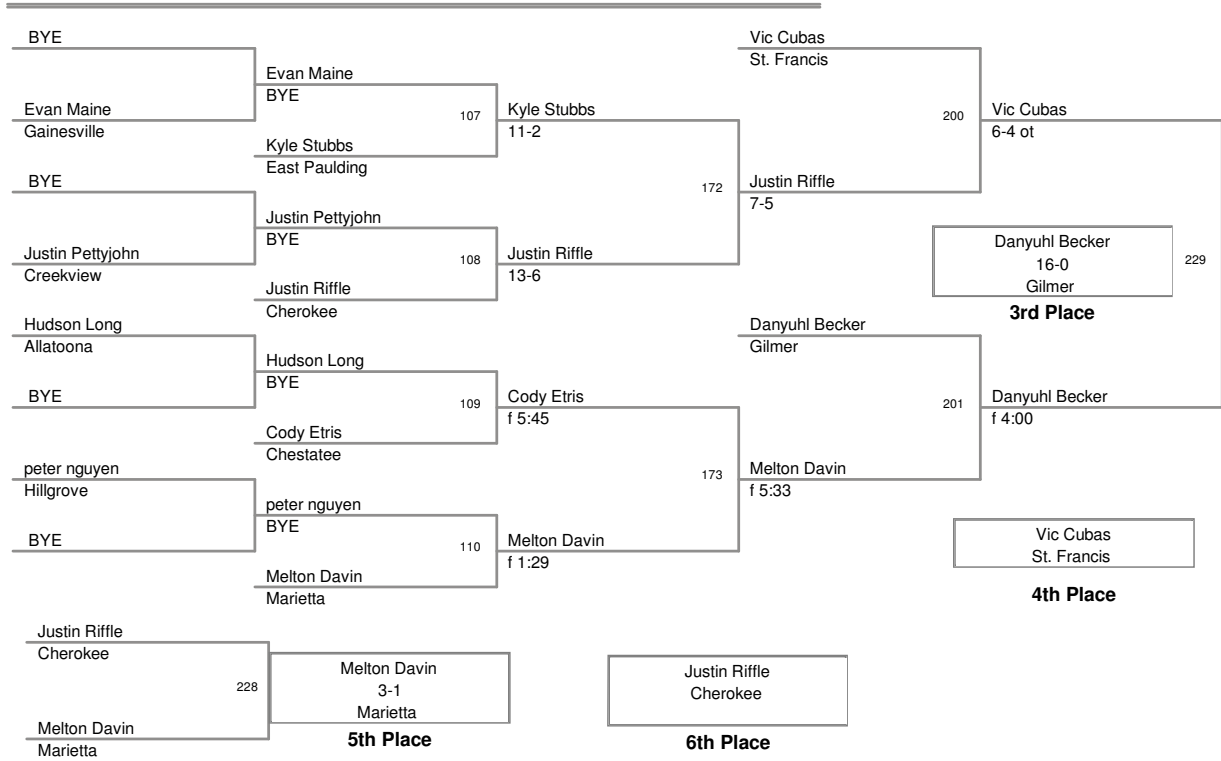

119 Lbs

Creekview Invitational 2009
Creekview Invit Division

130 Lbs

Creekview Invitational 2009
Creekview Invit Division

135 Lbs

Creekview Invitational 2009
Creekview Invt Division

140 Lbs

Creekview Invitational 2009
Creekview Invit Division