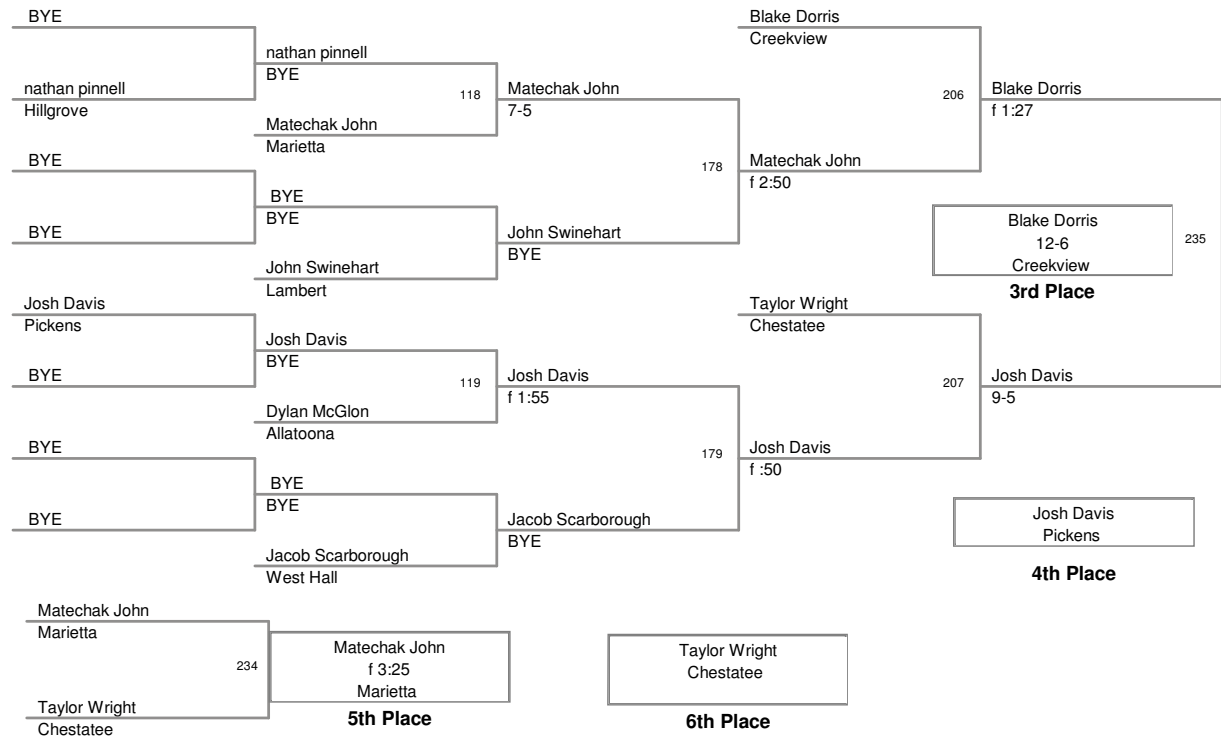

Creekview Invitational 2009
Creekview Invit Division

152 Lbs