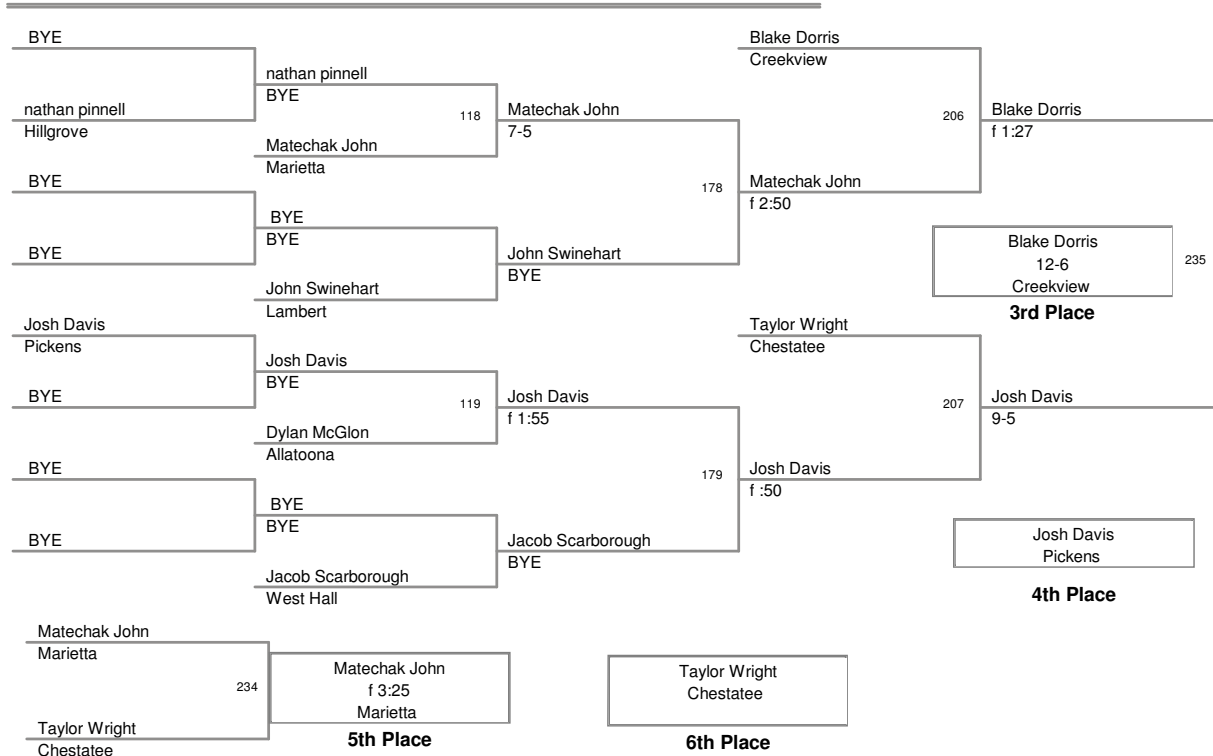

Creekview Invitational 2009
Creekview Invit Division

152 Lbs