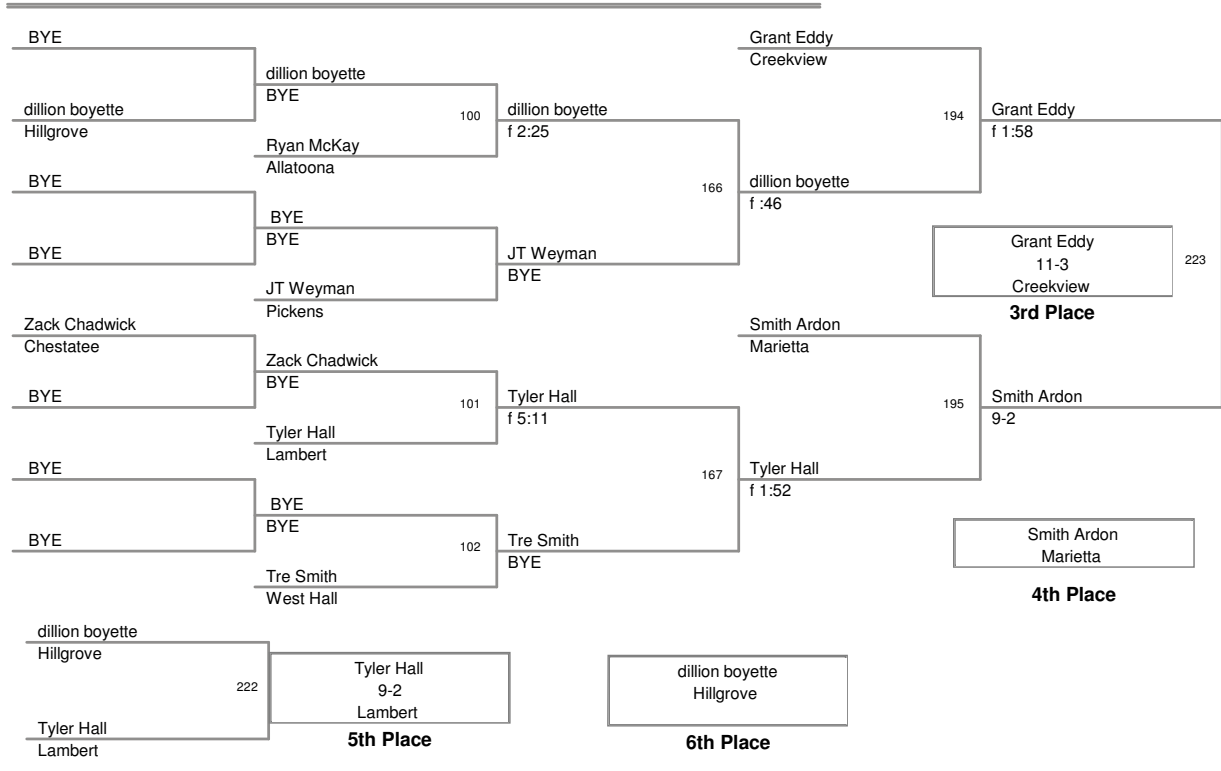

Creekview Invitational 2009
Creekview Invit Division

119 Lbs