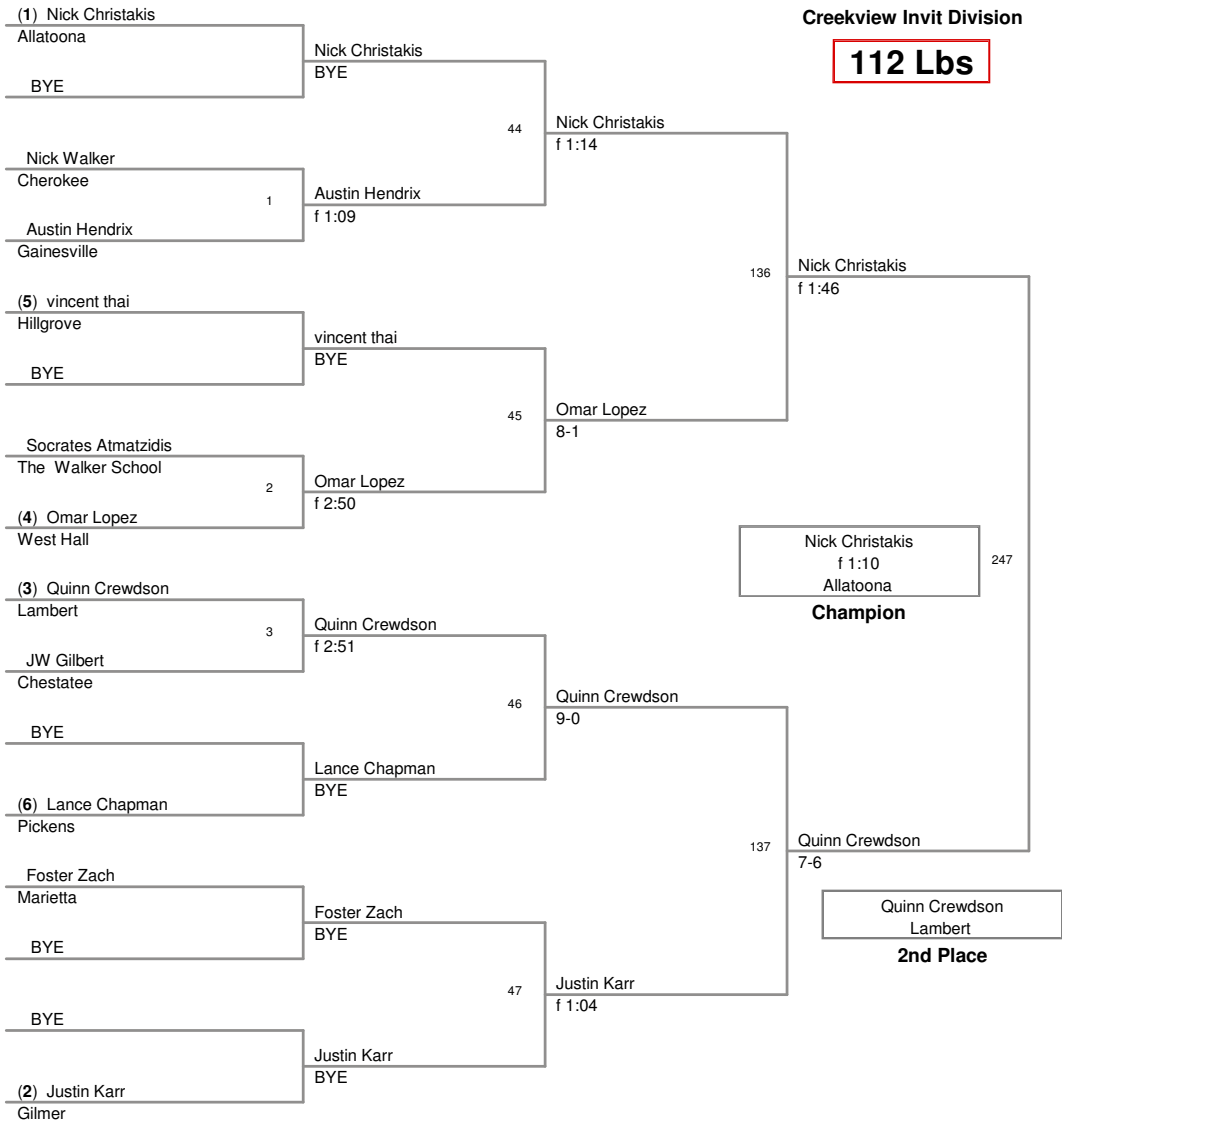

Creekview Invitational 2009
Creekview Invt Division

103 Lbs

Creekview Invitational 2009
Creekview Invite Division

112 Lbs

Creekview Invitational 2009
Creekview Invit Division

119 Lbs

Creekview Invitational 2009
Creekview Invit Division