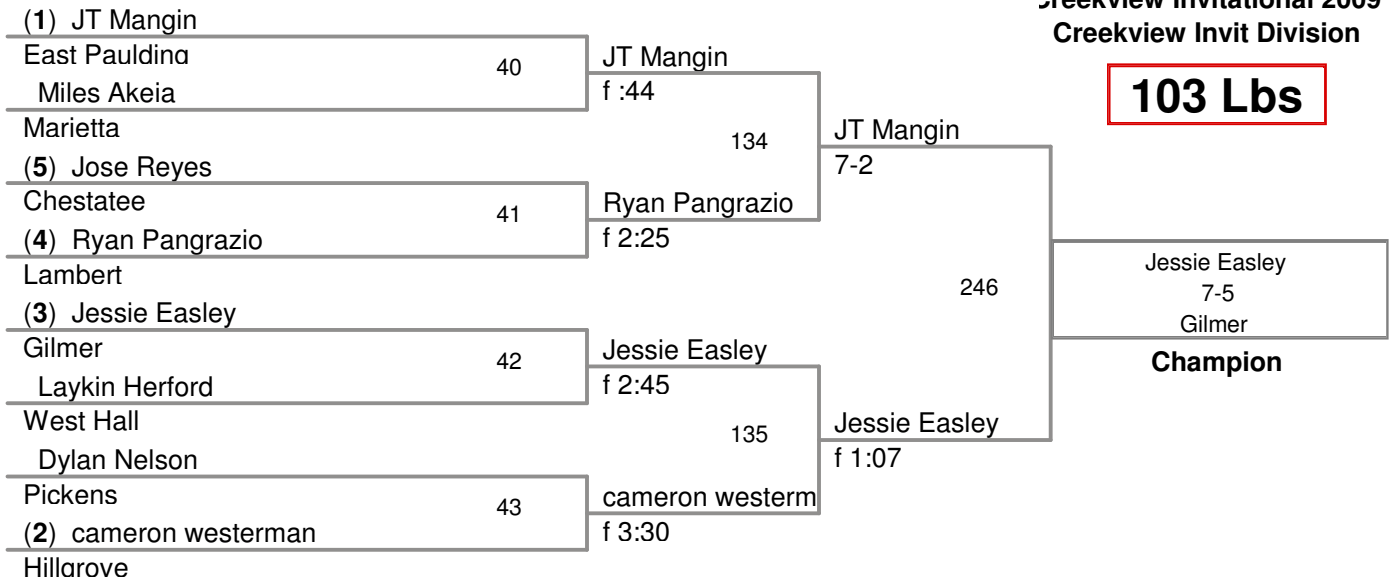

Creekview Invitational 2009
Creekview Invt Division

103 Lbs