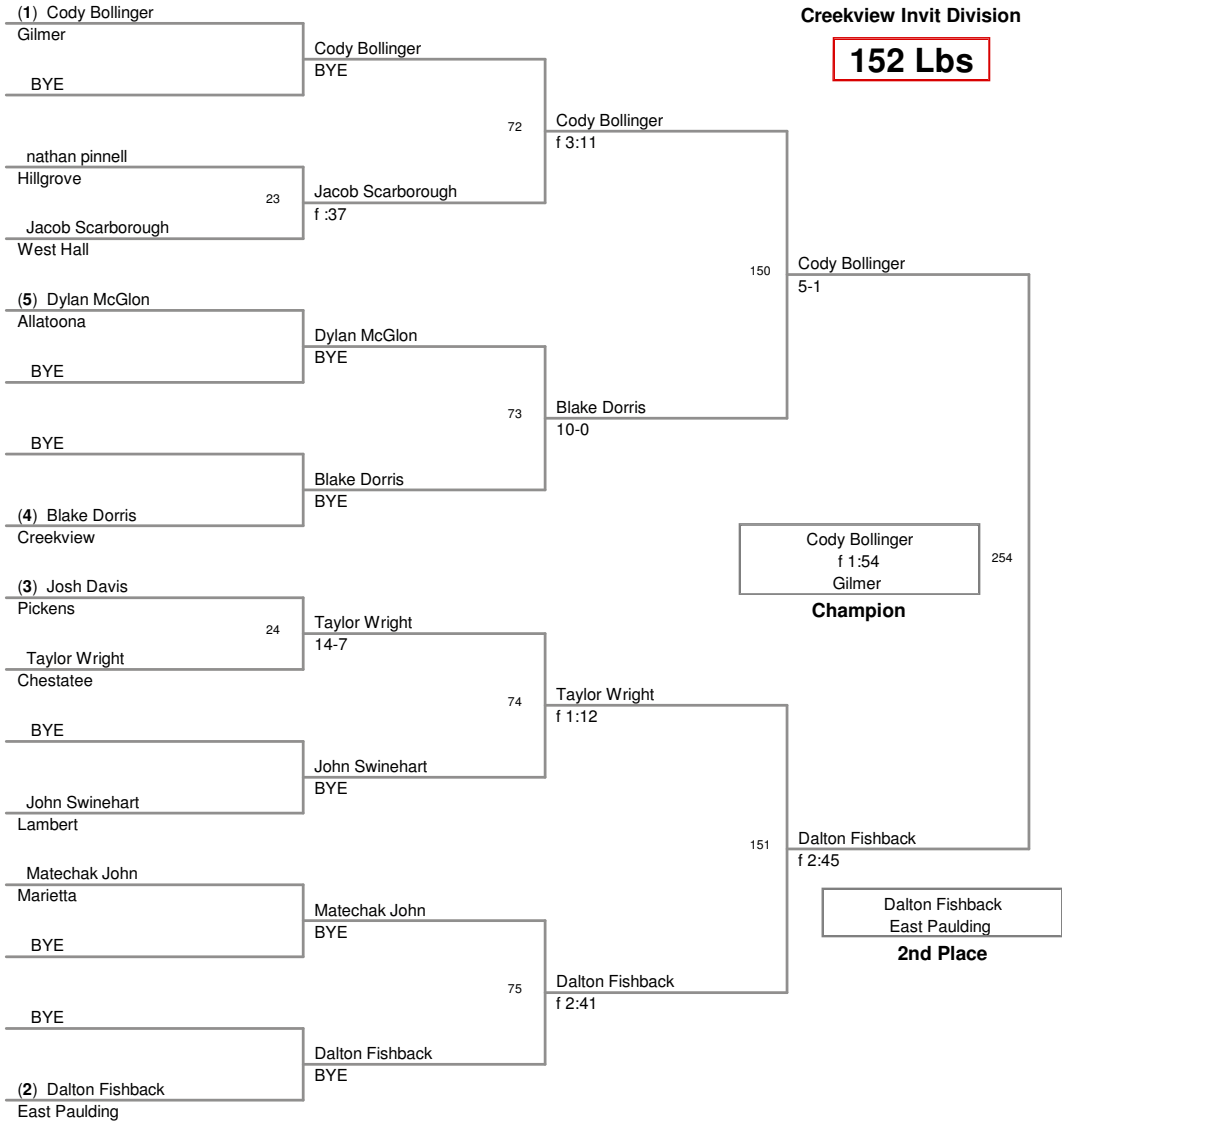

Creekview Invitational 2009
Creekview Invit Division

152 Lbs