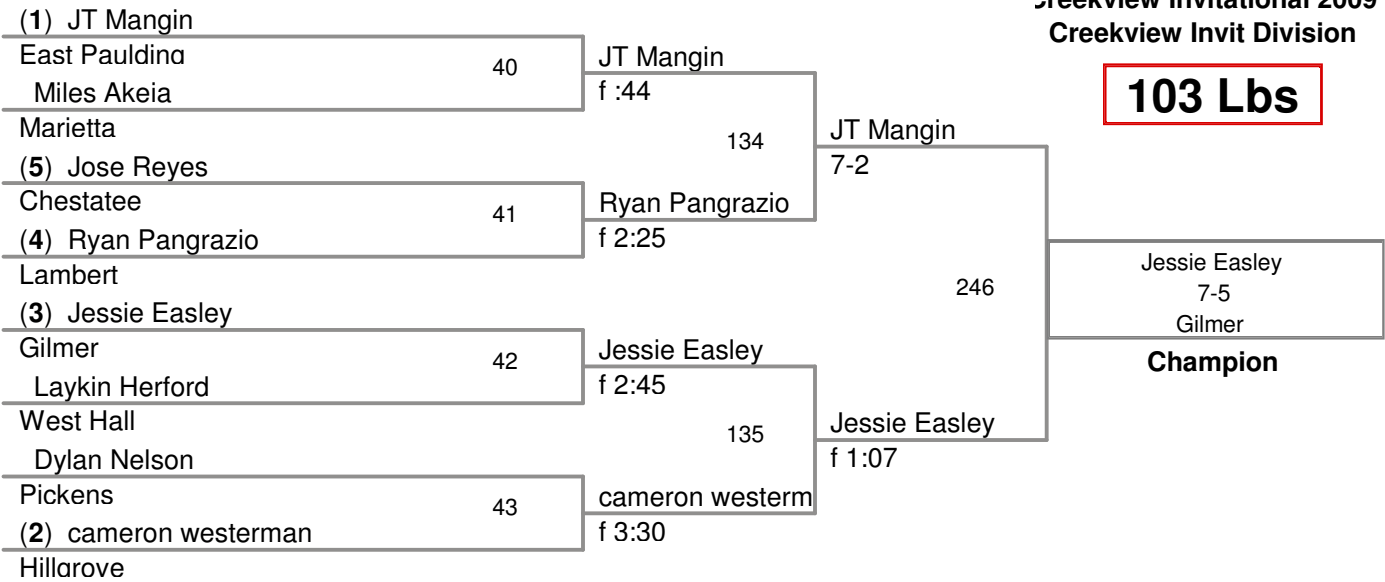

215 Lbs

Creekview Invitational 2009
Creekview Invit Division

285 Lbs

Creekview Invitational 2009
Creekview Invt Division

103 Lbs

Creekview Invitational 2009
Creekview Invit Division

112 Lbs

Creekview Invitational 2009
Creekview Invit Division