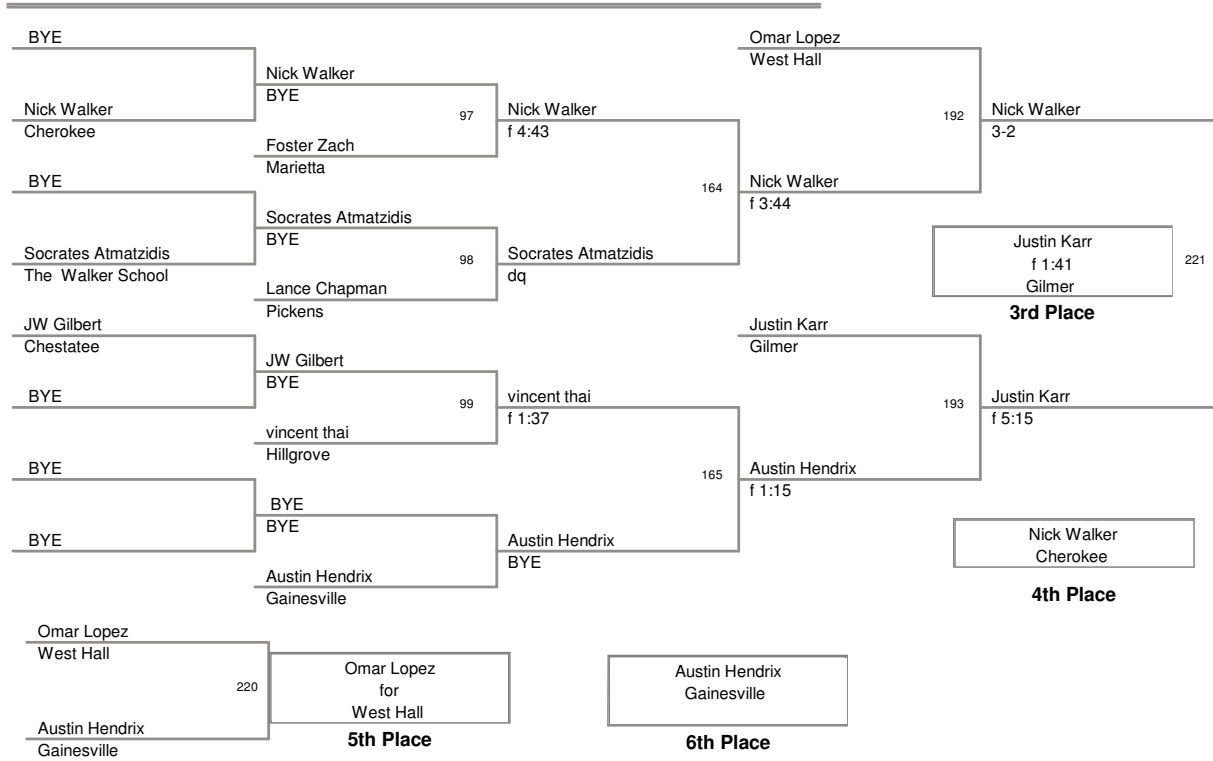

215 Lbs

Creekview Invitational 2009
Creekview Invit Division

285 Lbs

Creekview Invitational 2009
Creekview Invt Division

103 Lbs

Creekview Invitational 2009
Creekview Invit Division

112 Lbs

Creekview Invitational 2009
Creekview Invit Division