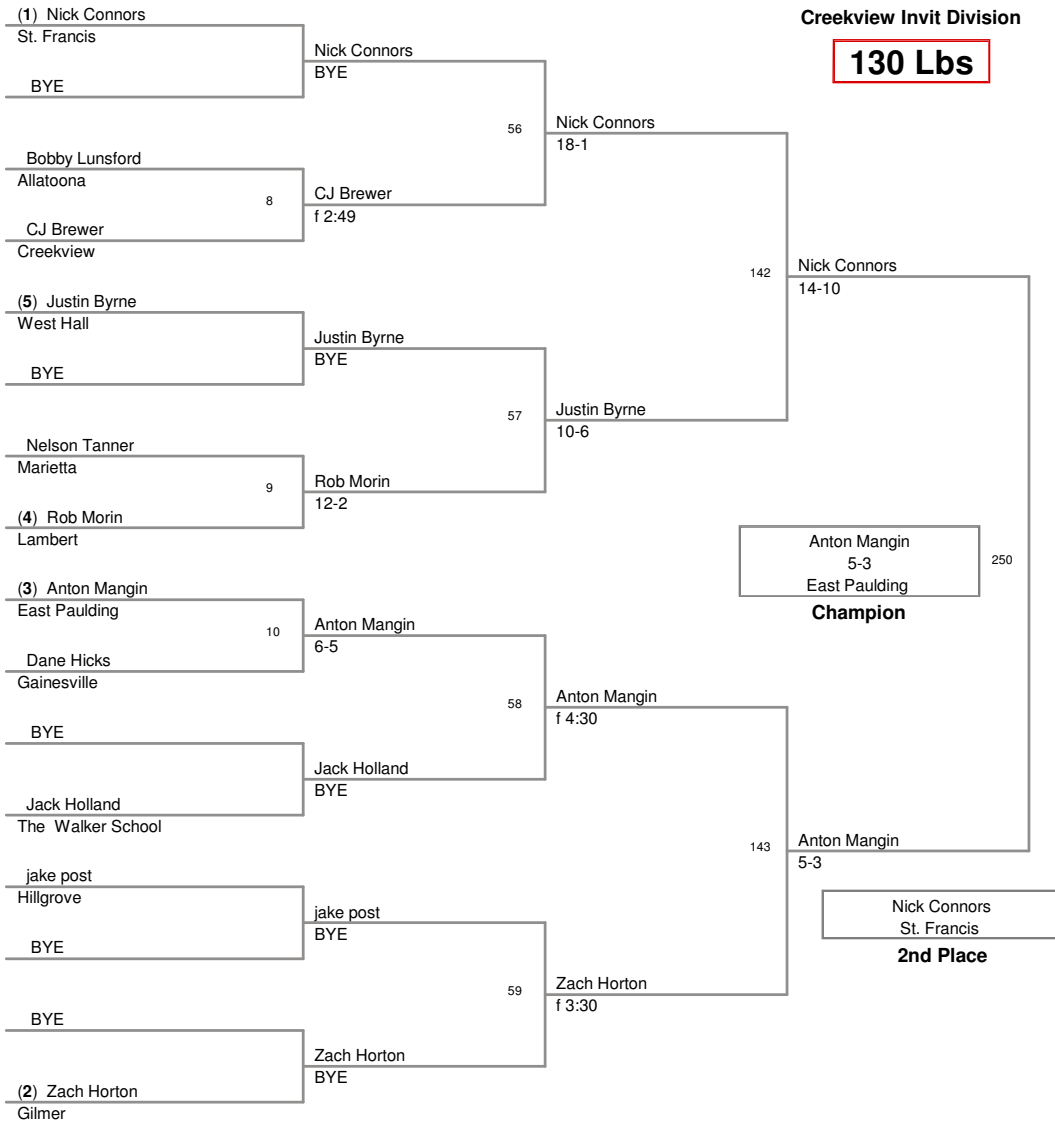

215 Lbs

Creekview Invitational 2009
Creekview Invit Division

285 Lbs

Creekview Invitational 2009
Creekview Invt Division

103 Lbs

Creekview Invitational 2009
Creekview Invit Division

112 Lbs

Creekview Invitational 2009
Creekview Invit Division

119 Lbs

Creekview Invitational 2009
Creekview Invit Division

130 Lbs

Creekview Invitational 2009
Creekview Invit Division

135 Lbs

Creekview Invitational 2009
Creekview Invt Division

140 Lbs

Creekview Invitational 2009
Creekview Invit Division