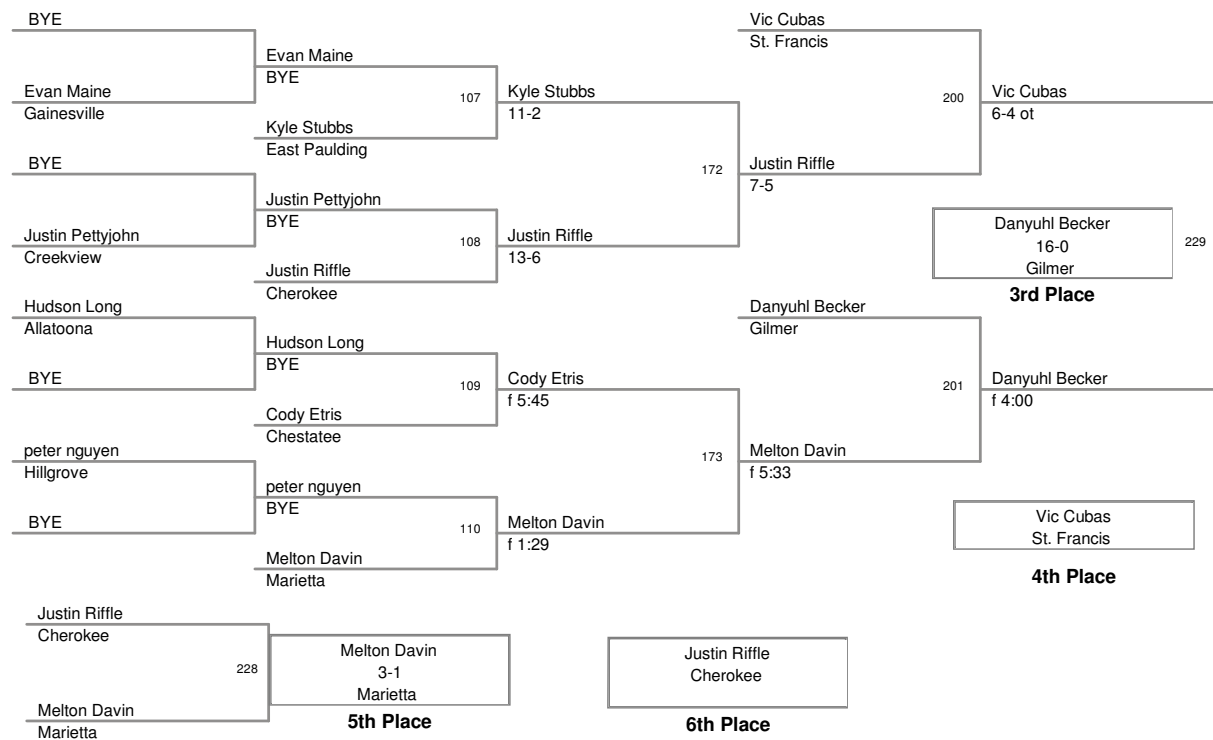

119 Lbs

Creekview Invitational 2009
Creekview Invit Division

125 Lbs

Creekview Invitational 2009
Creekview Invit Division

130 Lbs

Creekview Invitational 2009
Creekview Invt Division

135 Lbs

Creekview Invitational 2009
Creekview Invit Division