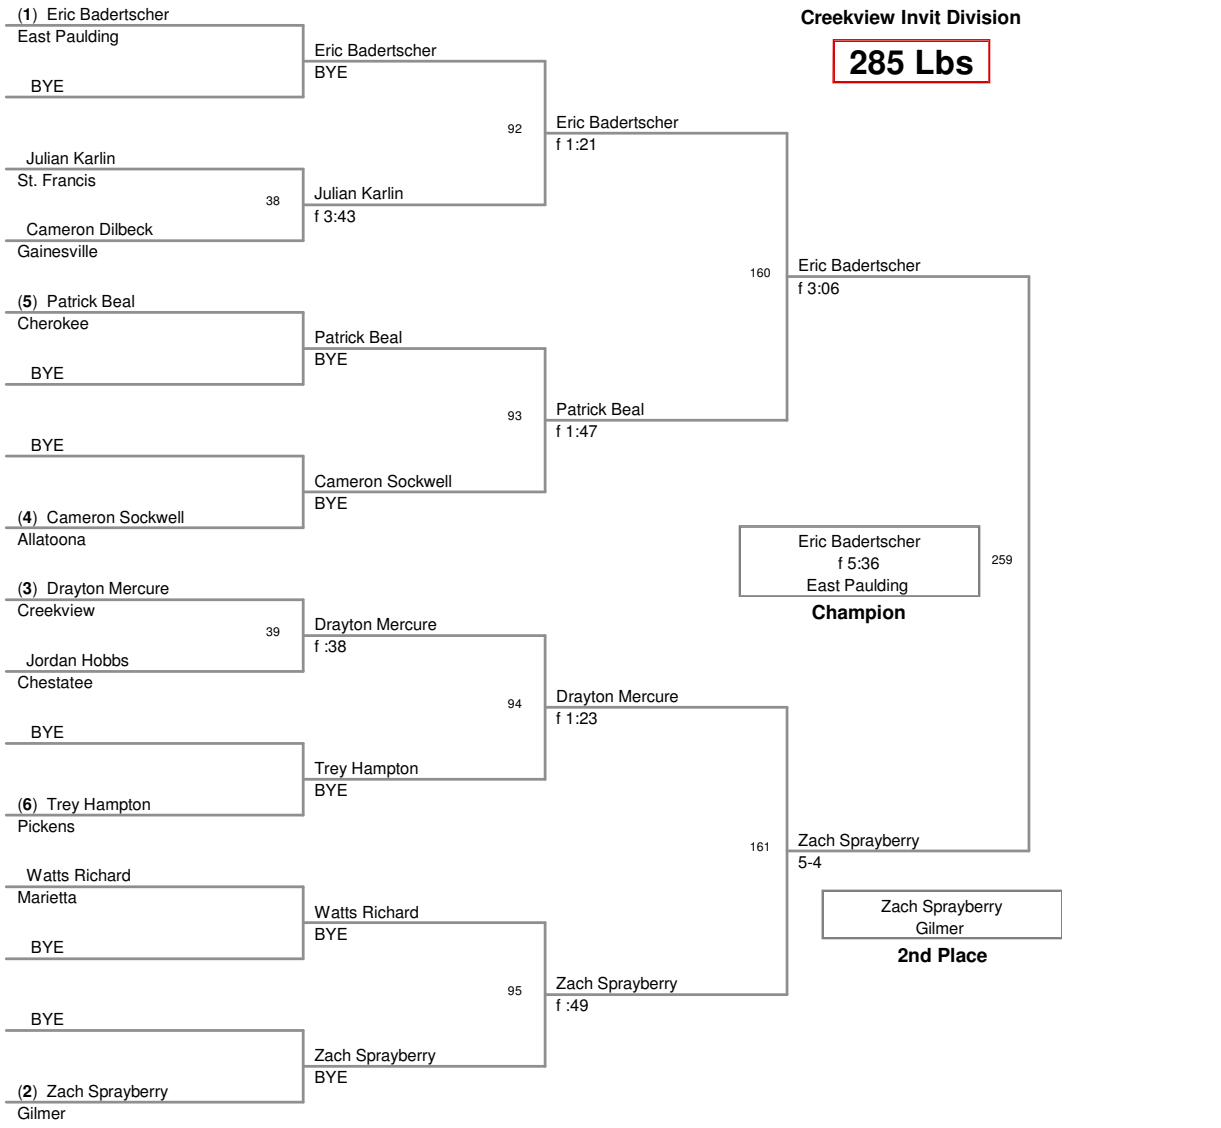

Creekview Invitational 2009
Creekview Invit Division

285 Lbs