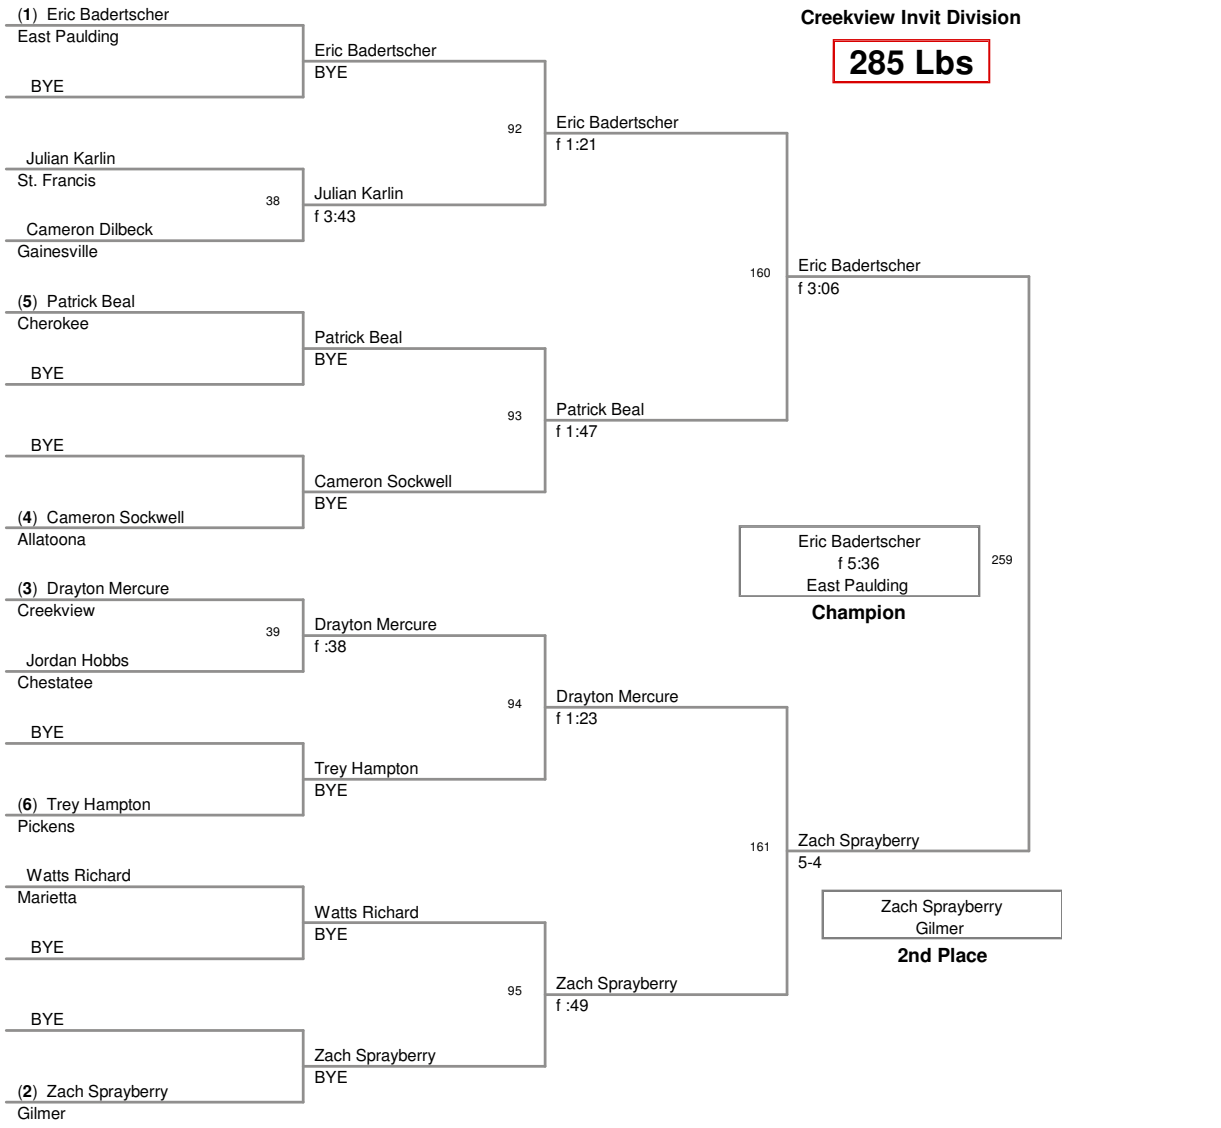

171 Lbs

Creekview Invitational 2009
Creekview Invit Division

189 Lbs

Creekview Invitational 2009
Creekview Invit Division

215 Lbs

Creekview Invitational 2009
Creekview Invit Division

285 Lbs

Creekview Invitational 2009
Creekview Invt Division