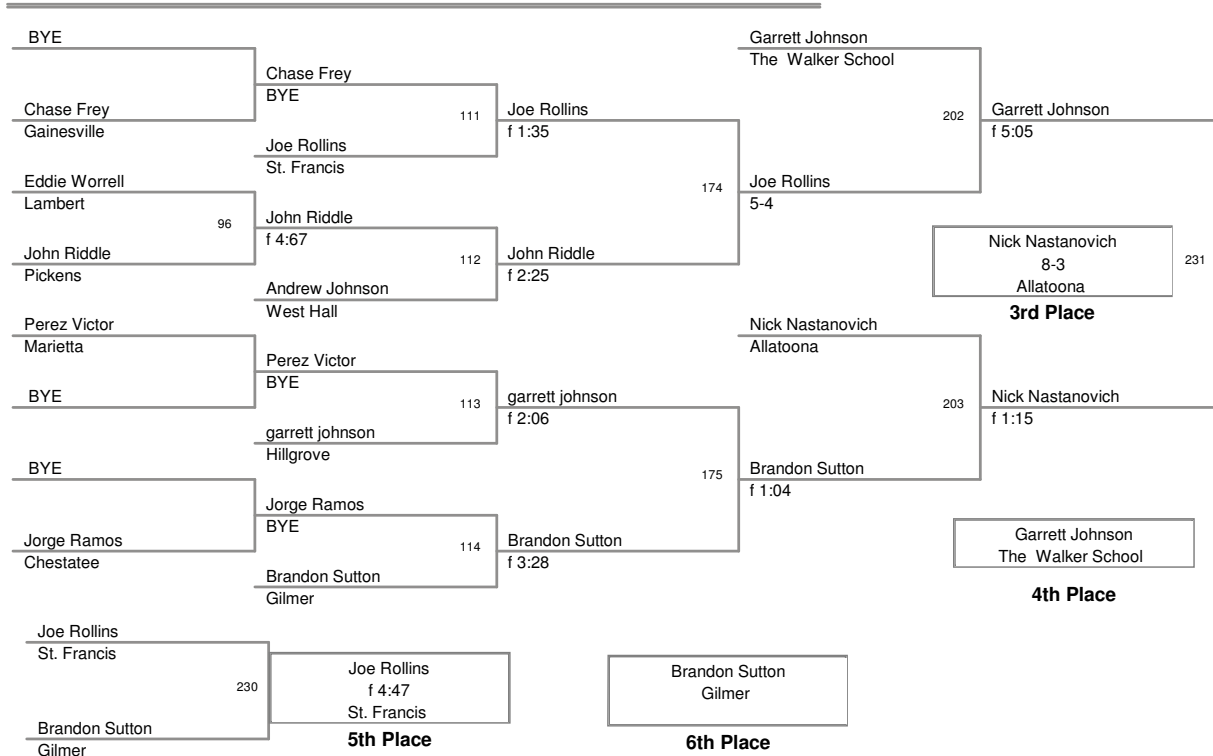

119 Lbs

Creekview Invitational 2009
Creekview Invit Division

130 Lbs

Creekview Invitational 2009
Creekview Invit Division

135 Lbs

Creekview Invitational 2009
Creekview Invt Division

140 Lbs

Creekview Invitational 2009
Creekview Invit Division