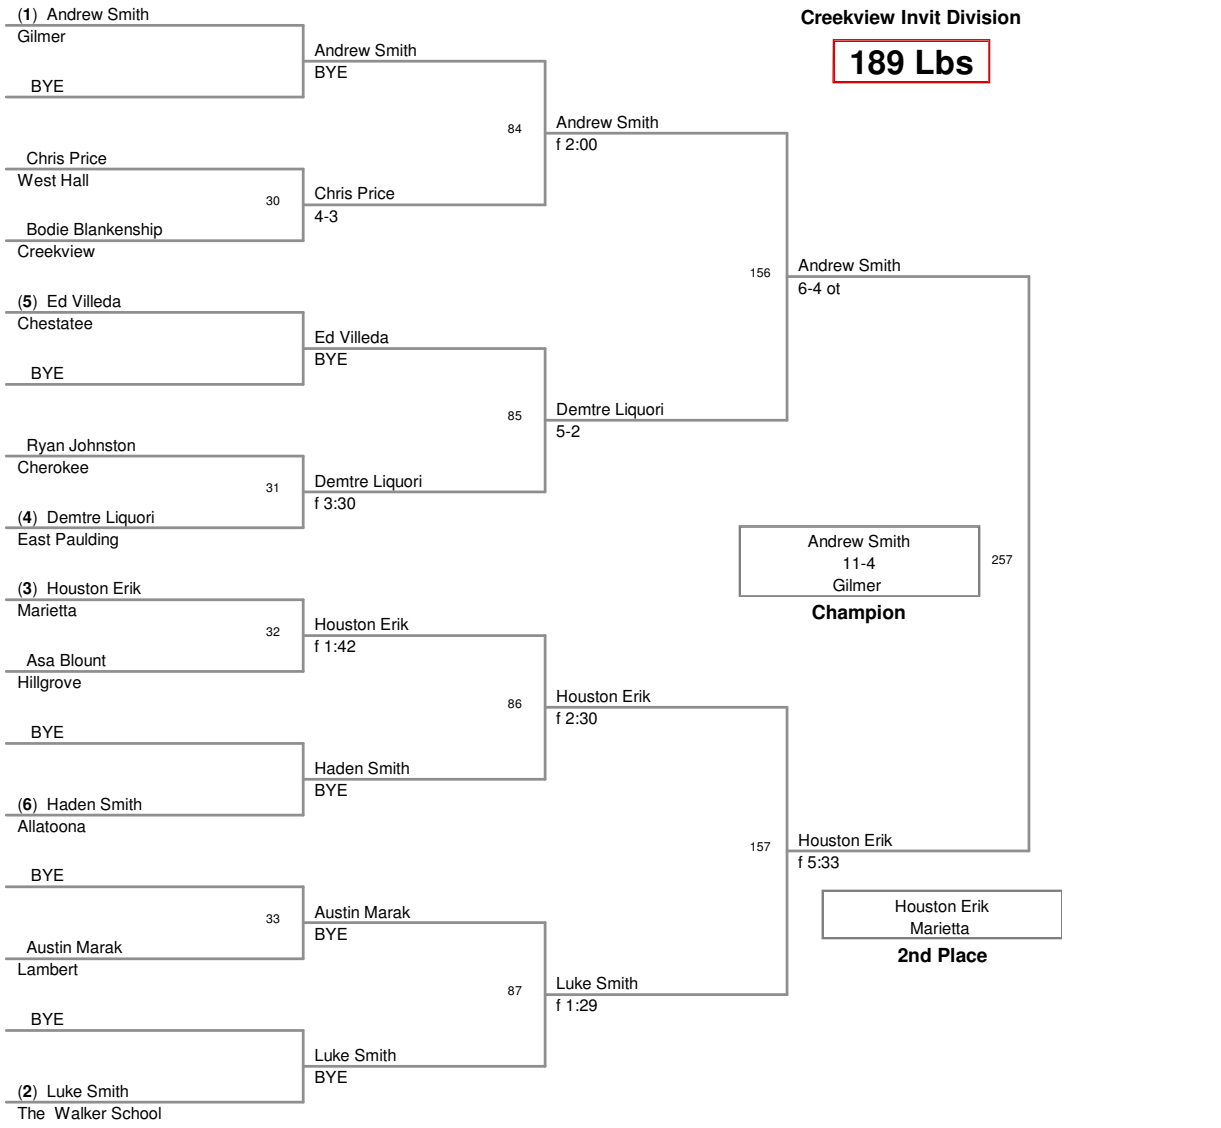

140 Lbs

Creekview Invitational 2009
Creekview Invit Division

152 Lbs

Creekview Invitational 2009
Creekview Invit Division

171 Lbs

Creekview Invitational 2009
Creekview Invit Division

189 Lbs

Creekview Invitational 2009
Creekview Invit Division