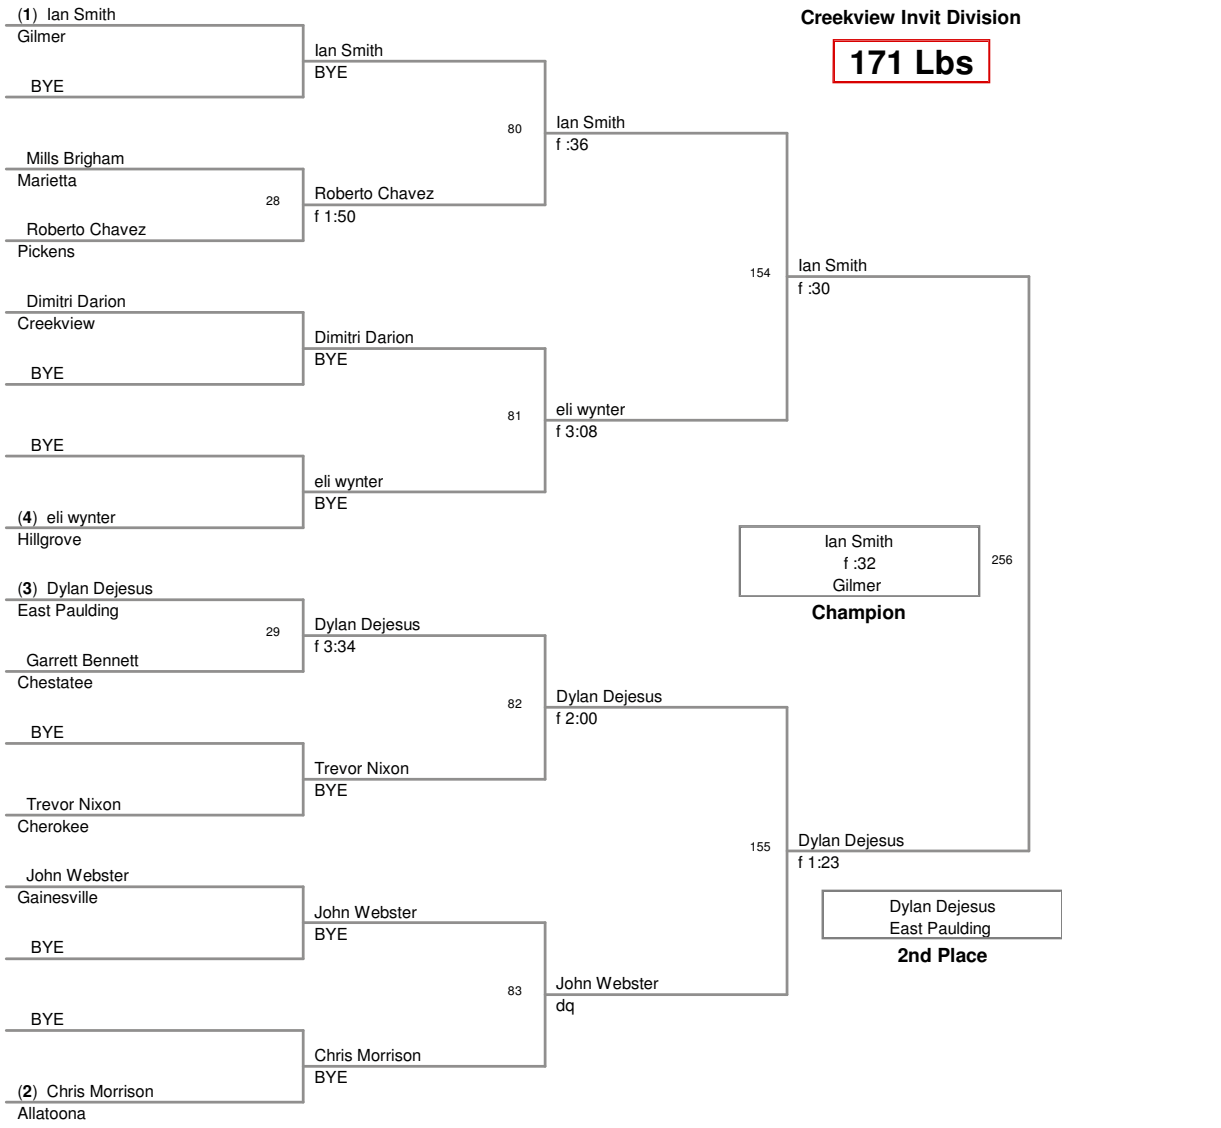

Creekview Invitational 2009
Creekview Invit Division

171 Lbs