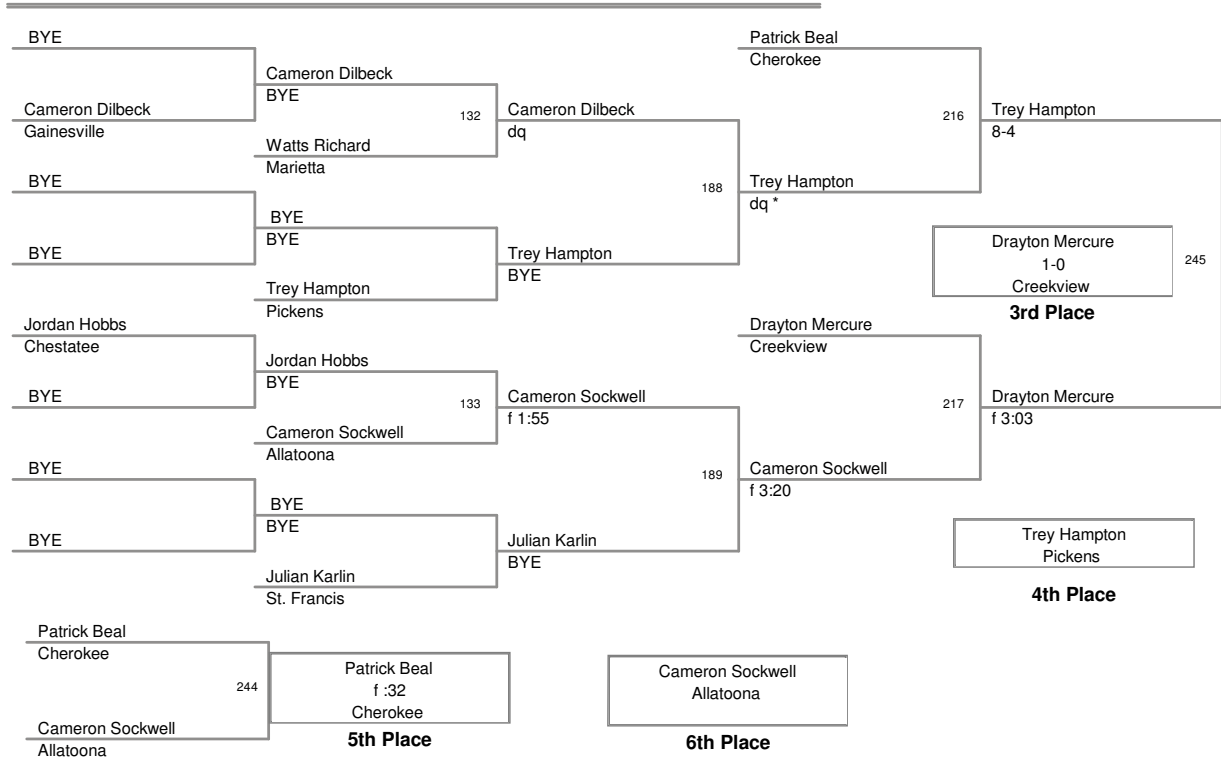

Creekview Invitational 2009
Creekview Invit Division

285 Lbs