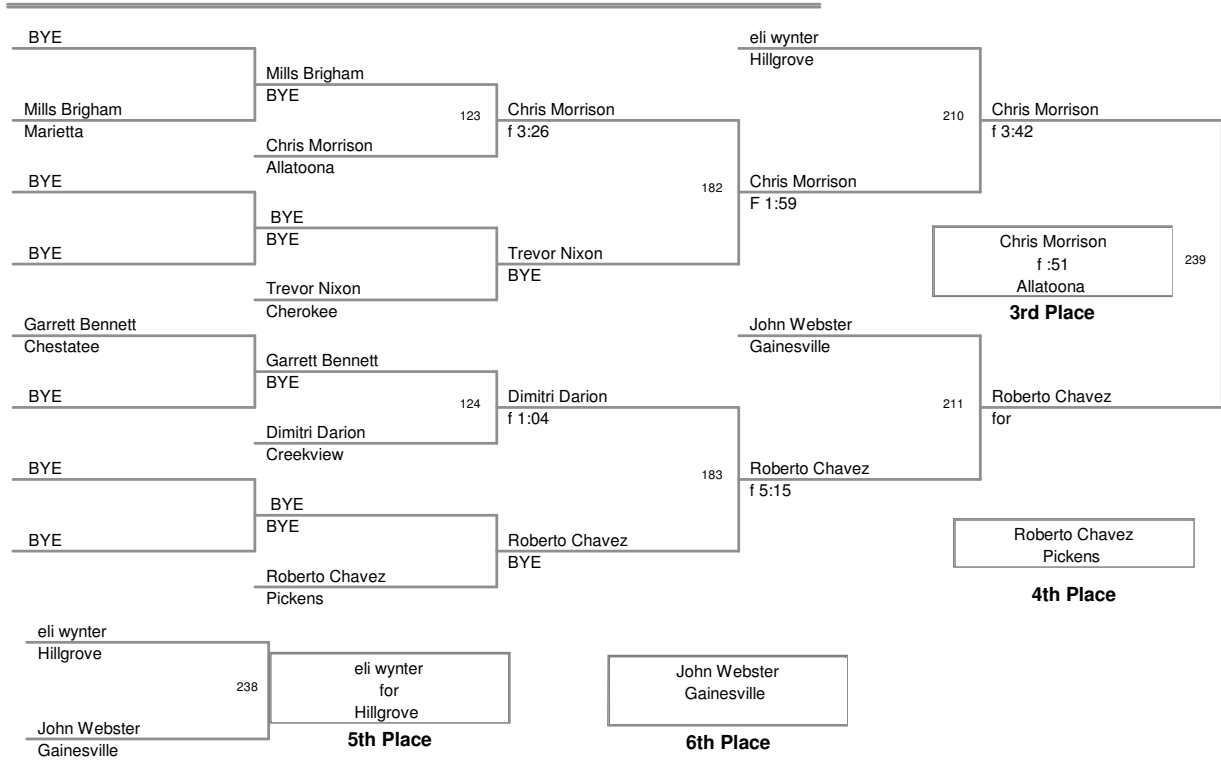

Creekview Invitational 2009
Creekview Invit Division

171 Lbs