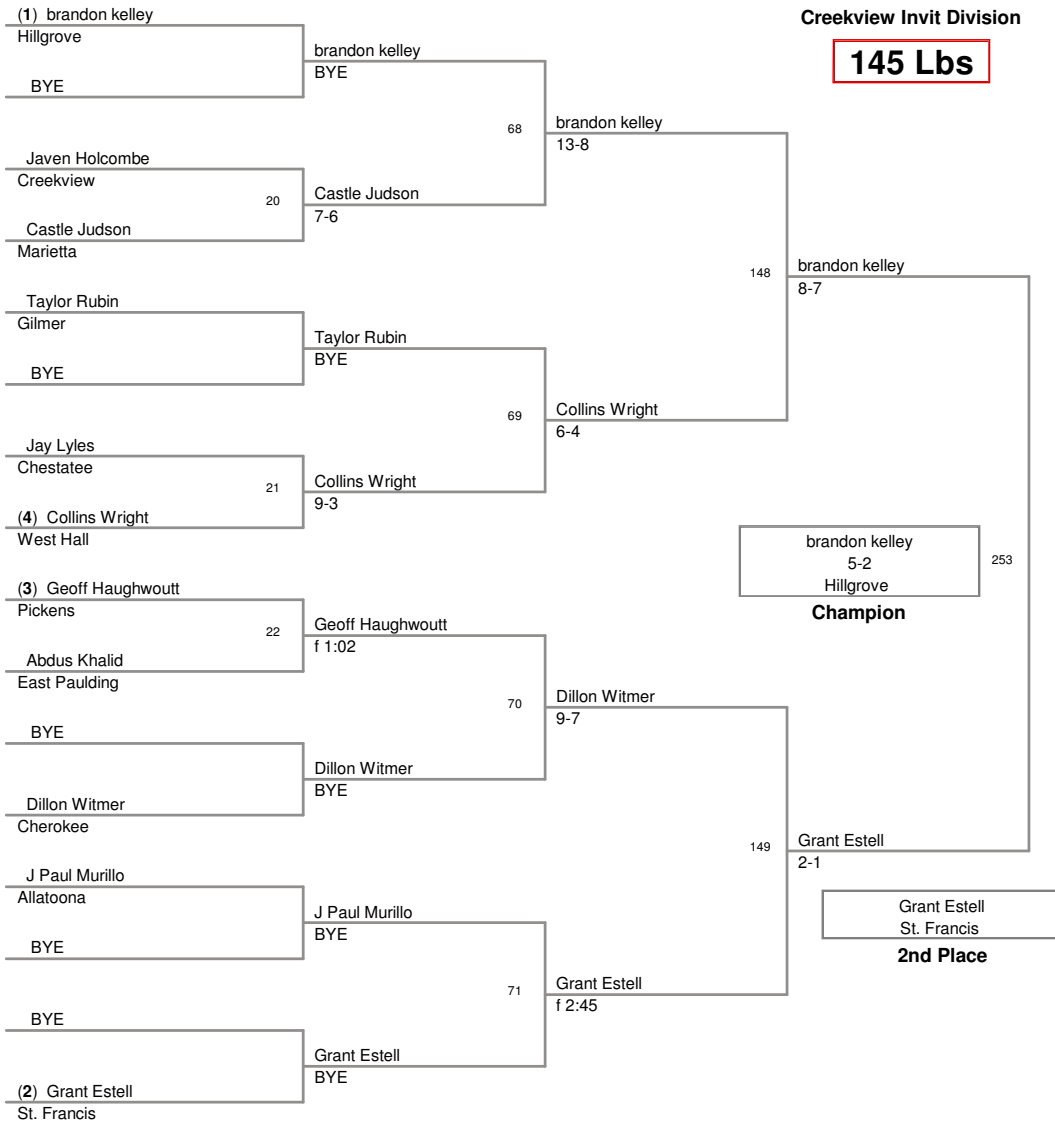

119 Lbs

Creekview Invitational 2009
Creekview Invit Division

130 Lbs

Creekview Invitational 2009
Creekview Invit Division

135 Lbs

Creekview Invitational 2009
Creekview Invt Division

140 Lbs

Creekview Invitational 2009
Creekview Invit Division

145 Lbs

Creekview Invitational 2009
Creekview Invit Division

152 Lbs

Creekview Invitational 2009
Creekview Invite Division

160 Lbs

Creekview Invitational 2009
Creekview Invit Division

171 Lbs

Creekview Invitational 2009
Creekview Invit Division