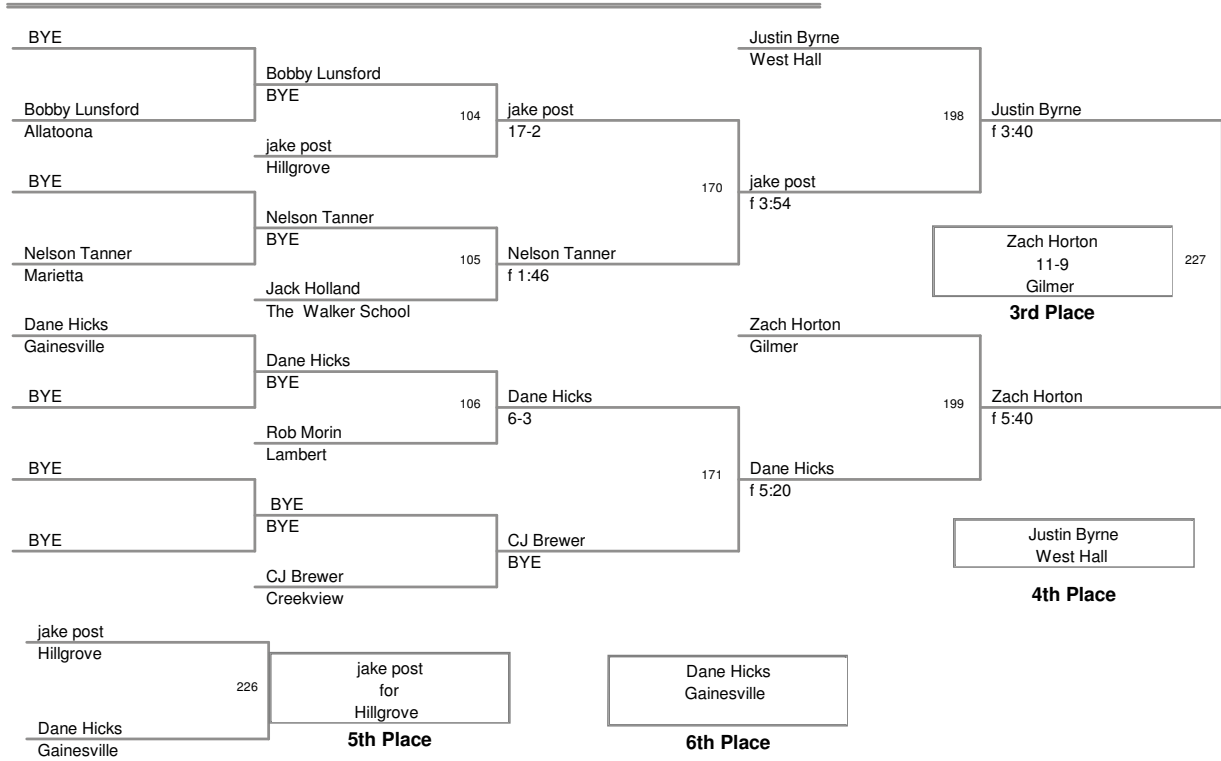

119 Lbs

Creekview Invitational 2009
Creekview Invit Division

125 Lbs

Creekview Invitational 2009
Creekview Invit Division

130 Lbs

Creekview Invitational 2009
Creekview Invt Division

135 Lbs

Creekview Invitational 2009
Creekview Invit Division