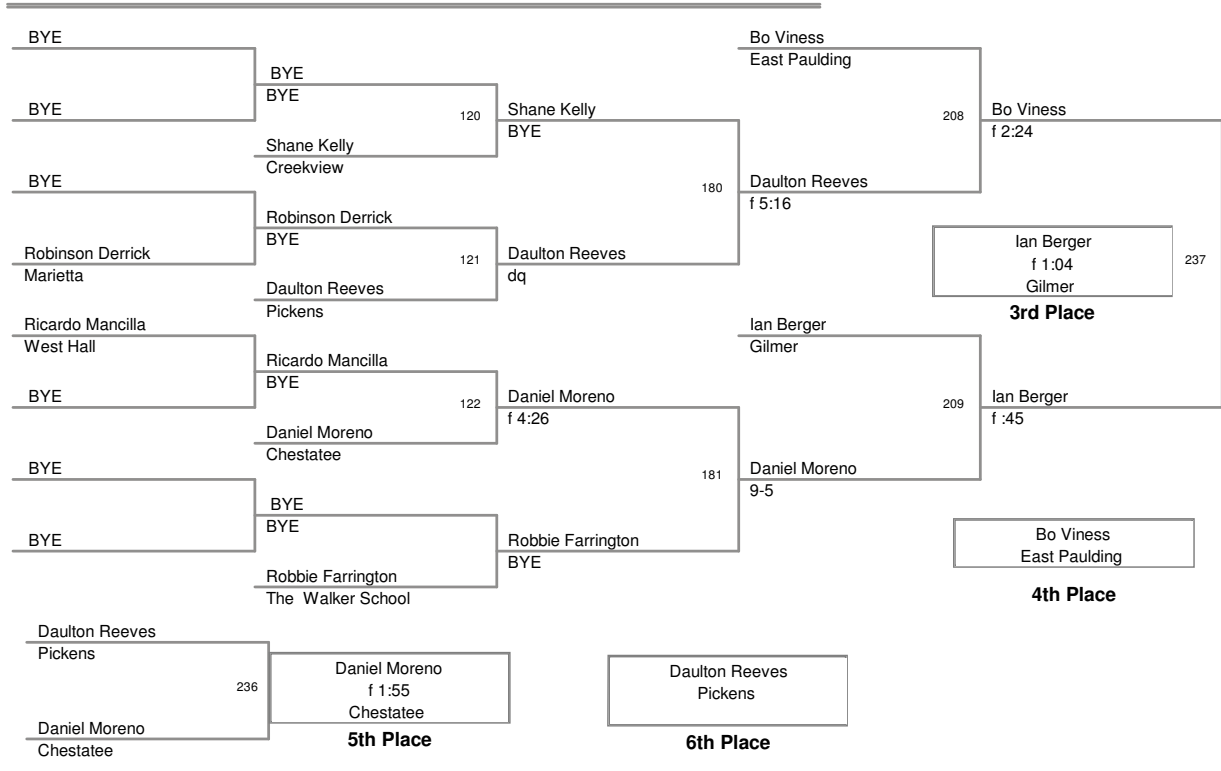

140 Lbs

Creekview Invitational 2009
Creekview Invit Division

145 Lbs

Creekview Invitational 2009
Creekview Invit Division

152 Lbs

Creekview Invitational 2009
Creekview Invite Division

160 Lbs

Creekview Invitational 2009
Creekview Invit Division