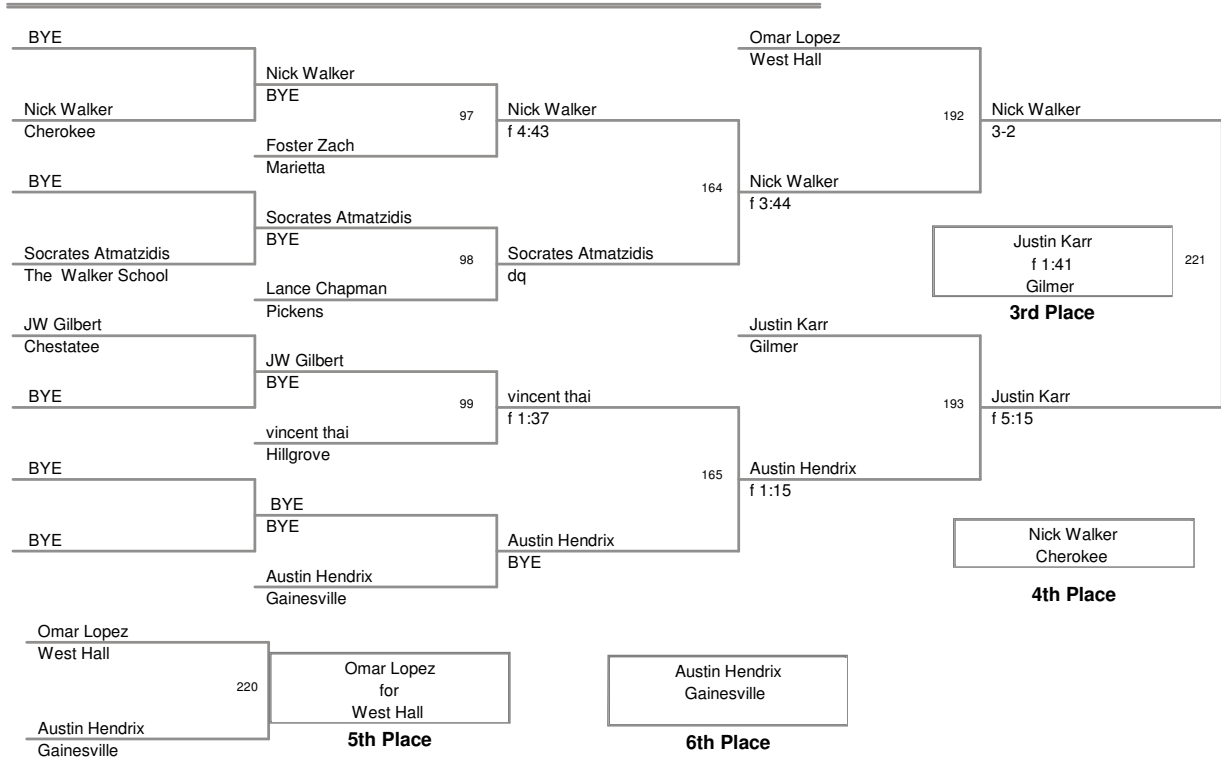

215 Lbs

Creekview Invitational 2009
Creekview Invit Division

285 Lbs

Creekview Invitational 2009
Creekview Invt Division

103 Lbs

Creekview Invitational 2009
Creekview Invit Division

112 Lbs

Creekview Invitational 2009
Creekview Invit Division