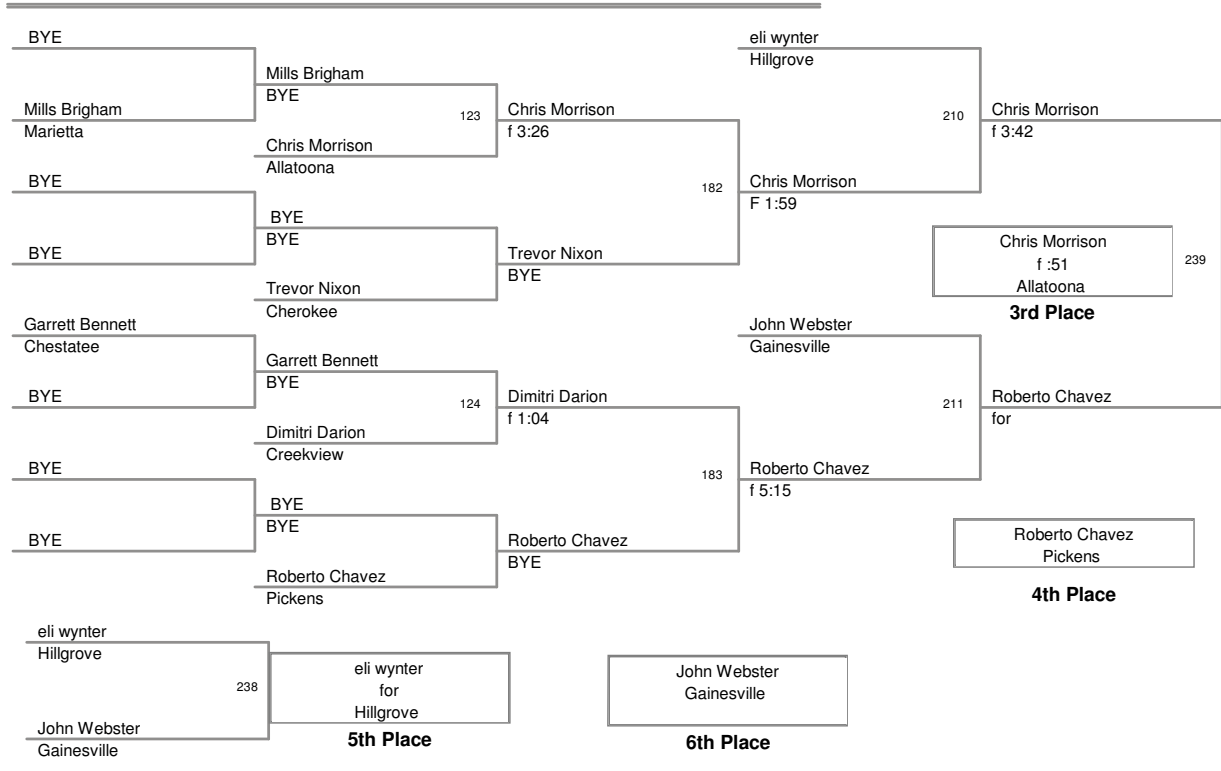

140 Lbs

Creekview Invitational 2009
Creekview Invit Division

152 Lbs

Creekview Invitational 2009
Creekview Invit Division

171 Lbs

Creekview Invitational 2009
Creekview Invit Division

189 Lbs

Creekview Invitational 2009
Creekview Invit Division