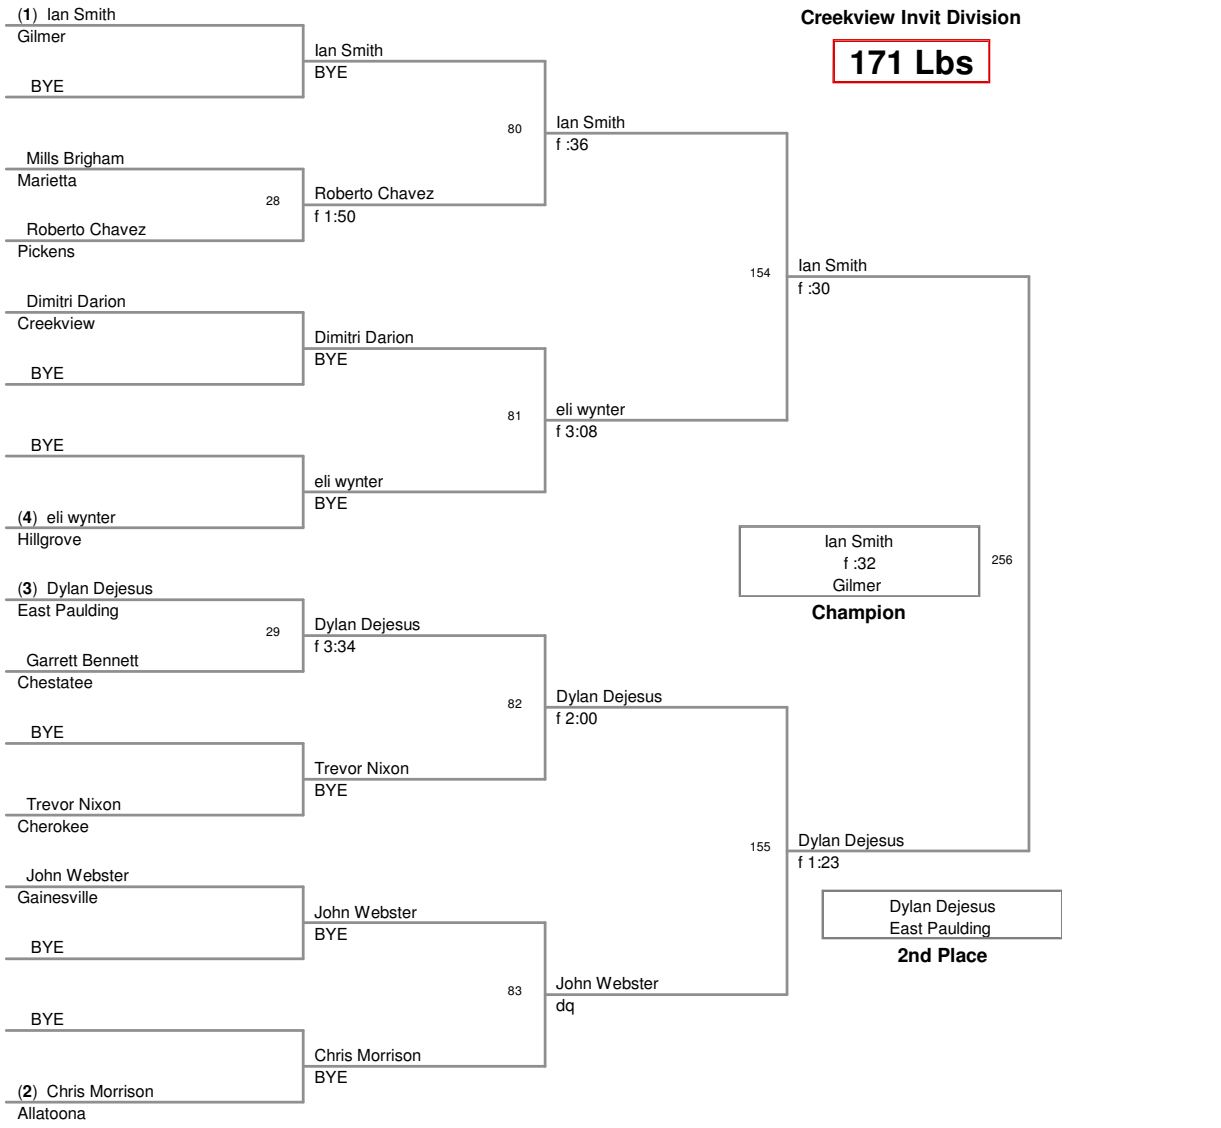

145 Lbs

Creekview Invitational 2009
Creekview Invit Division

152 Lbs

Creekview Invitational 2009
Creekview Invite Division

160 Lbs

Creekview Invitational 2009
Creekview Invit Division

171 Lbs

Creekview Invitational 2009
Creekview Invit Division