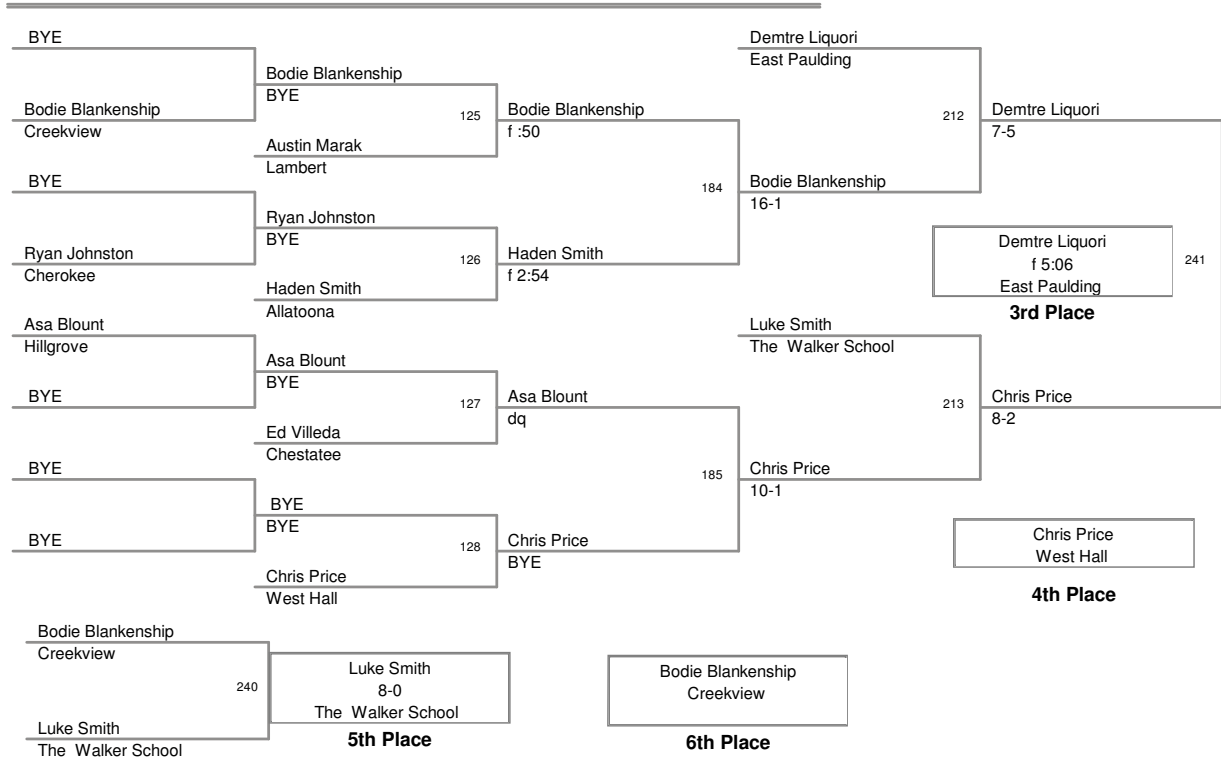

Creekview Invitational 2009
Creekview Invit Division

189 Lbs