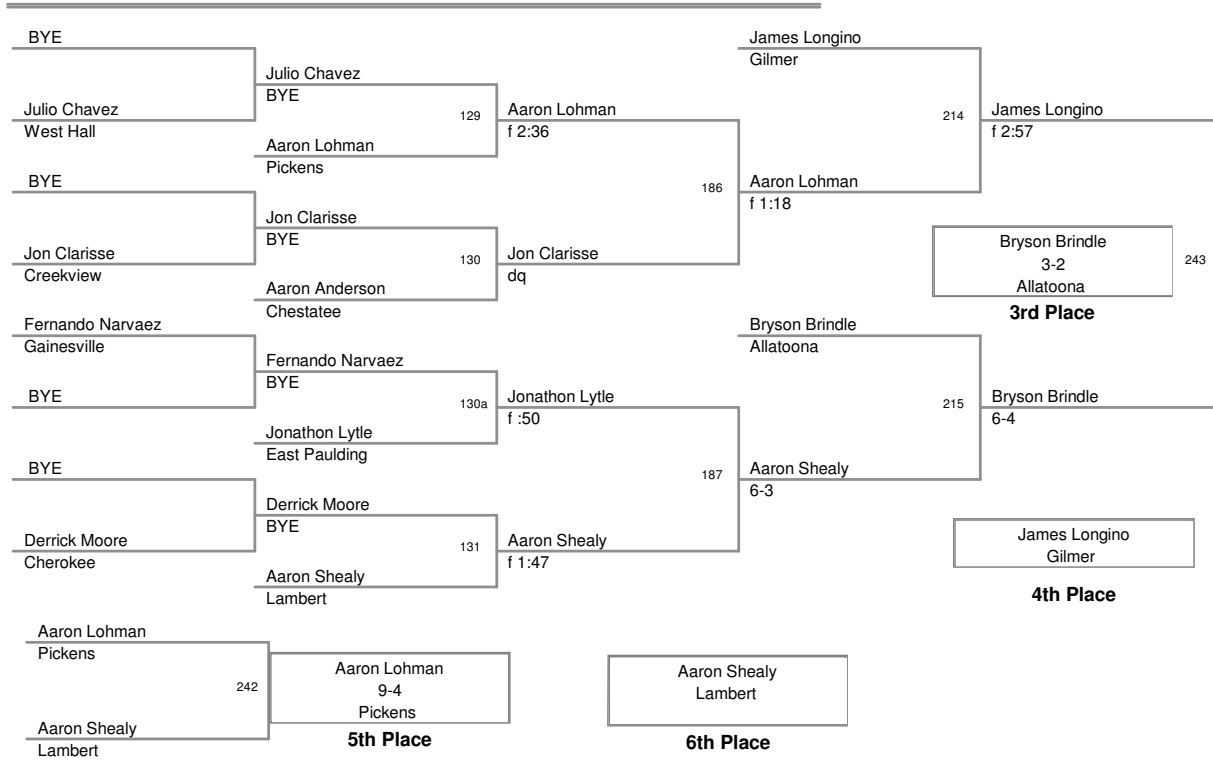

Creekview Invitational 2009
Creekview Invit Division

215 Lbs