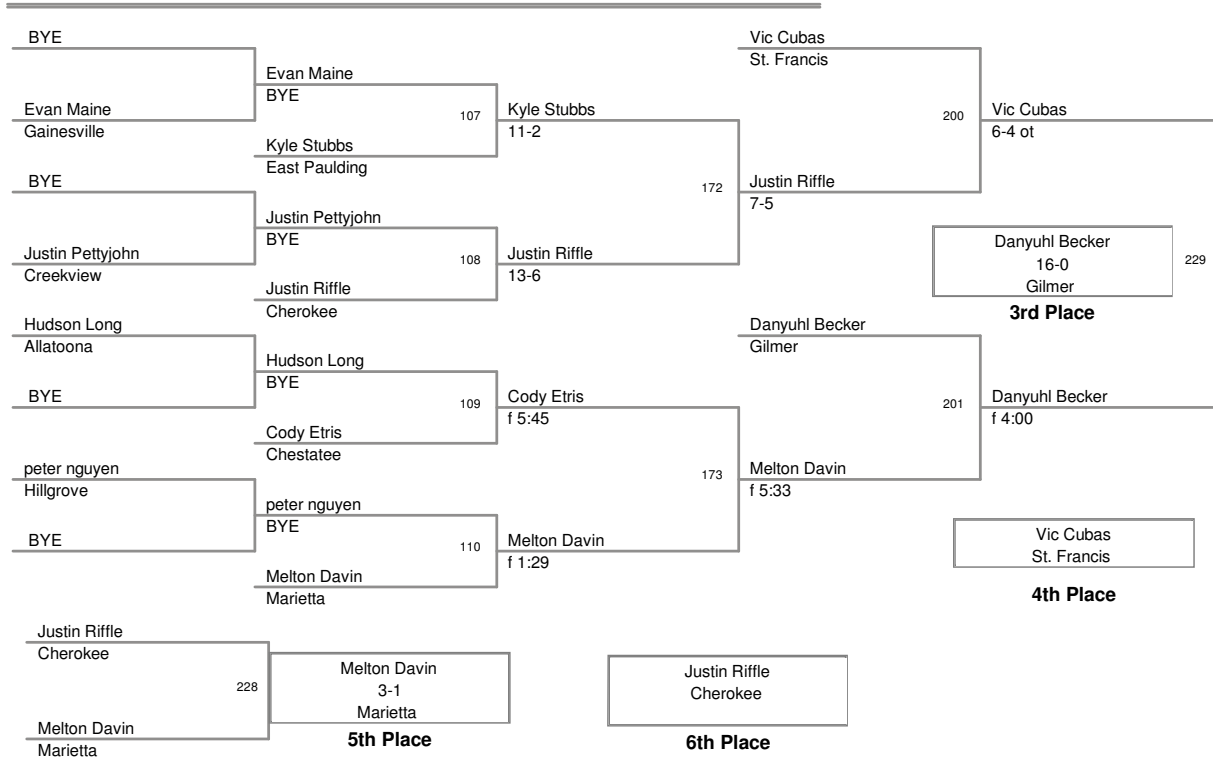

125 Lbs

Creekview Invitational 2009
Creekview Invit Division

130 Lbs

Creekview Invitational 2009
Creekview Invit Division

135 Lbs

Creekview Invitational 2009
Creekview Invit Division

140 Lbs

Creekview Invitational 2009
Creekview Invit Division