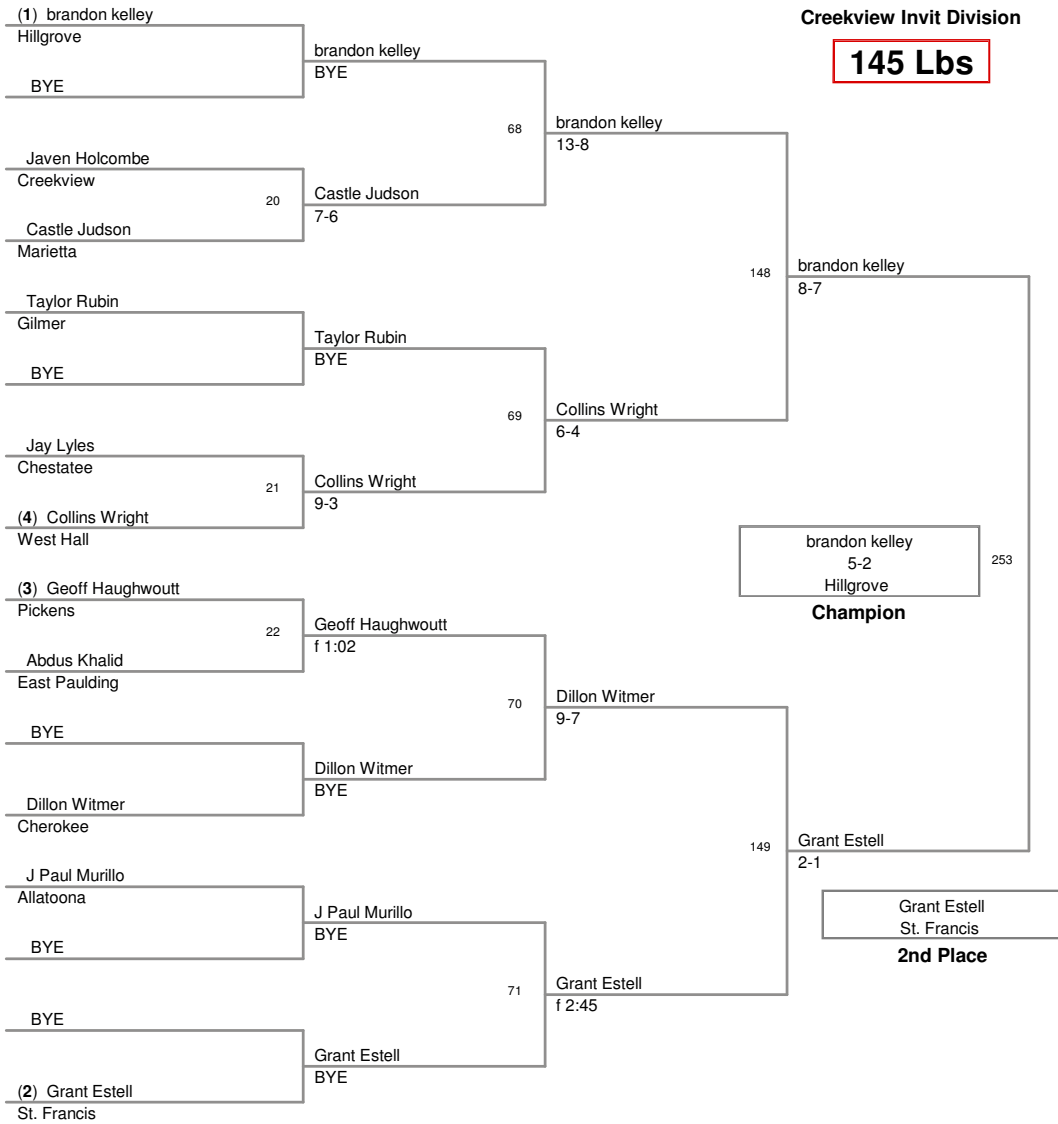

Creekview Invitational 2009
Creekview Invit Division

145 Lbs