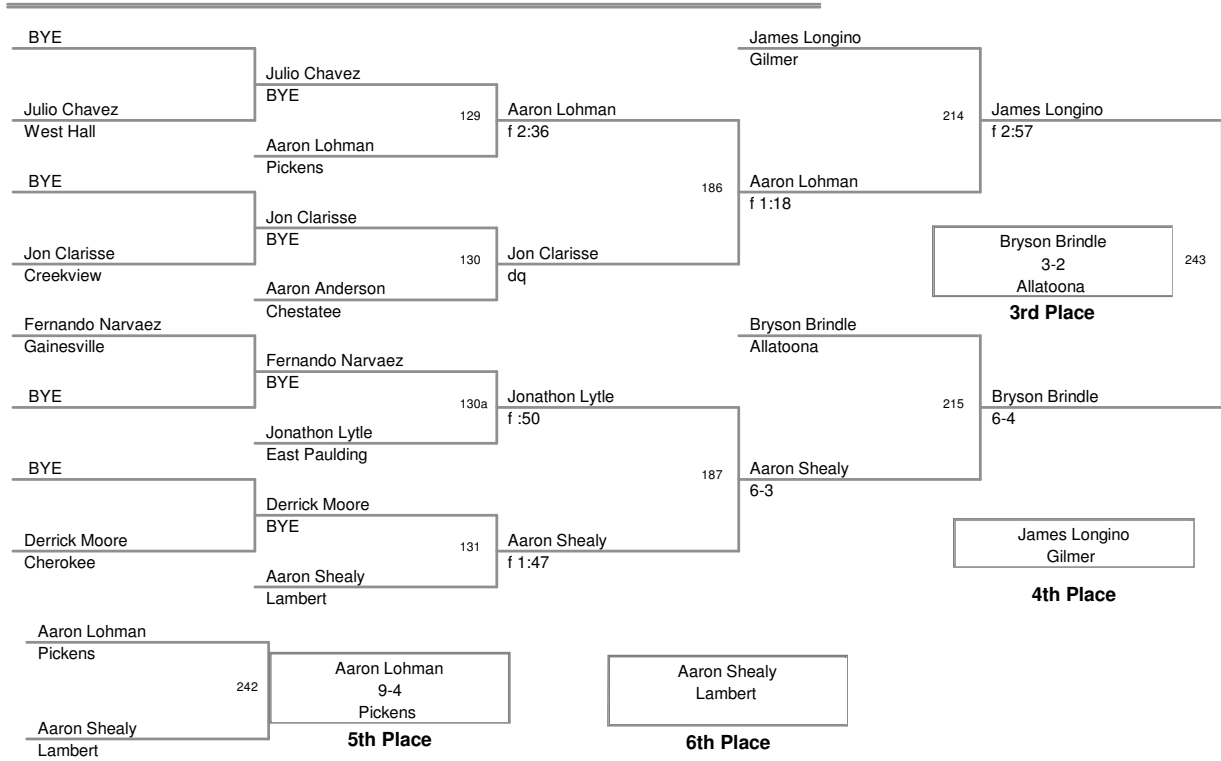

171 Lbs

Creekview Invitational 2009
Creekview Invit Division

189 Lbs

Creekview Invitational 2009
Creekview Invit Division

215 Lbs

Creekview Invitational 2009
Creekview Invit Division

285 Lbs

Creekview Invitational 2009
Creekview Invt Division