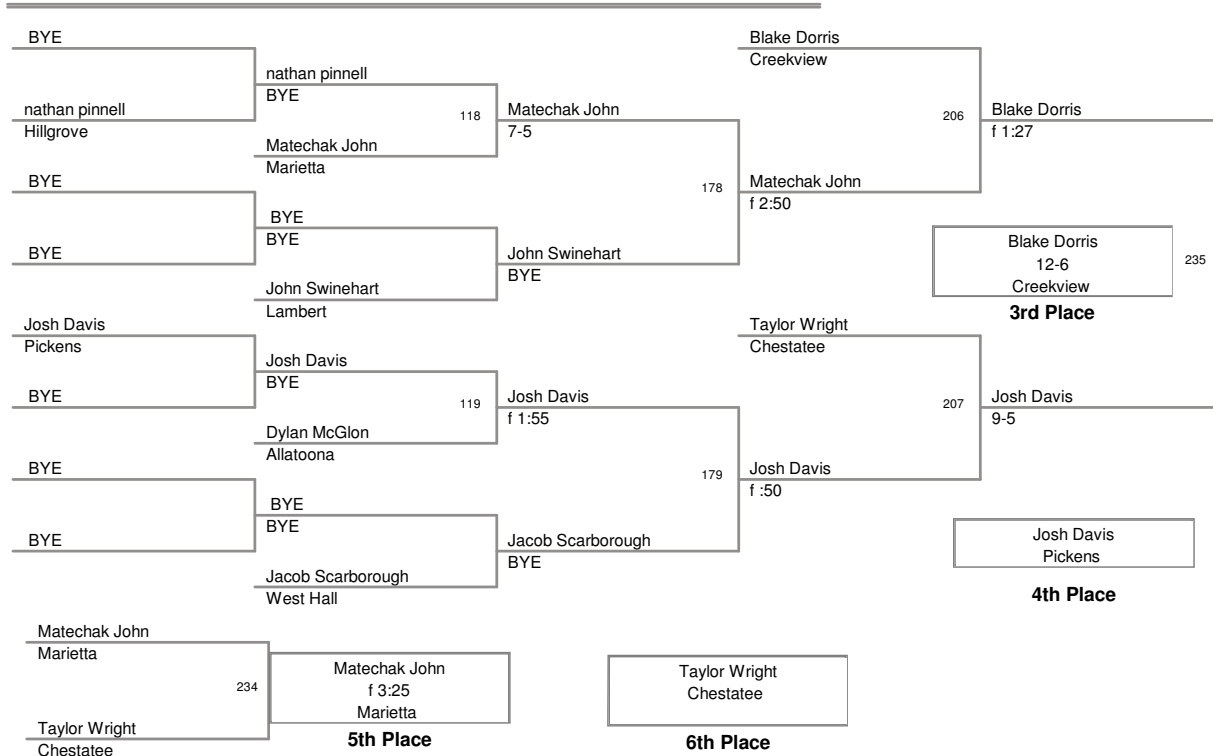

140 Lbs

Creekview Invitational 2009
Creekview Invit Division

145 Lbs

Creekview Invitational 2009
Creekview Invit Division

152 Lbs

Creekview Invitational 2009
Creekview Invite Division

160 Lbs

Creekview Invitational 2009
Creekview Invit Division