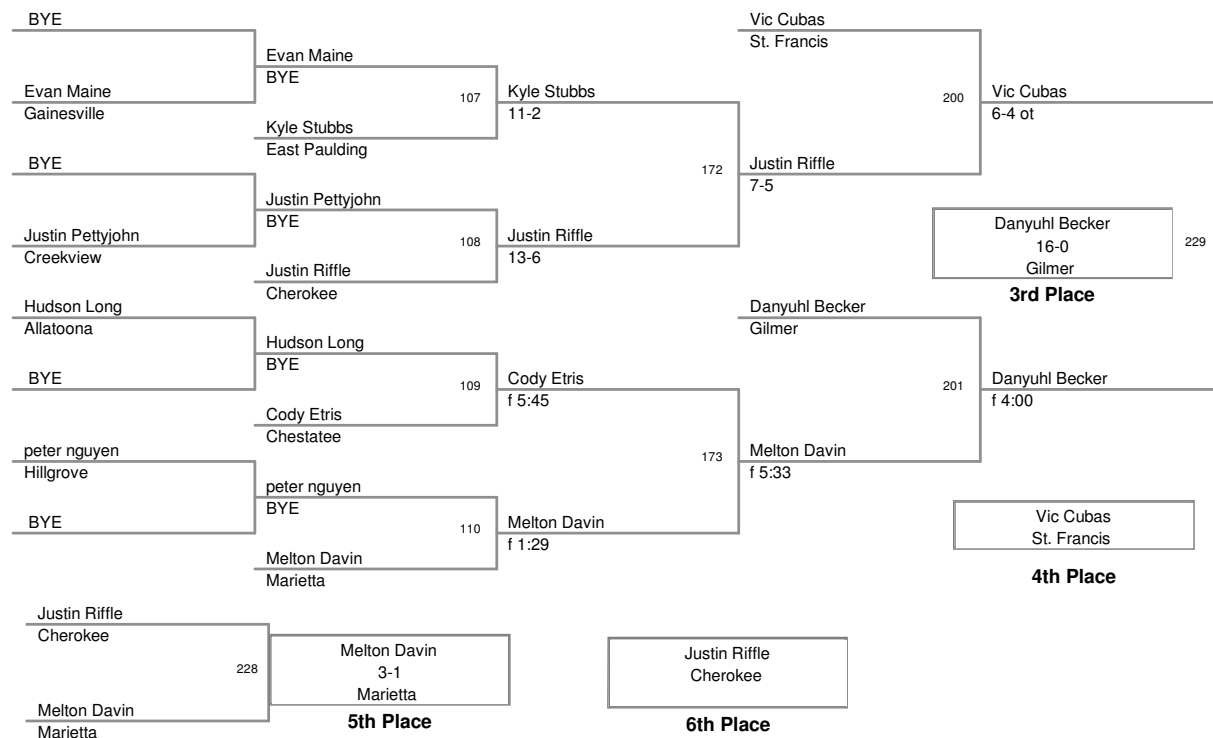

103 Lbs

Creekview Invitational 2009
Creekview Invit Division

119 Lbs

Creekview Invitational 2009
Creekview Invit Division

130 Lbs

Creekview Invitational 2009
Creekview Invit Division

135 Lbs

Creekview Invitational 2009
Creekview Invt Division