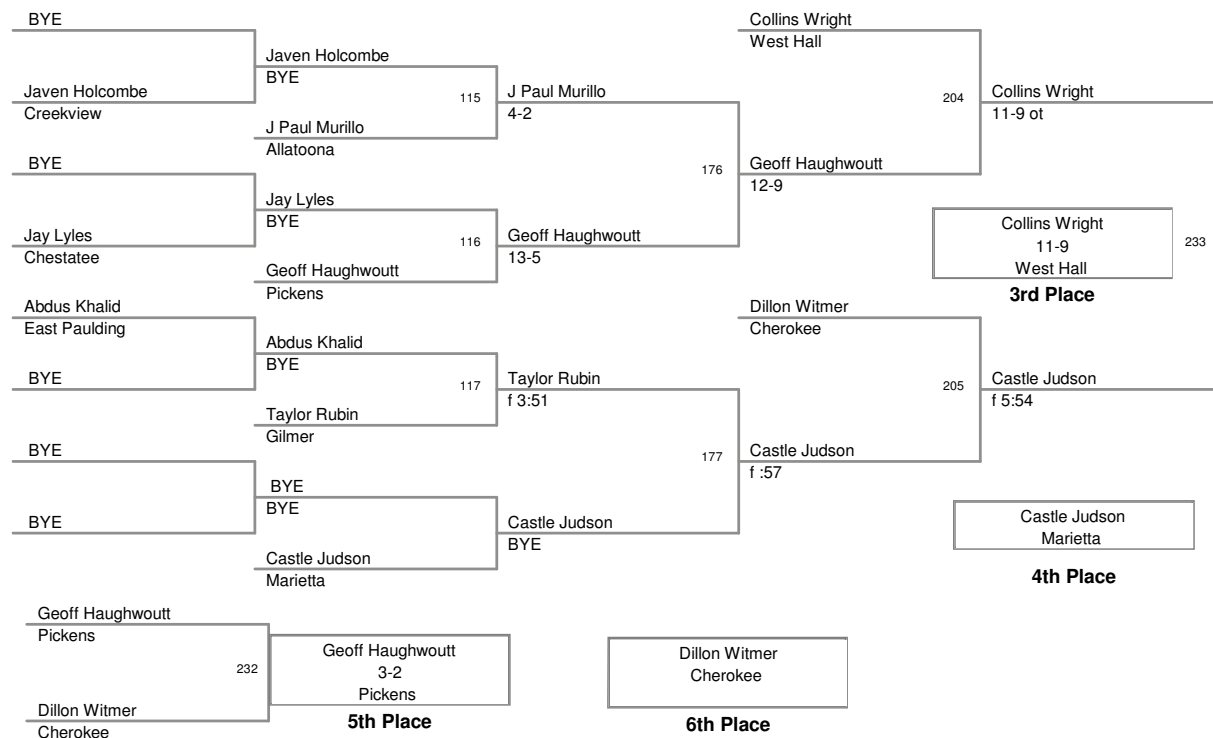

Creekview Invitational 2009
Creekview Invit Division

145 Lbs