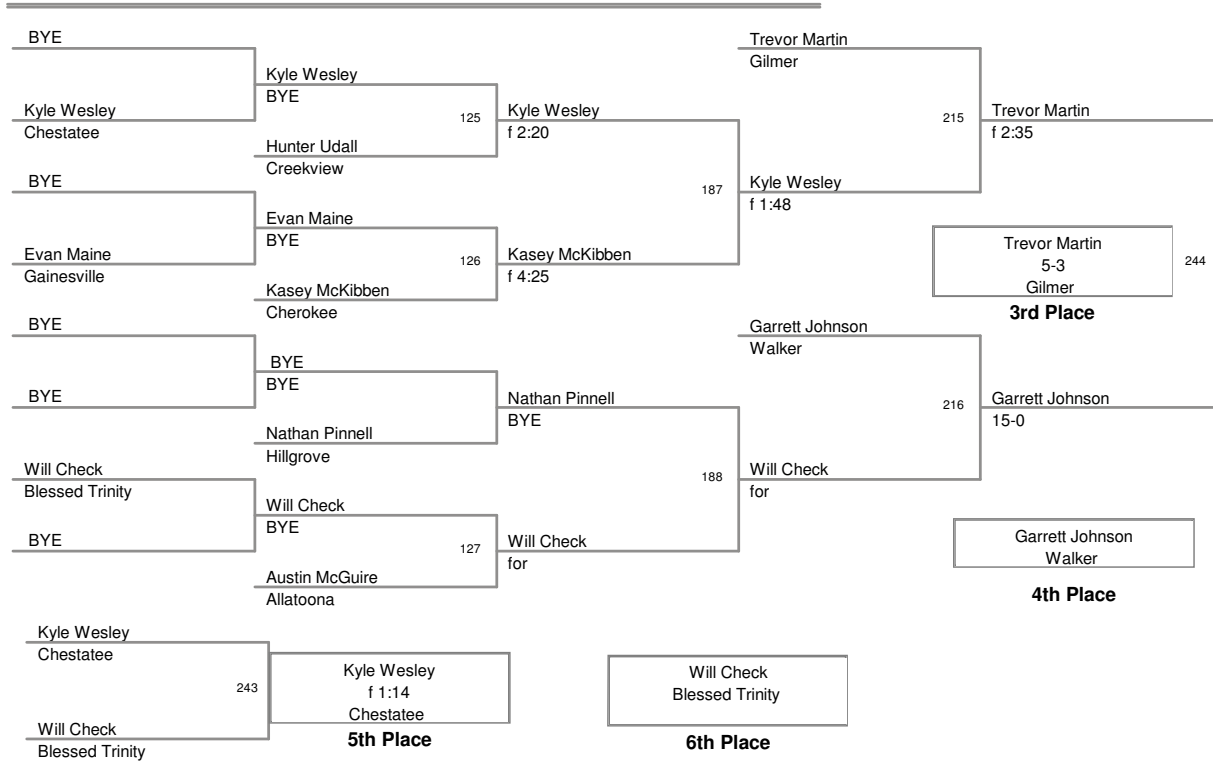

2010 Creekview Invitational
2010 Creekview Division

152 Lbs