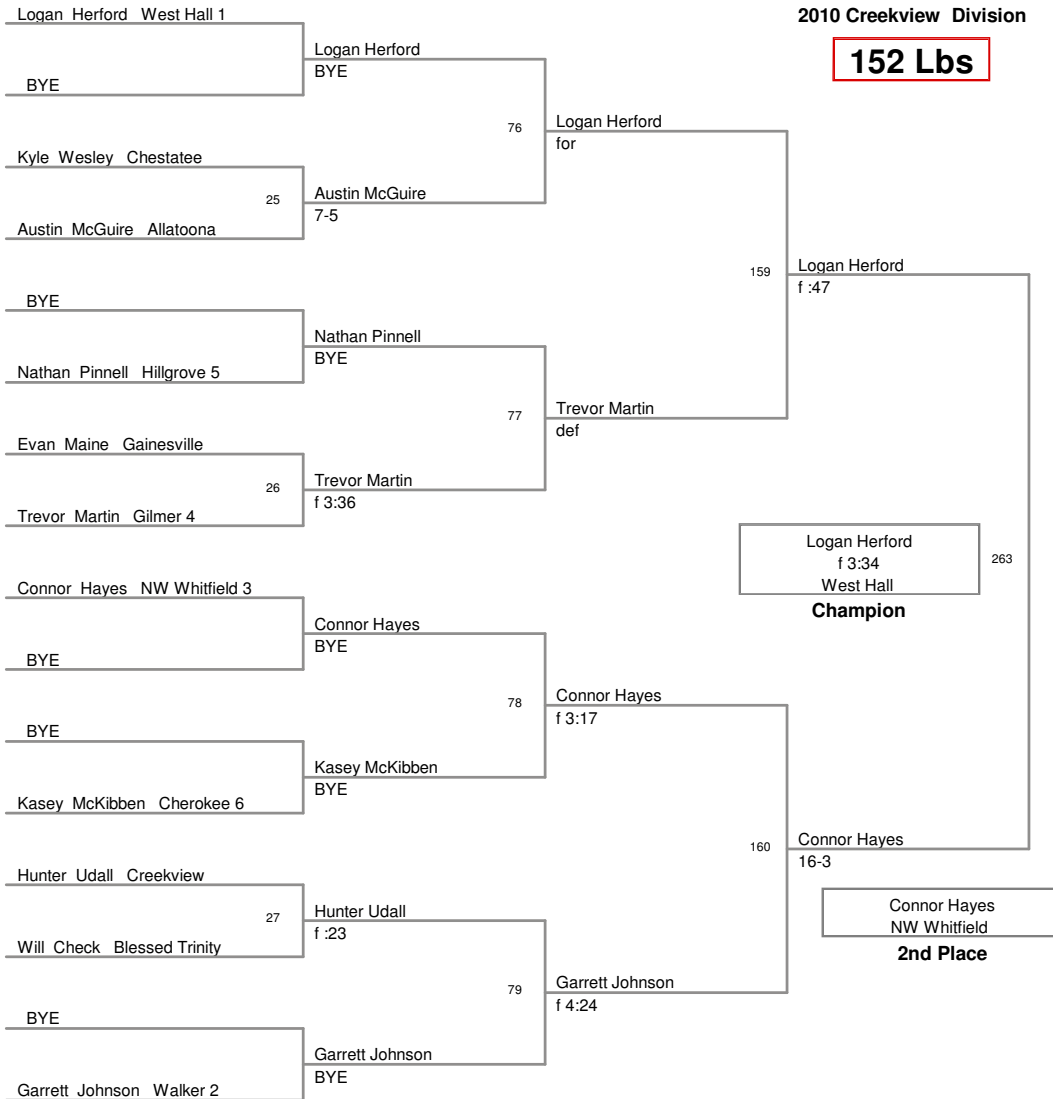

2010 Creekview Invitational
2010 Creekview Division

103 Lbs

2010 Creekview Invitational
2010 Creekview Division

119 Lbs

2010 Creekview Invitational
2010 Creekview Division

125 Lbs

2010 Creekview Invitational
2010 Creekview Division

130 Lbs

2010 Creekview Invitational
2010 Creekview Division

135 Lbs

2010 Creekview Invitational
2010 Creekview Division

140 Lbs

2010 Creekview Invitational
2010 Creekview Division

145 Lbs

2010 Creekview Invitational
2010 Creekview Division

152 Lbs

2010 Creekview Invitational
2010 Creekview Division

160 Lbs

2010 Creekview Invitational
2010 Creekview Division

171 Lbs

2010 Creekview Invitational
2010 Creekview Division

189 Lbs

2010 Creekview Invitational
2010 Creekview Division

215 Lbs

2010 Creekview Invitational
2010 Creekview Division

285 Lbs