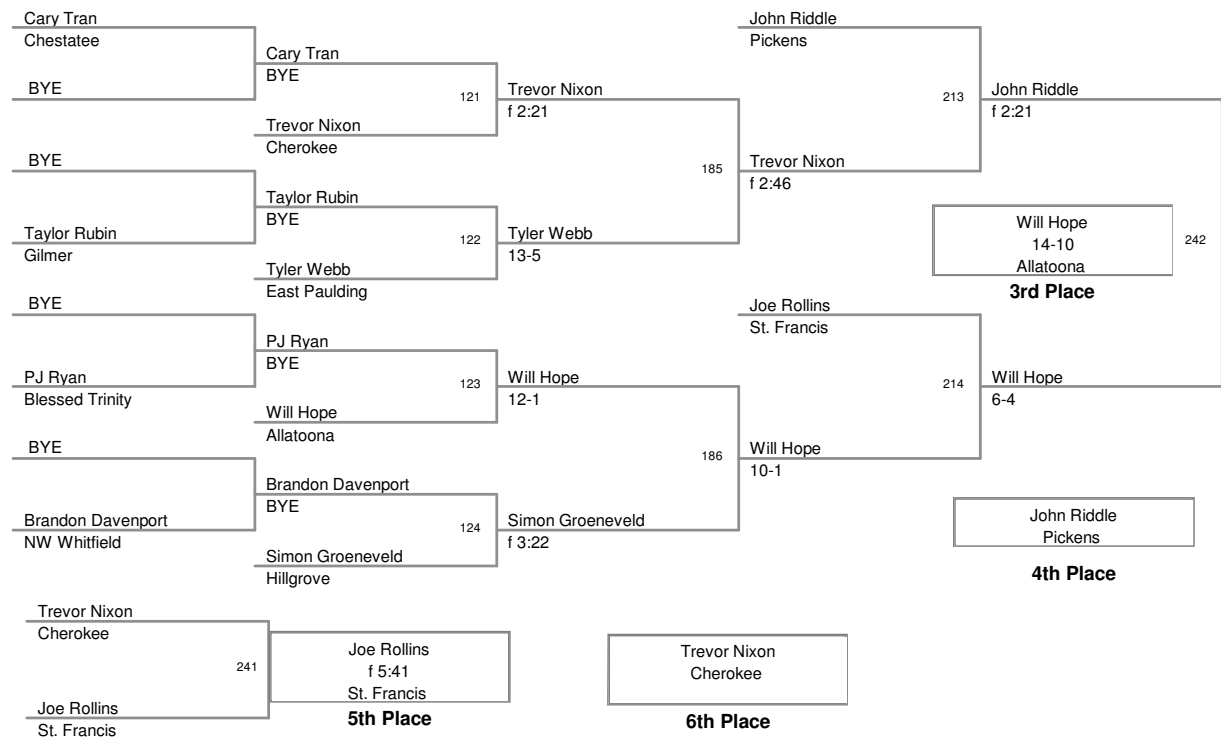

130 Lbs

2010 Creekview Invitational
2010 Creekview Division

135 Lbs

2010 Creekview Invitational
2010 Creekview Division

140 Lbs

2010 Creekview Invitational
2010 Creekview Division

145 Lbs

2010 Creekview Invitational
2010 Creekview Division