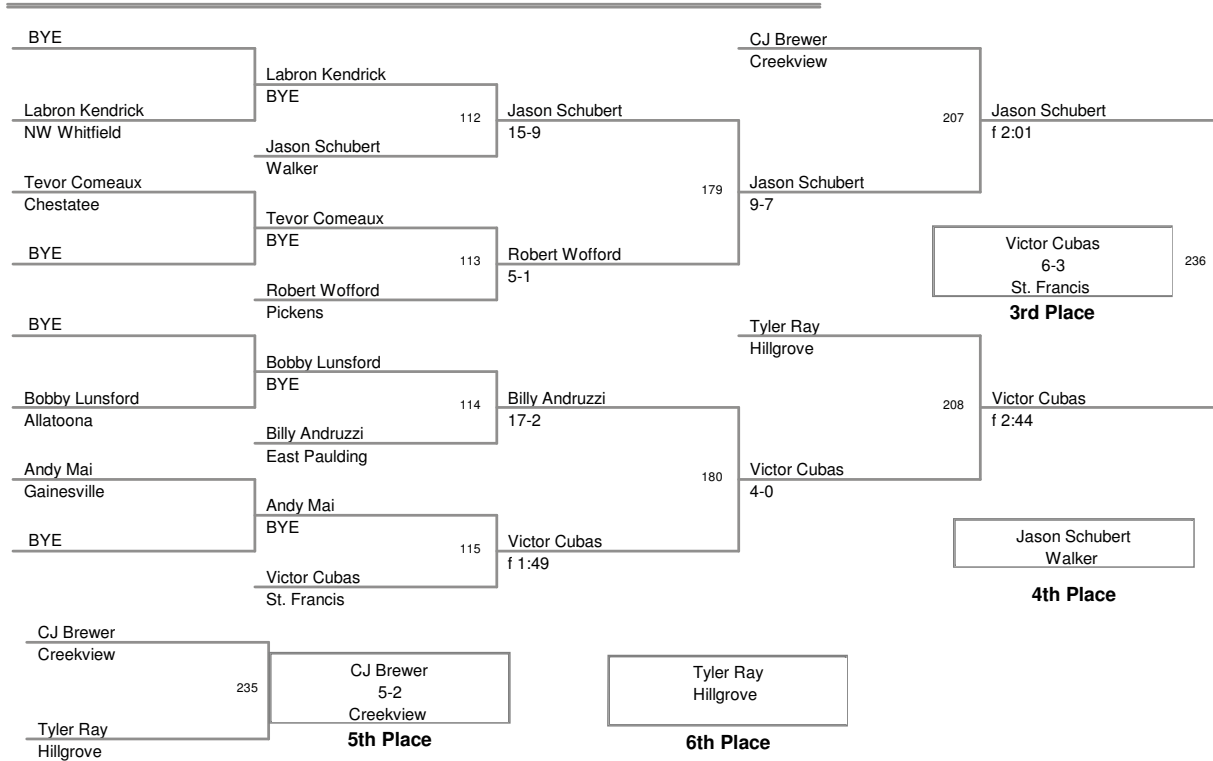

2010 Creekview Invitational
2010 Creekview Division

130 Lbs