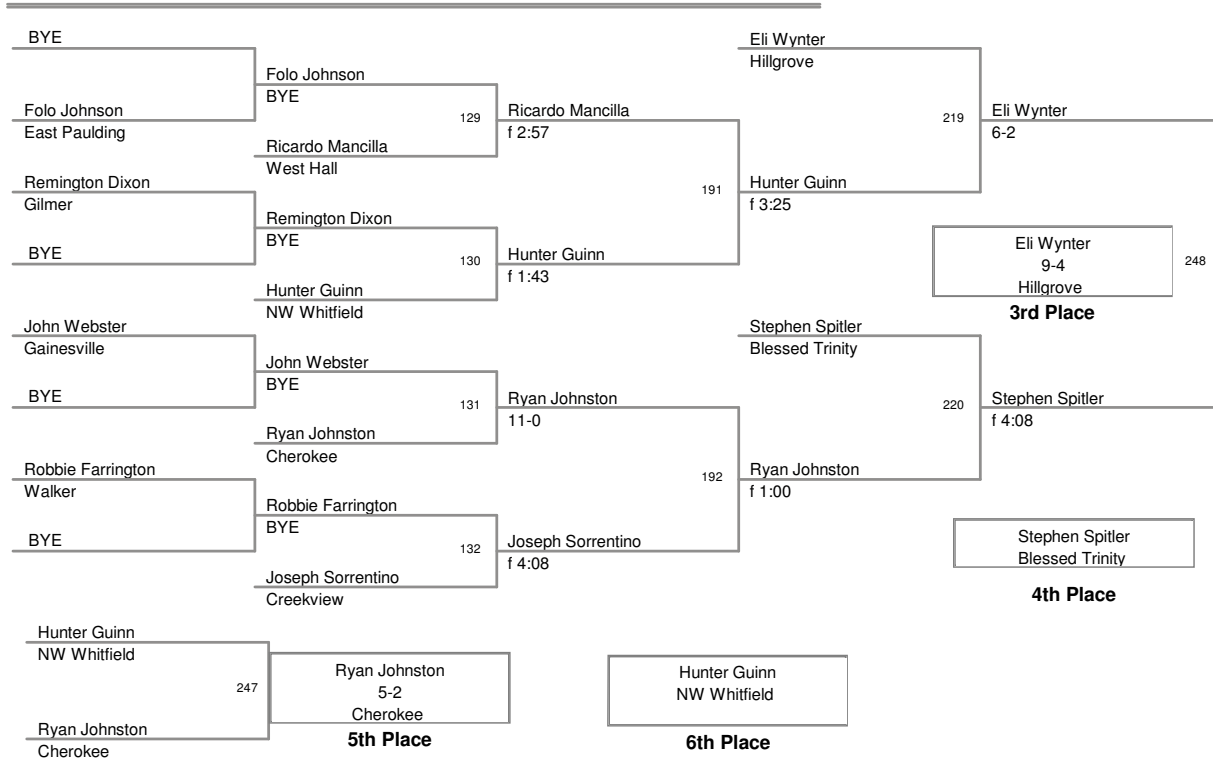

152 Lbs

2010 Creekview Invitational
2010 Creekview Division

160 Lbs

2010 Creekview Invitational
2010 Creekview Division

171 Lbs

2010 Creekview Invitational
2010 Creekview Division

189 Lbs

2010 Creekview Invitational
2010 Creekview Division