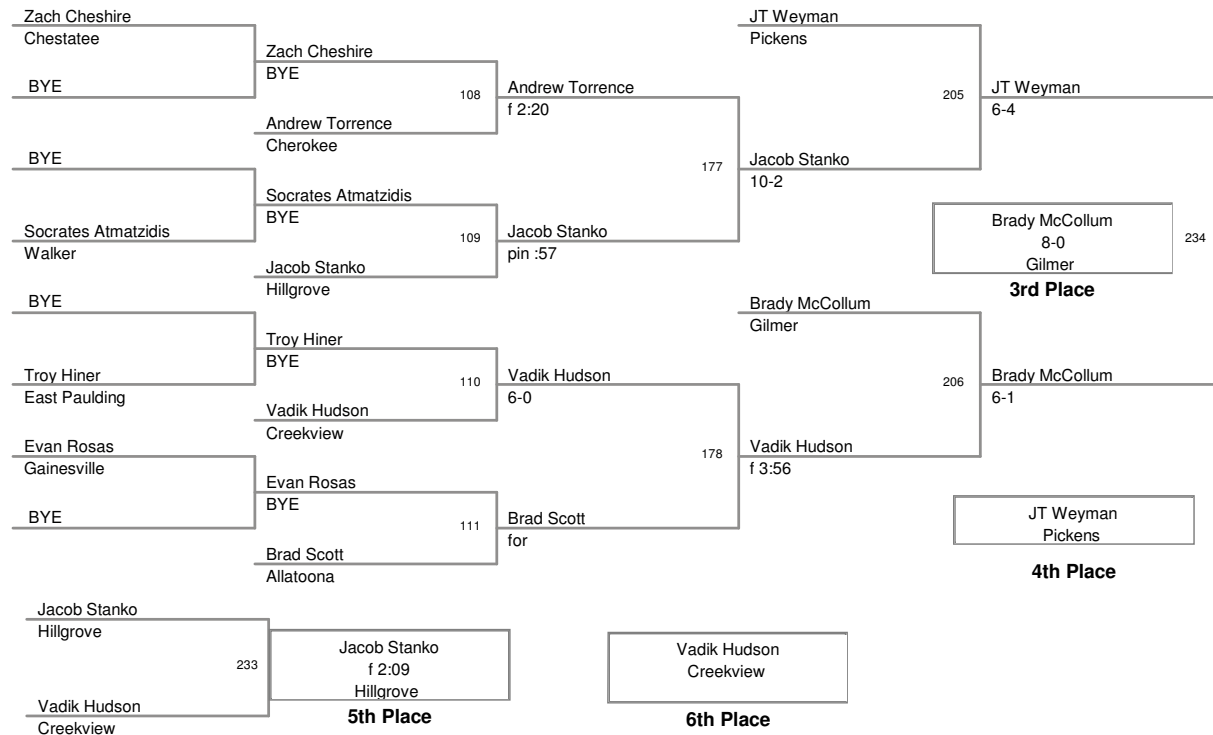

2010 Creekview Invitational
2010 Creekview Division

103 Lbs

2010 Creekview Invitational
2010 Creekview Division

119 Lbs

2010 Creekview Invitational
2010 Creekview Division

125 Lbs

2010 Creekview Invitational
2010 Creekview Division

130 Lbs

2010 Creekview Invitational
2010 Creekview Division

135 Lbs

2010 Creekview Invitational
2010 Creekview Division

140 Lbs

2010 Creekview Invitational
2010 Creekview Division

145 Lbs

2010 Creekview Invitational
2010 Creekview Division