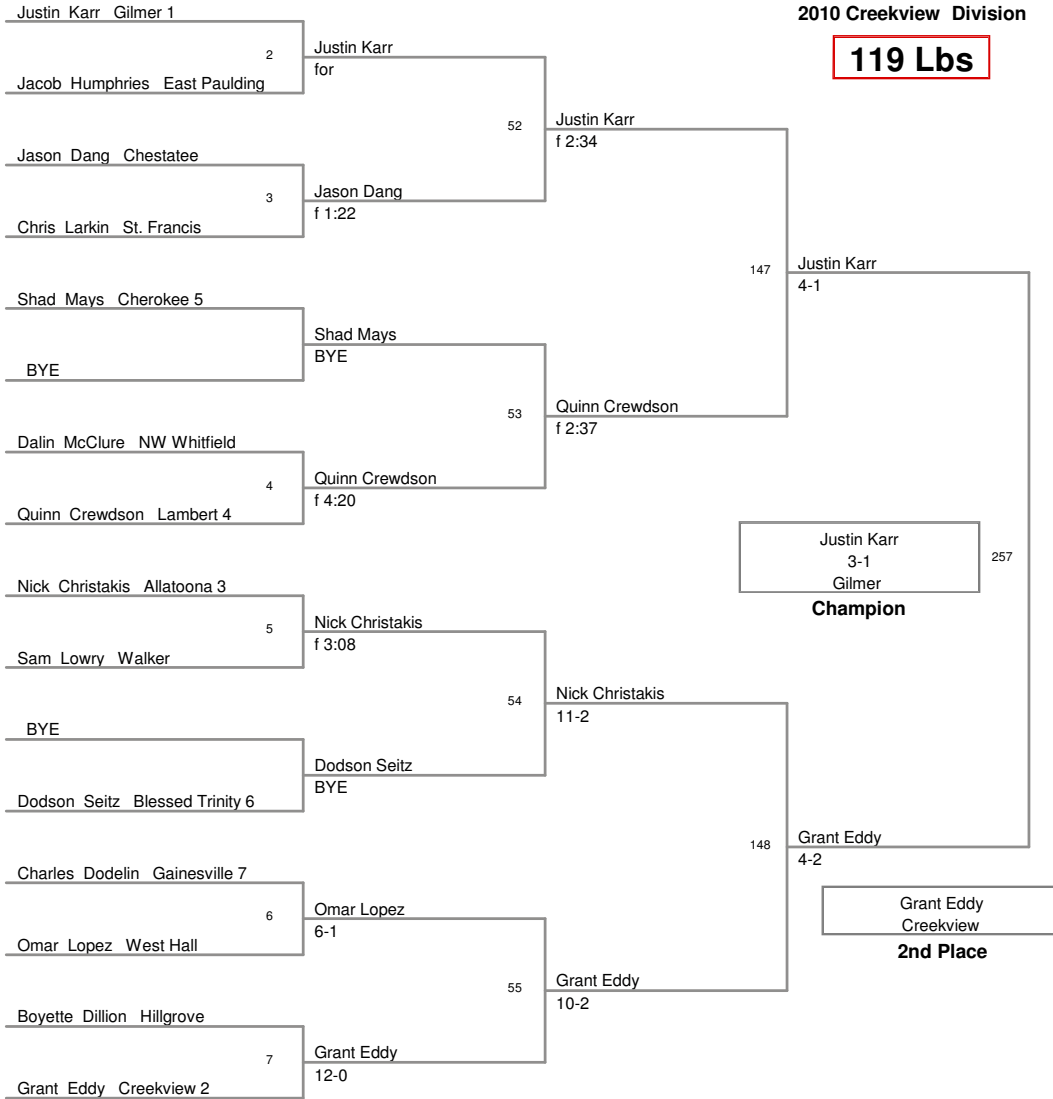

2010 Creekview Invitational
2010 Creekview Division

103 Lbs

2010 Creekview Invitational
2010 Creekview Division

119 Lbs

2010 Creekview Invitational
2010 Creekview Division

125 Lbs

2010 Creekview Invitational
2010 Creekview Division

130 Lbs

2010 Creekview Invitational
2010 Creekview Division

135 Lbs

2010 Creekview Invitational
2010 Creekview Division

140 Lbs

2010 Creekview Invitational
2010 Creekview Division

145 Lbs

2010 Creekview Invitational
2010 Creekview Division

215 Lbs

2010 Creekview Invitational
2010 Creekview Division

285 Lbs