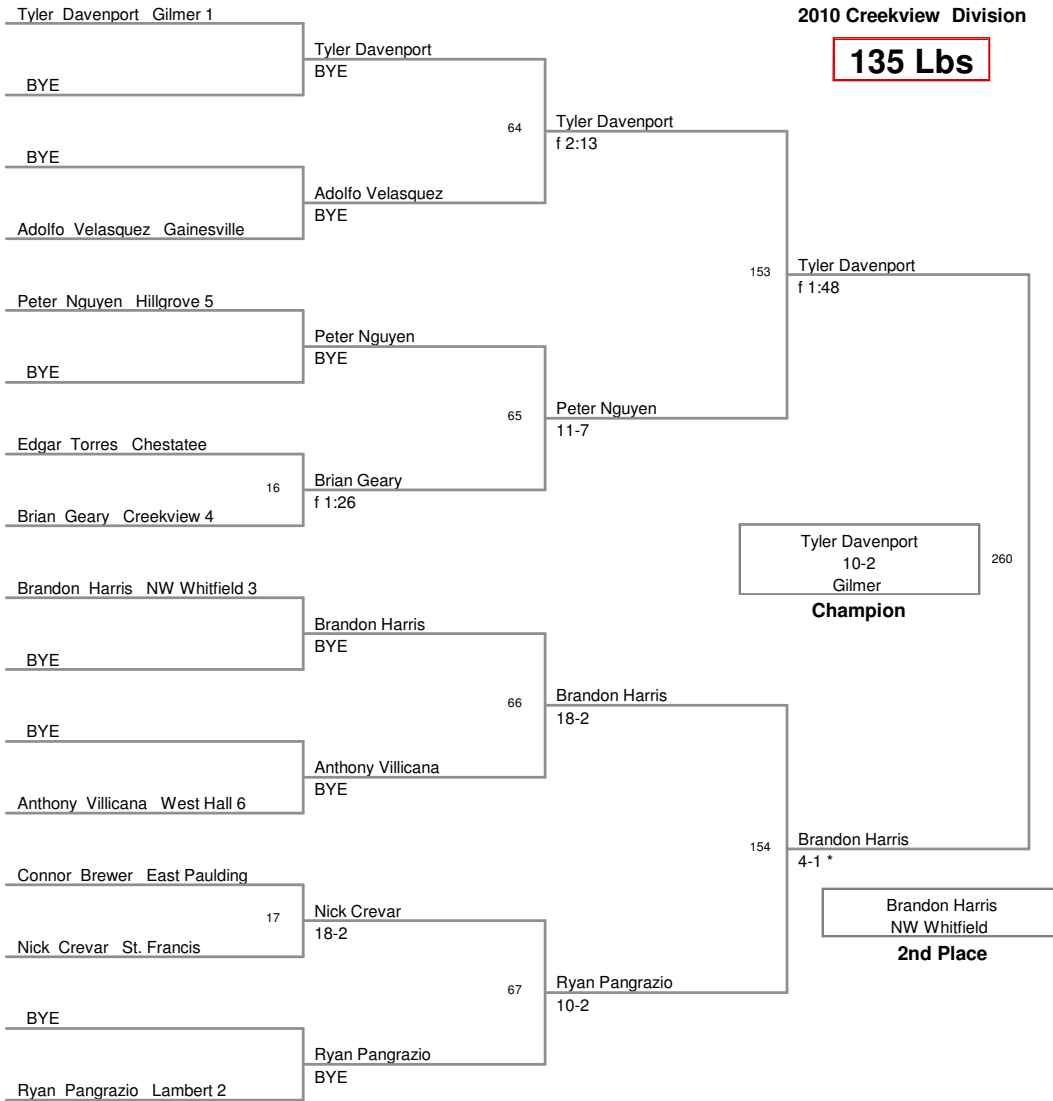

2010 Creekview Invitational
2010 Creekview Division

103 Lbs

2010 Creekview Invitational
2010 Creekview Division

119 Lbs

2010 Creekview Invitational
2010 Creekview Division

125 Lbs

2010 Creekview Invitational
2010 Creekview Division

130 Lbs

2010 Creekview Invitational
2010 Creekview Division

135 Lbs

2010 Creekview Invitational
2010 Creekview Division

140 Lbs

2010 Creekview Invitational
2010 Creekview Division

145 Lbs

2010 Creekview Invitational
2010 Creekview Division

215 Lbs

2010 Creekview Invitational
2010 Creekview Division

285 Lbs