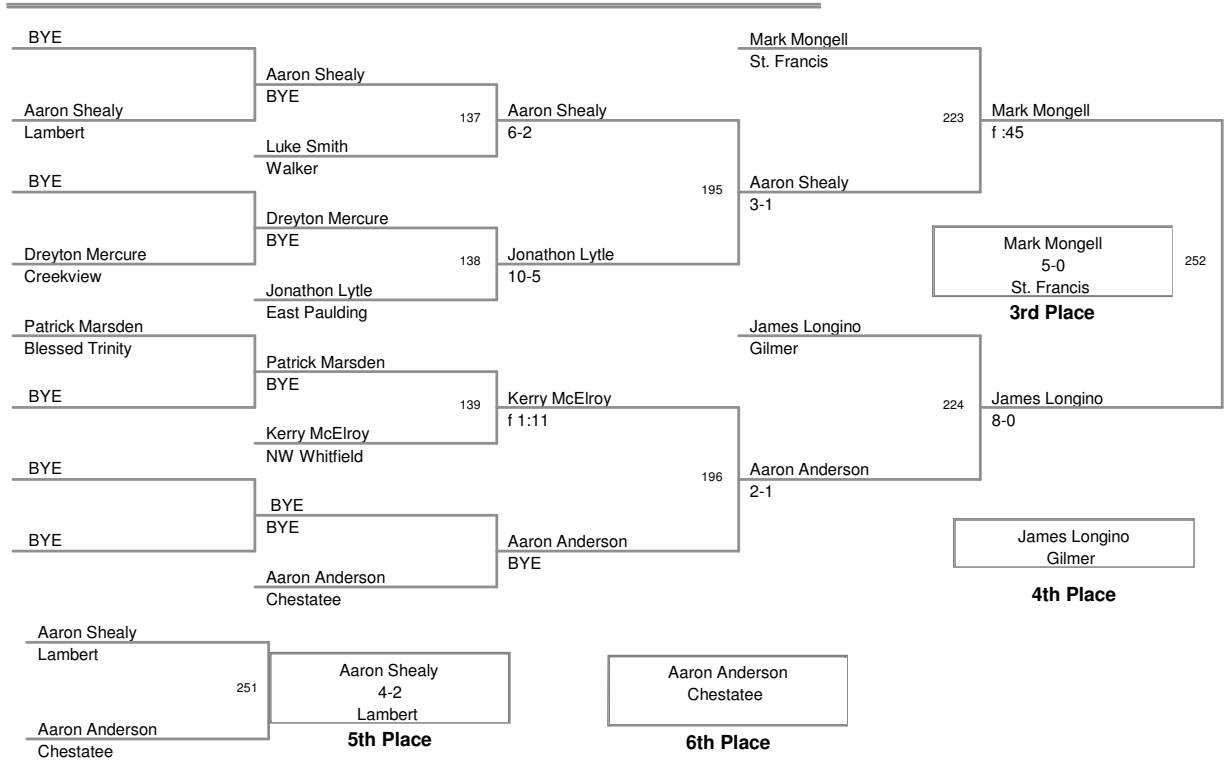

2010 Creekview Invitational
2010 Creekview Division

215 Lbs