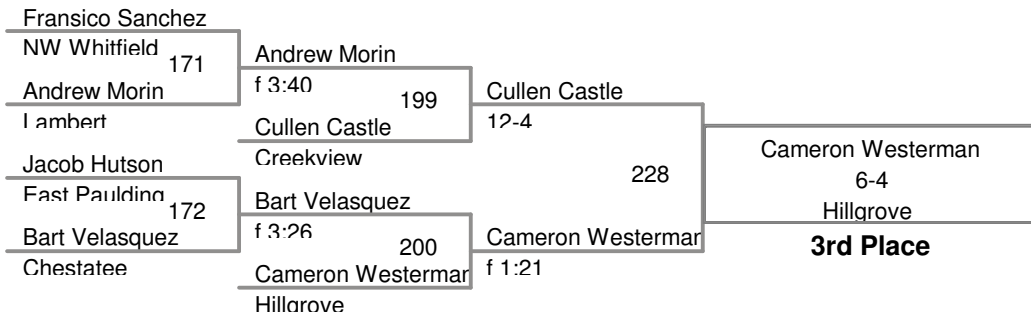

2010 Creekview Invitational
2010 Creekview Division

103 Lbs

2010 Creekview Invitational
2010 Creekview Division

119 Lbs

2010 Creekview Invitational
2010 Creekview Division

125 Lbs

2010 Creekview Invitational
2010 Creekview Division

130 Lbs

2010 Creekview Invitational
2010 Creekview Division

135 Lbs

2010 Creekview Invitational
2010 Creekview Division

140 Lbs

2010 Creekview Invitational
2010 Creekview Division

145 Lbs

2010 Creekview Invitational
2010 Creekview Division