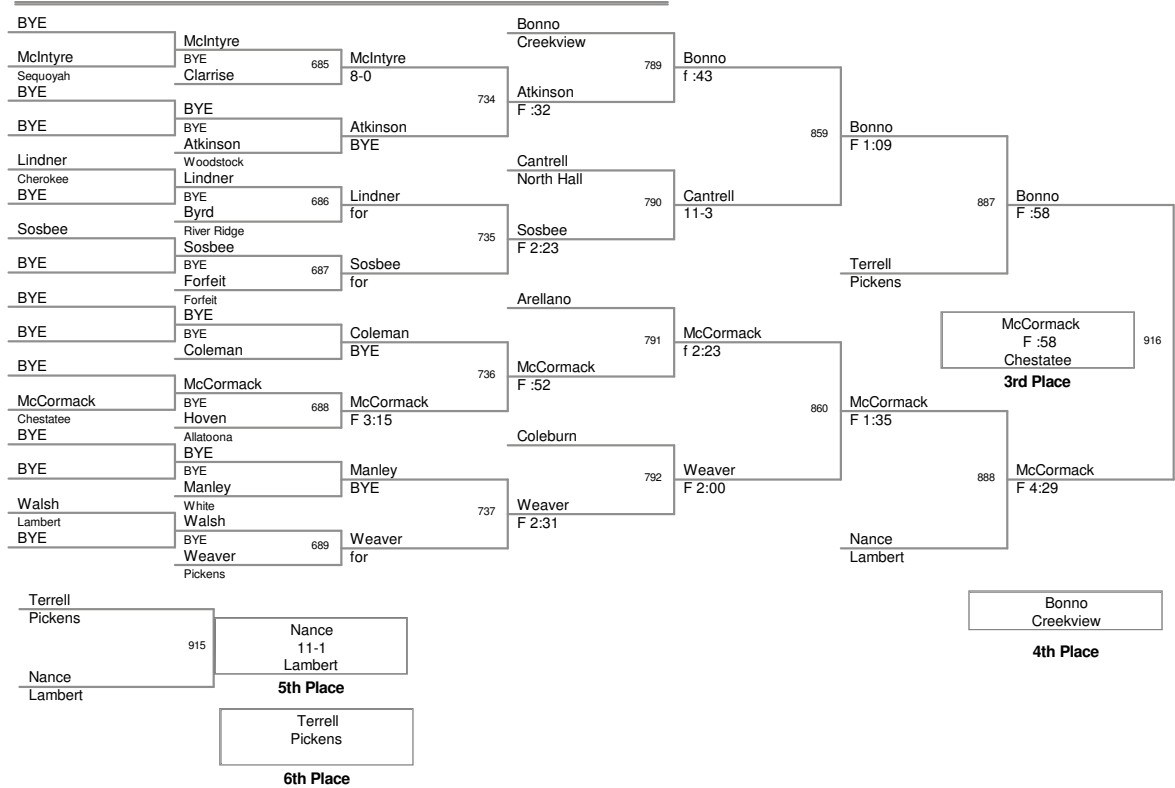

132 Lbs

2011 Creekview Invitational J
Junior Varsity

138 Lbs

2011 Creekview Invitational J
Junior Varsity

145 Lbs

2011 Creekview Invitational J
Junior Varsity

152 Lbs

2011 Creekview Invitational J
Junior Varsity