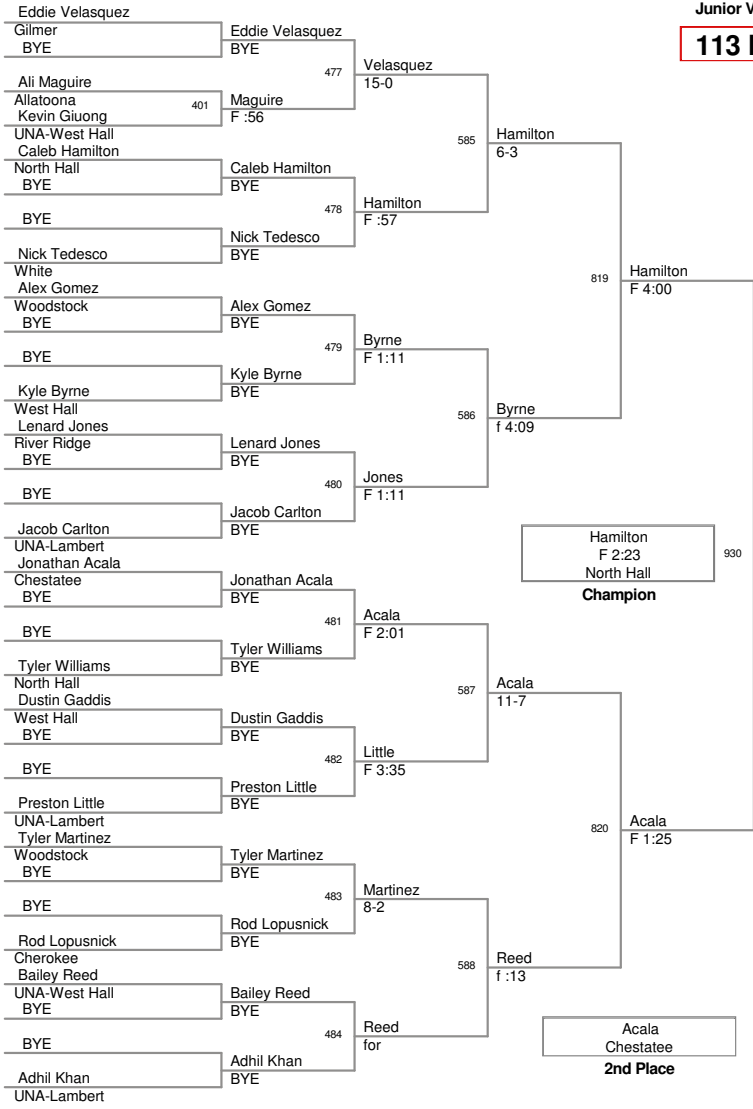

106 Lbs

2011 Creekview Invitational J
Junior Varsity

113 Lbs

2011 Creekview Invitational J
Junior Varsity

120 Lbs

2011 Creekview Invitational J
Junior Varsity

126 Lbs

2011 Creekview Invitational J
Junior Varsity

132 Lbs

2011 Creekview Invitational J
Junior Varsity

138 Lbs

2011 Creekview Invitational J
Junior Varsity

145 Lbs

2011 Creekview Invitational J
Junior Varsity

152 Lbs

2011 Creekview Invitational J
Junior Varsity