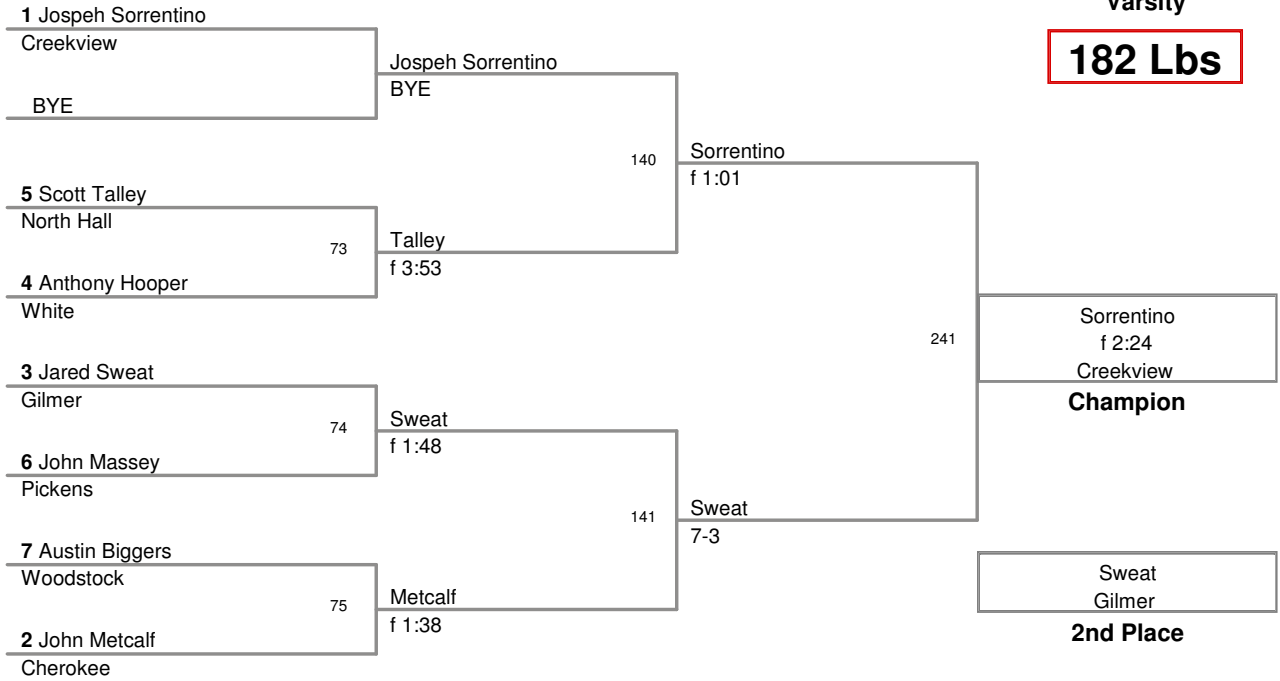

106 Lbs

113 Lbs

132 Lbs

138 Lbs

145 Lbs

152 Lbs

160 Lbs

2011 Creekview Invitational
Varsity

182 Lbs

195 Lbs

220 Lbs

285 Lbs